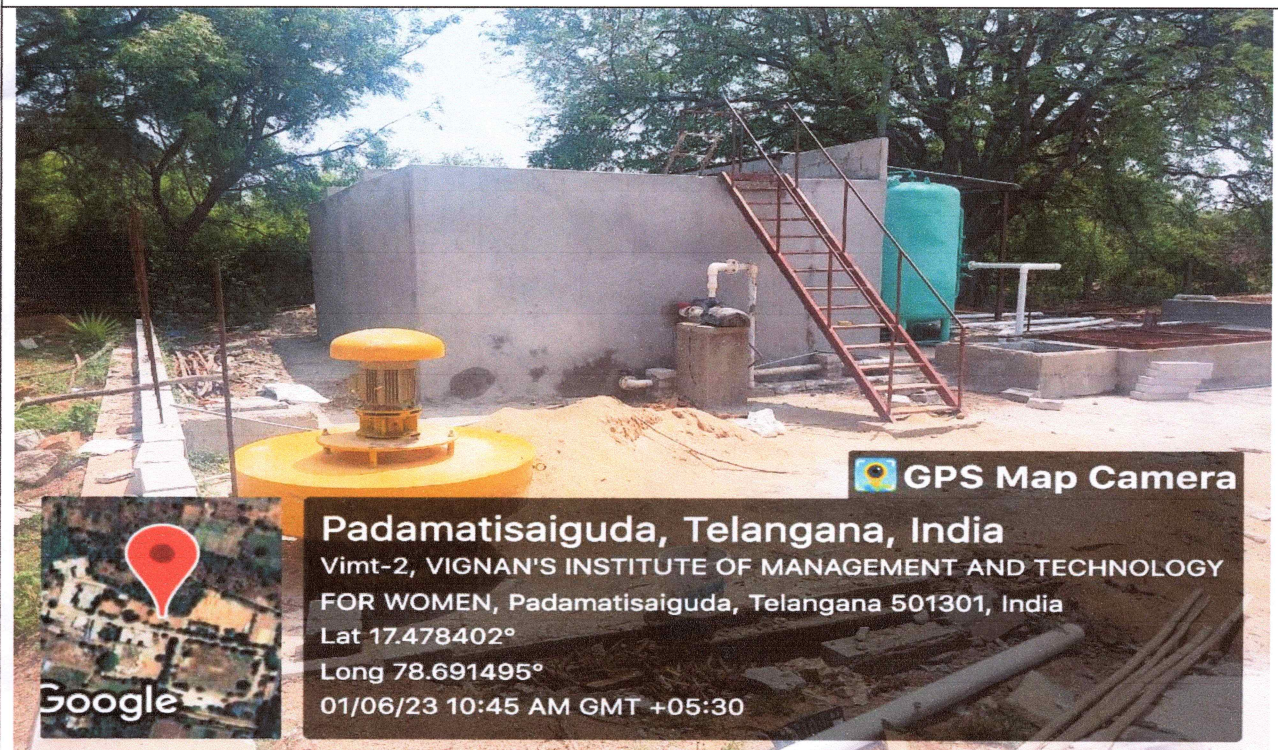

Google

Padamatisaiguda, Telangana, India
Vimt-2, VIGNAN'S INSTITUTE OF MANAGEMENT AND TECHNOLOGY FOR WOMEN, Padamatisaiguda, Telangana 501301, India
Lat 17.478476°
Long 78.691617°
01/06/23 10:47 AM GMT +05:30