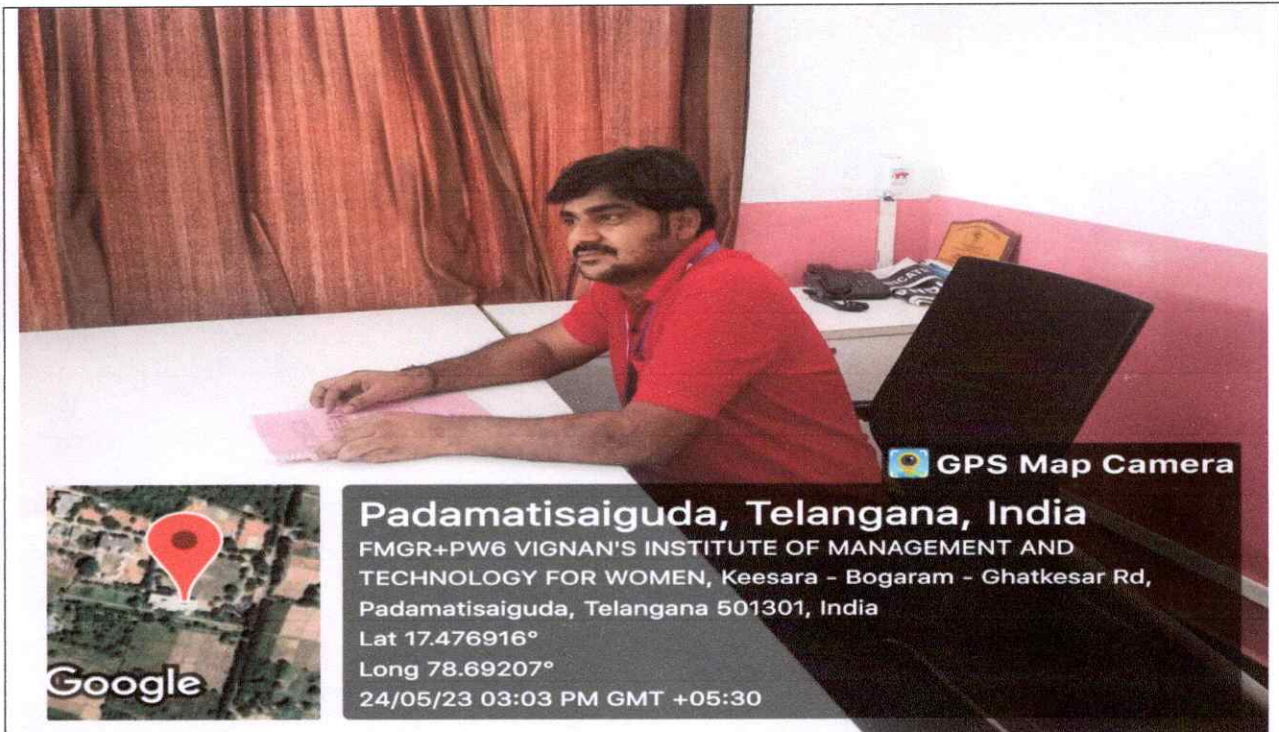

VIGNAN'S INSTITUTE OF MANAGEMENT AND TECHNOLOGY FOR WOMEN

Sponsored by Lavu Educational Society, Approved by AICTE, New Delhi & Affiliated to JNTUH, Hyderabad.
Kondapur (V), Ghatkesar (M), Medchal - Malkajiri (D) - 501 301 Phone: +91 96529 10002/3

GPS Map Camera