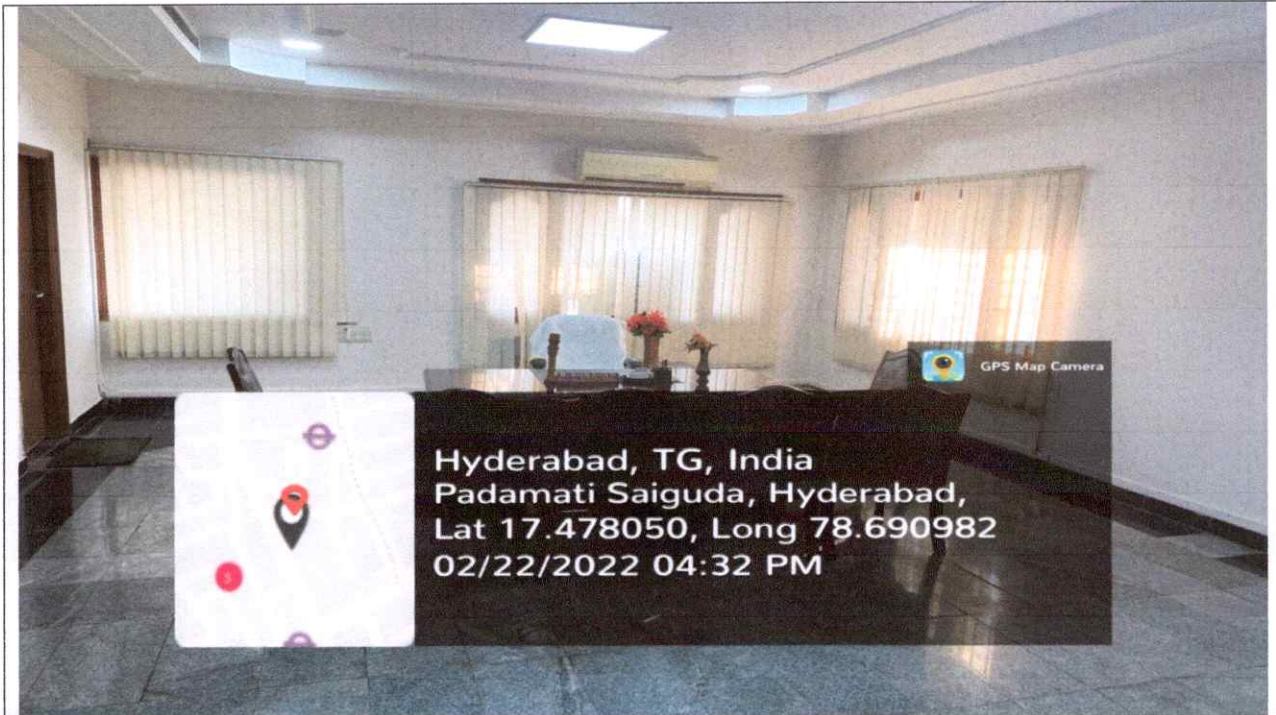

VIGNAN'S INSTITUTE OF MANAGEMENT AND TECHNOLOGY FOR WOMEN

Sponsored by Lavu Educational Society, Approved by AICTE, New Delhi & Affiliated to JNTUH, Hyderabad.
Kondapur (V), Ghatkesar (M), Medchal - Malkajgiri (D) - 501 301 Phone: +91 96529 10002/3