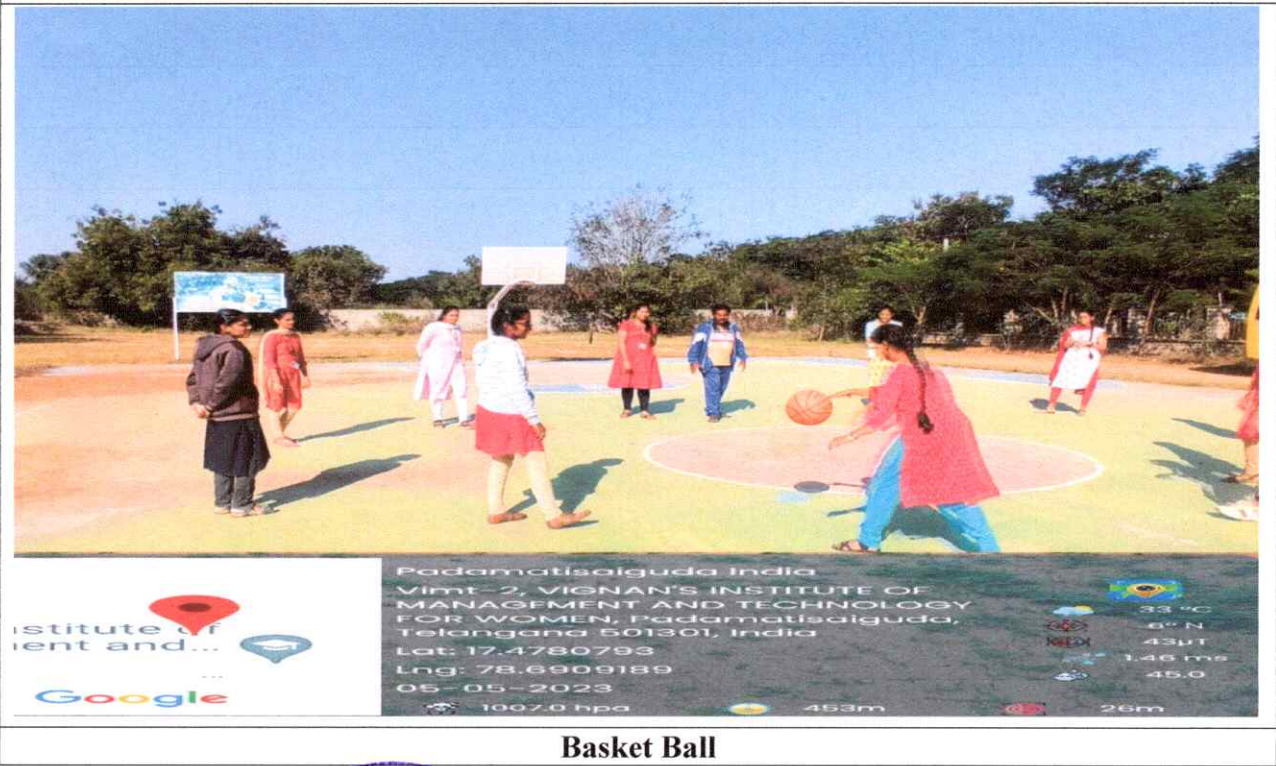

VIGNAN'S INSTITUTE OF MANAGEMENT AND TECHNOLOGY FOR WOMEN

Sponsored by Lavu Educational Society, Approved by AICTE, New Delhi & Affiliated to JNTUH, Hyderabad.
Kondapur (V), Ghatkesar (M), Medchal - Malkajgiri (D) - 501 301 Phone: +91 96529 10002/3

Basket Ball