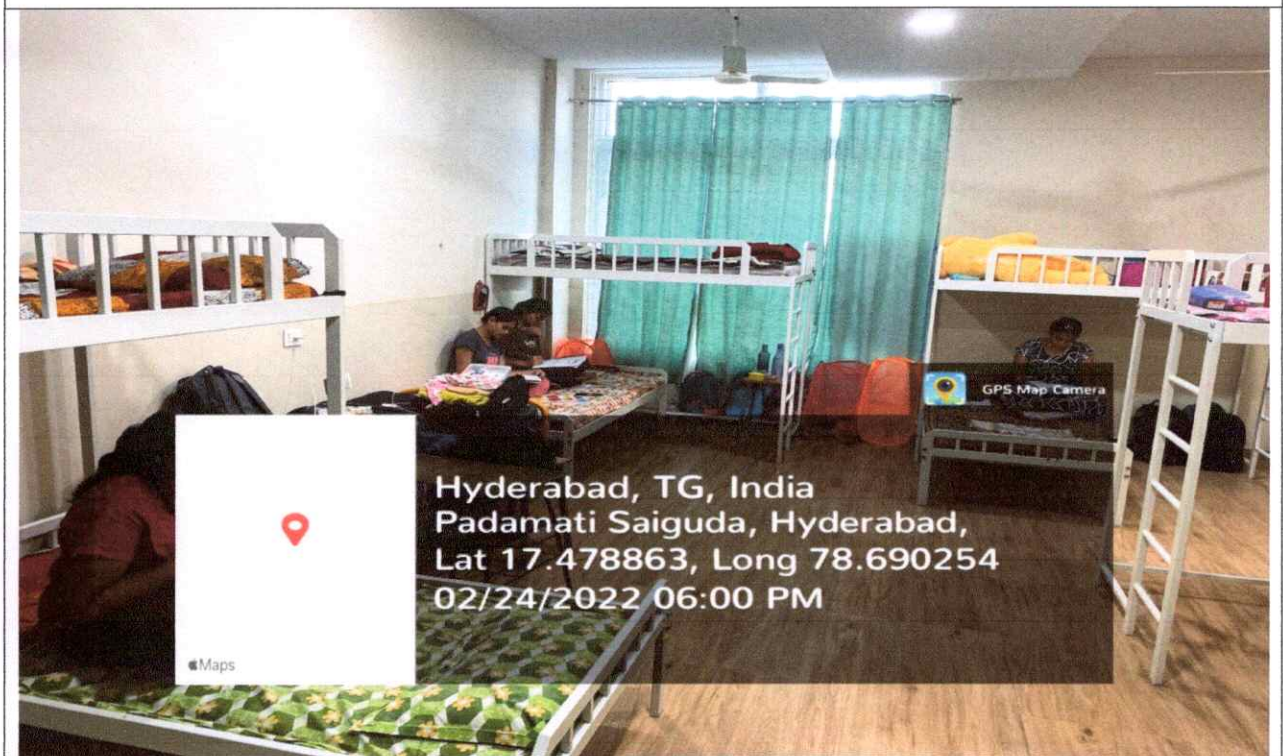

VIGNAN'S INSTITUTE OF MANAGEMENT AND TECHNOLOGY FOR WOMEN

Sponsored by Lavu Educational Society, Approved by AICTE, New Delhi & Affiliated to JNTUH, Hyderabad.
Kondapur (V), Ghatkesar (M), Medchal - Malkajgiri (D) - 501 301 Phone: +91 96529 10002/3