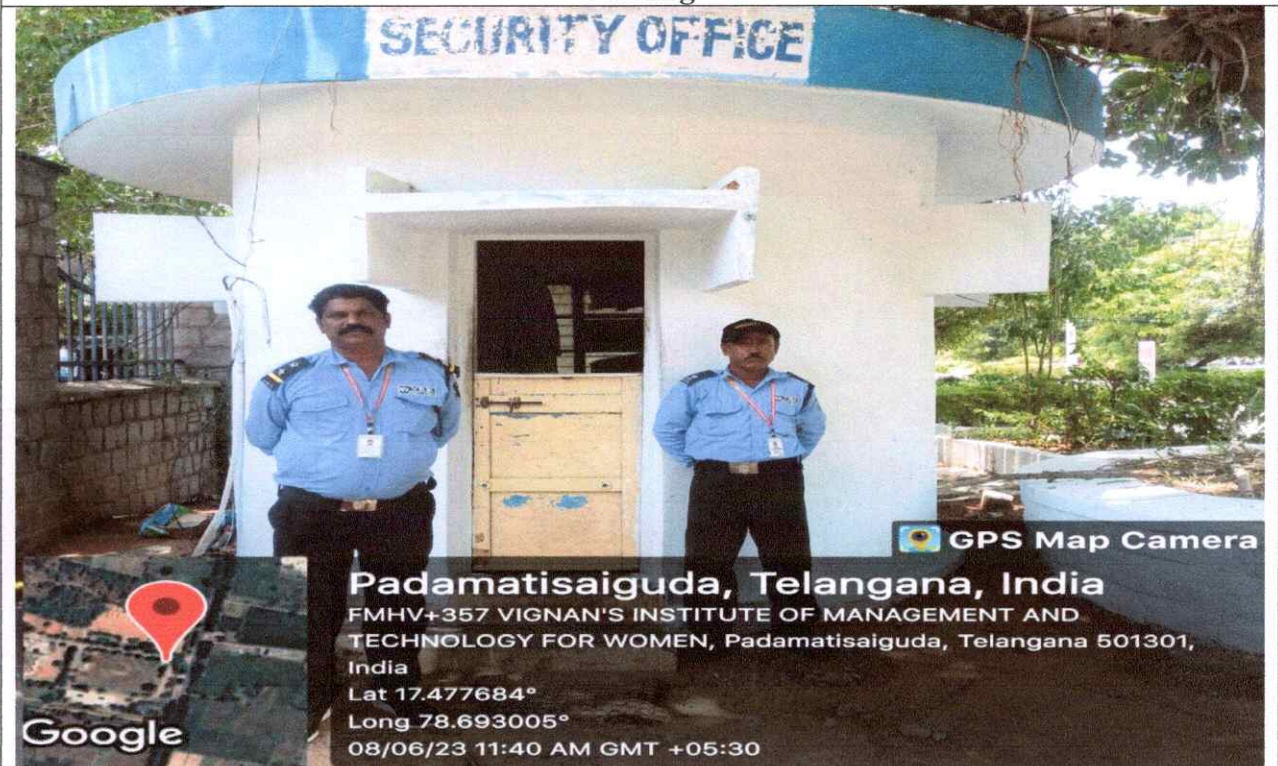

Parking

Security Office

GPS Map Camera

Padamatisaiguda, Telangana, India

FMHV+357 VIGNAN'S INSTITUTE OF MANAGEMENT AND TECHNOLOGY FOR WOMEN, Padamatisaiguda, Telangana 501301, India

Lat 17.477684°

Long 78.693005°

08/06/23 11:40 AM GMT +05:30