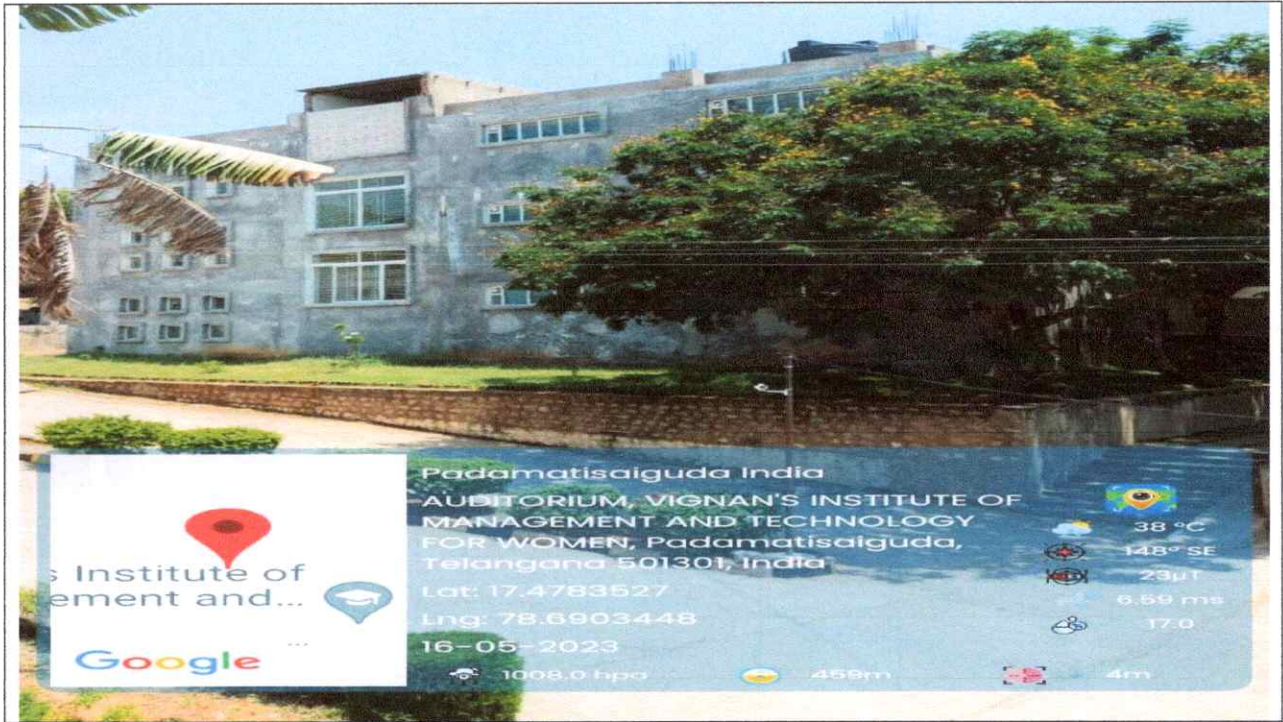

VIGNAN'S INSTITUTE OF MANAGEMENT AND TECHNOLOGY FOR WOMEN

Sponsored by Lavu Educational Society, Approved by AICTE, New Delhi & Affiliated to JNTUH, Hyderabad.
Kondapur (V), Ghatkesar (M), Medchal - Malkajgiri (D) - 501 301 Phone: +91 96529 10002/3