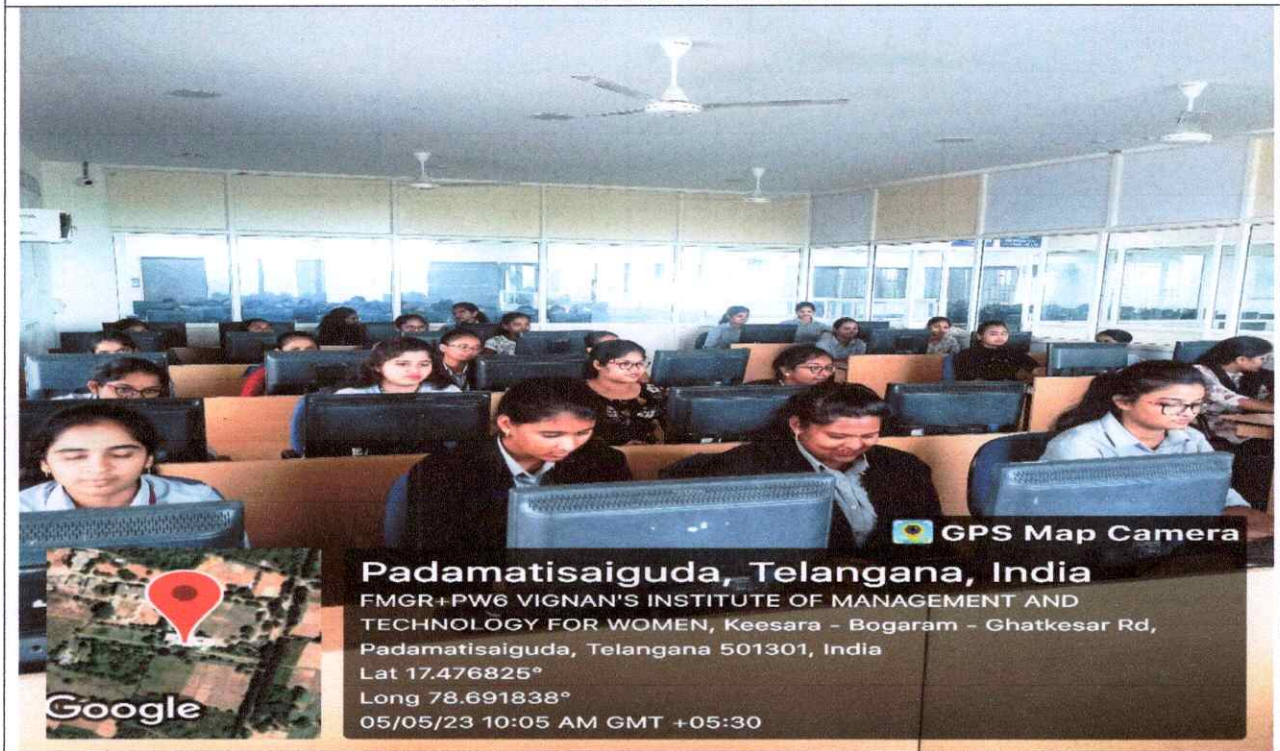

ATF-5-A Data Structures Lab