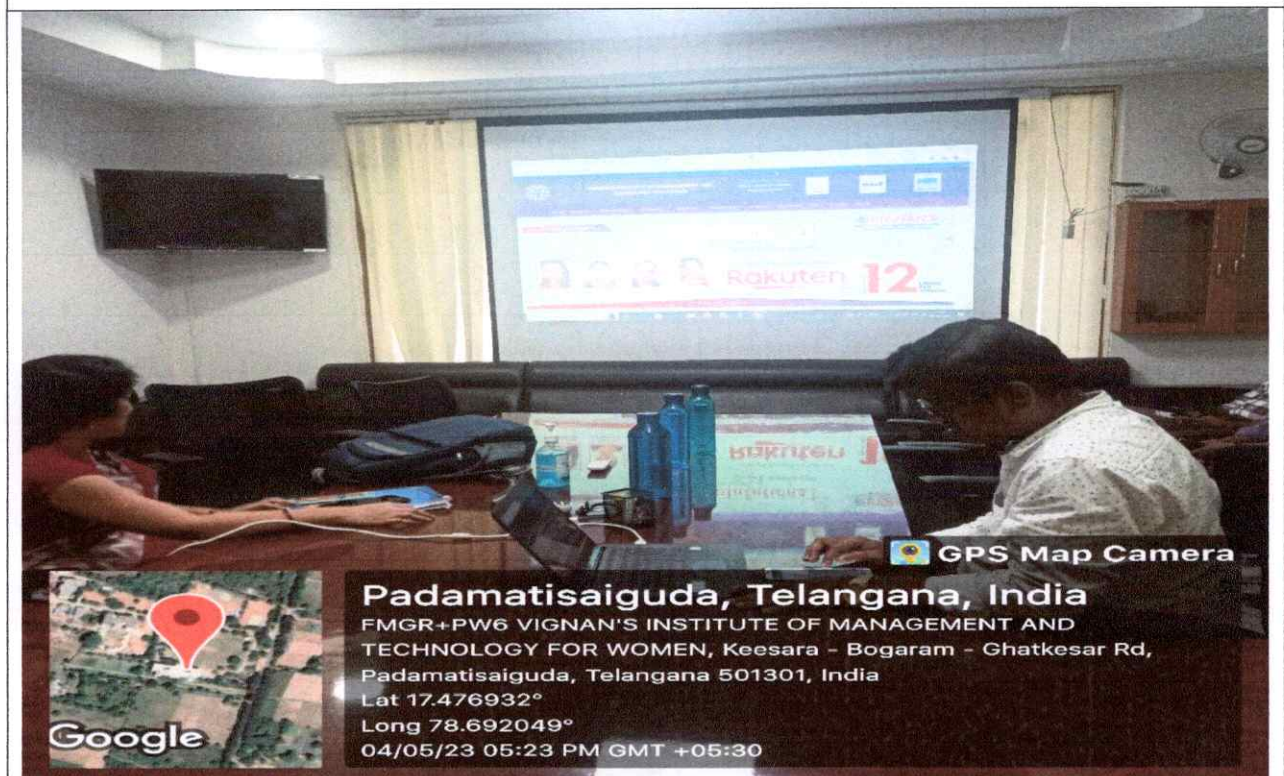

GPS Map Camera