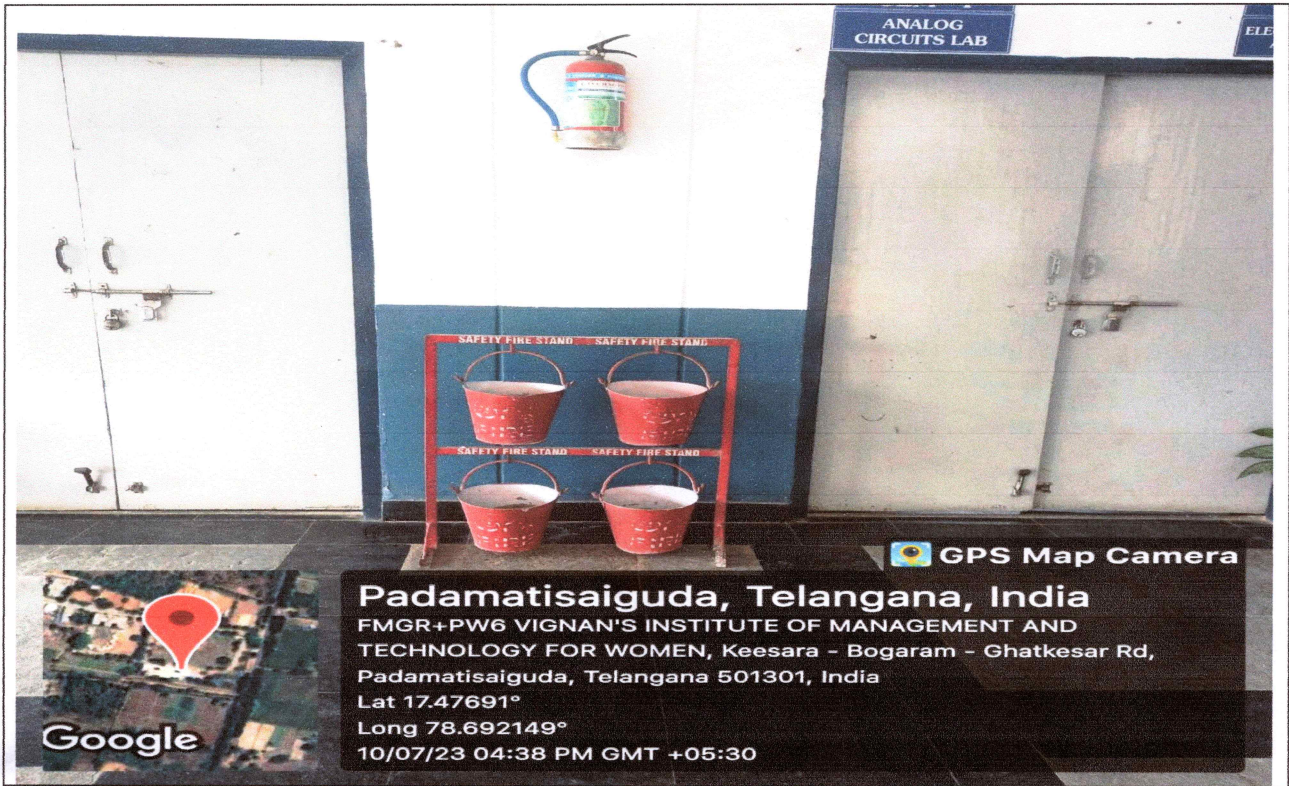

VIGNAN'S INSTITUTE OF MANAGEMENT AND TECHNOLOGY FOR WOMEN

Sponsored by Lavu Educational Society, Approved by AICTE, New Delhi & Affiliated to JNTUH, Hyderabad. Kondapur (V), Ghatkesar (M), Medchal - Malkajgiri (D) - 501 301 Phone: +91 96529 10002/3

FIRE SAFETY SYSTEM

Fire Safety System