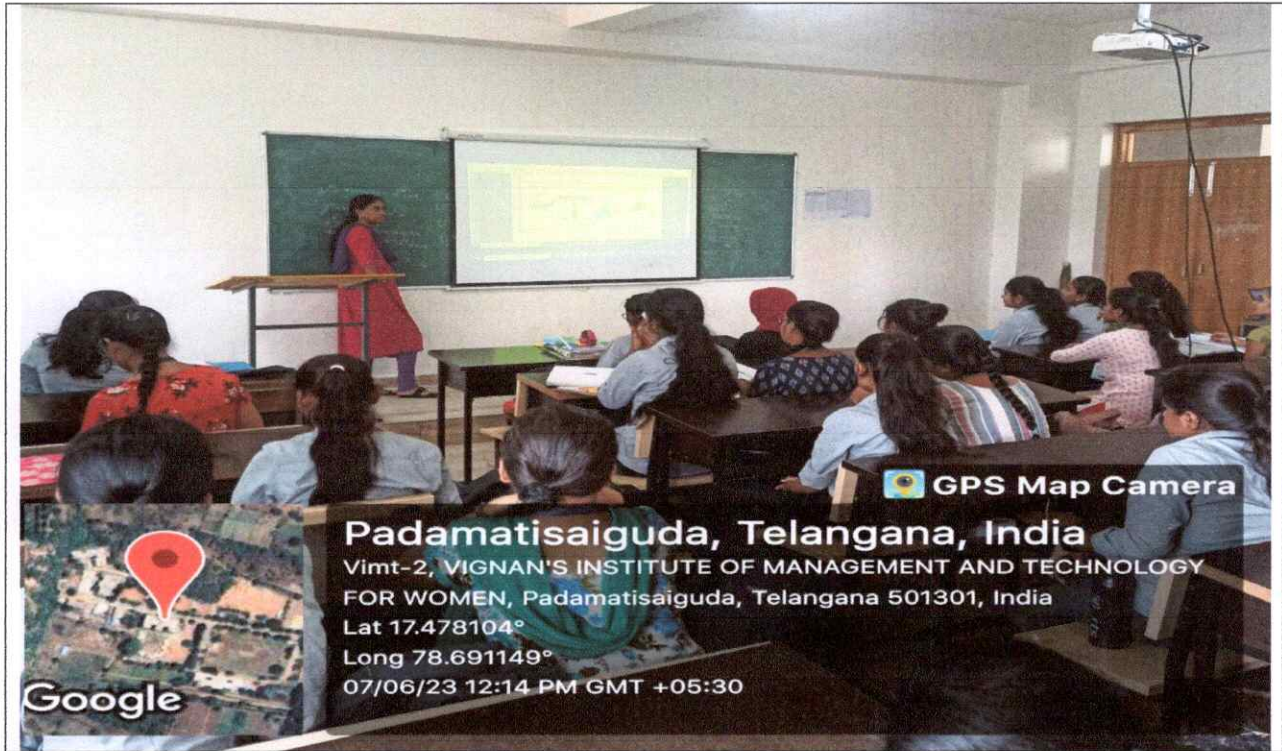

VIGNAN'S INSTITUTE OF MANAGEMENT AND TECHNOLOGY FOR WOMEN

Sponsored by Lavu Educational Society, Approved by AICTE, New Delhi & Affiliated to JNTUH, Hyderabad.
Kondapur (V), Ghatkesar (M), Medchal - Malkajiri (D) - 501 301 Phone: +91 96529 10002/3