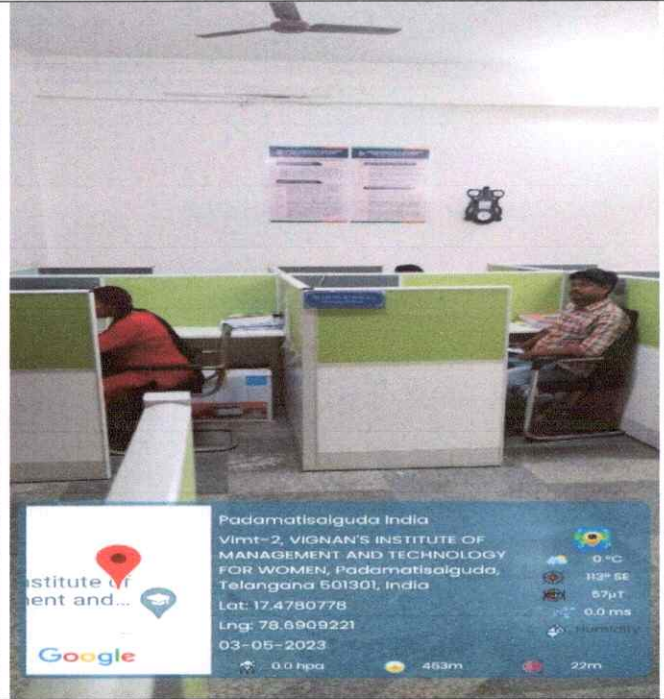

VIGNAN'S INSTITUTE OF MANAGEMENT AND TECHNOLOGY FOR WOMEN

Sponsored by Lavu Educational Society, Approved by AICTE, New Delhi & Affiliated to JNTUH, Hyderabad. Kondapur (V), Ghatkesar (M), Medchal - Malkajgiri (D) - 501 301 Phone: +91 96529 10002/3

Principals
PRINCIPAL
Vignan's Institute of Management & Technology For Women
Kondapur(V), Ghatkesar(M), Medchal-Malkajgiri(D)-501301
Telangana State