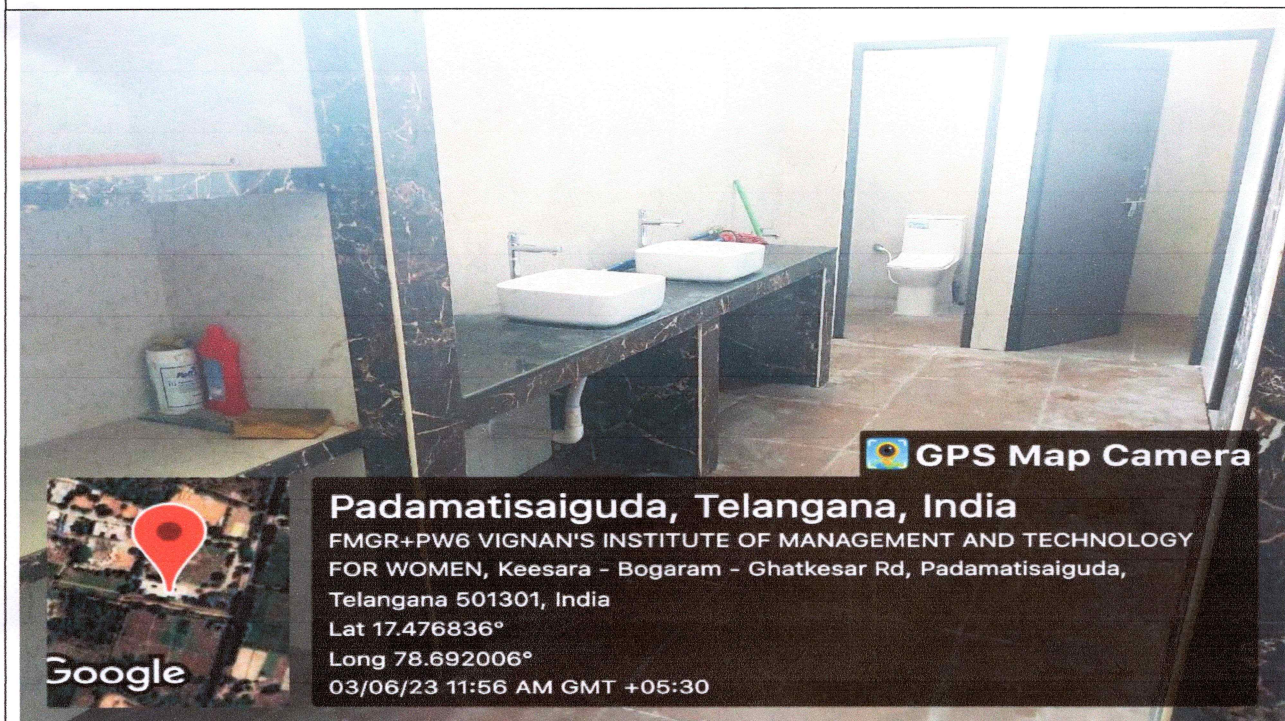

Wash Rooms

GPS Map Camera