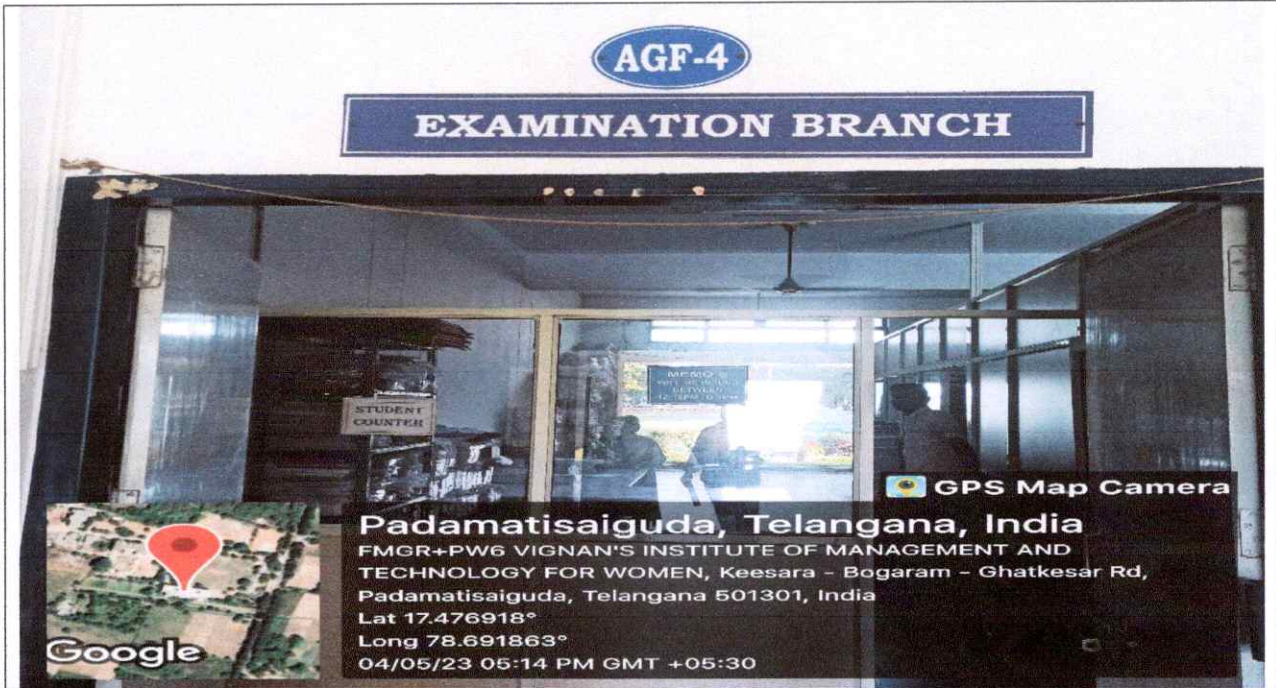

VIGNAN'S INSTITUTE OF MANAGEMENT AND TECHNOLOGY FOR WOMEN

Sponsored by Lavu Educational Society, Approved by AICTE, New Delhi & Affiliated to JNTUH, Hyderabad.
Kondapur (V), Ghatkesar (M), Medchal - Malkajgiri (D) - 501 301 Phone: +91 96529 10002/3