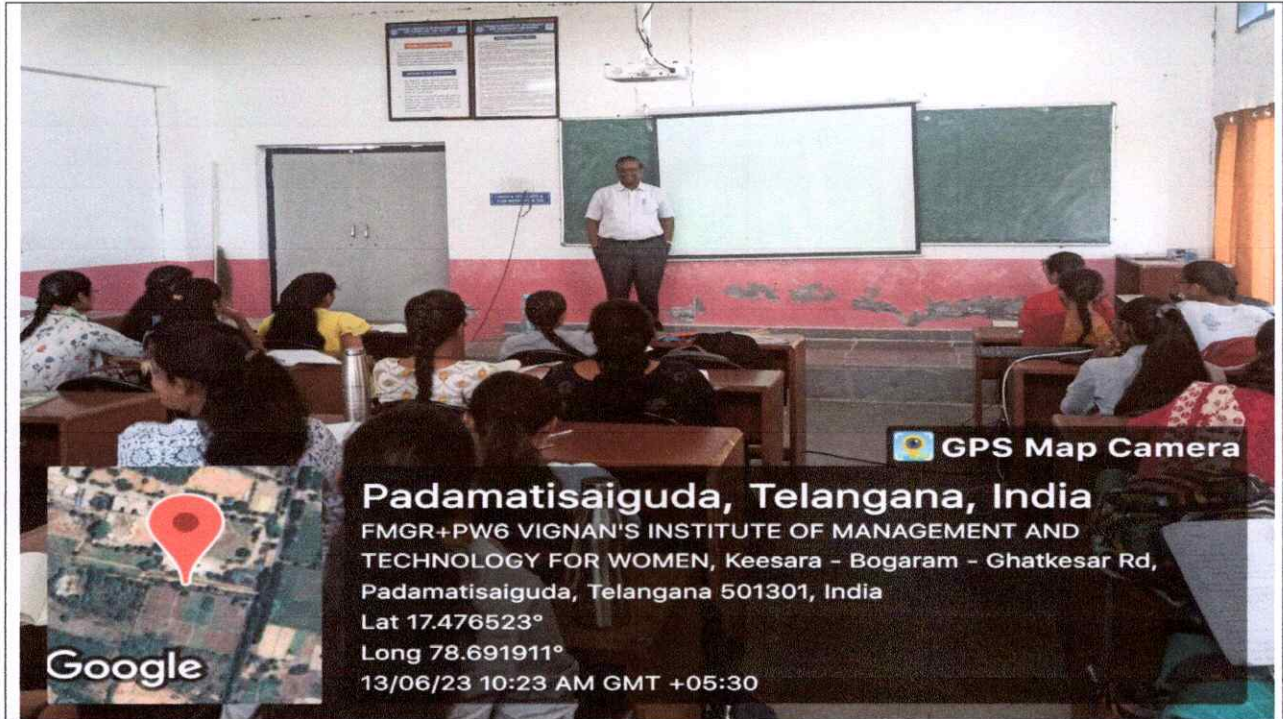

VIGNAN'S INSTITUTE OF MANAGEMENT AND TECHNOLOGY FOR WOMEN

Sponsored by Lavu Educational Society, Approved by AICTE, New Delhi & Affiliated to JNTUH, Hyderabad.
Kondapur (V), Ghatkesar (M), Medchal - Malkajgiri (D) - 501 301 Phone: +91 96529 10002/3

GPS Map Camera

Padamatisaiguda, Telangana, India

FMGR+PW6 VIGNAN'S INSTITUTE OF MANAGEMENT AND TECHNOLOGY FOR WOMEN, Keesara - Bogaram - Ghatkesar Rd, Padamatisaiguda, Telangana 501301, India

Lat 17.476523°

Long 78.691911°

13/06/23 10:23 AM GMT +05:30

Google