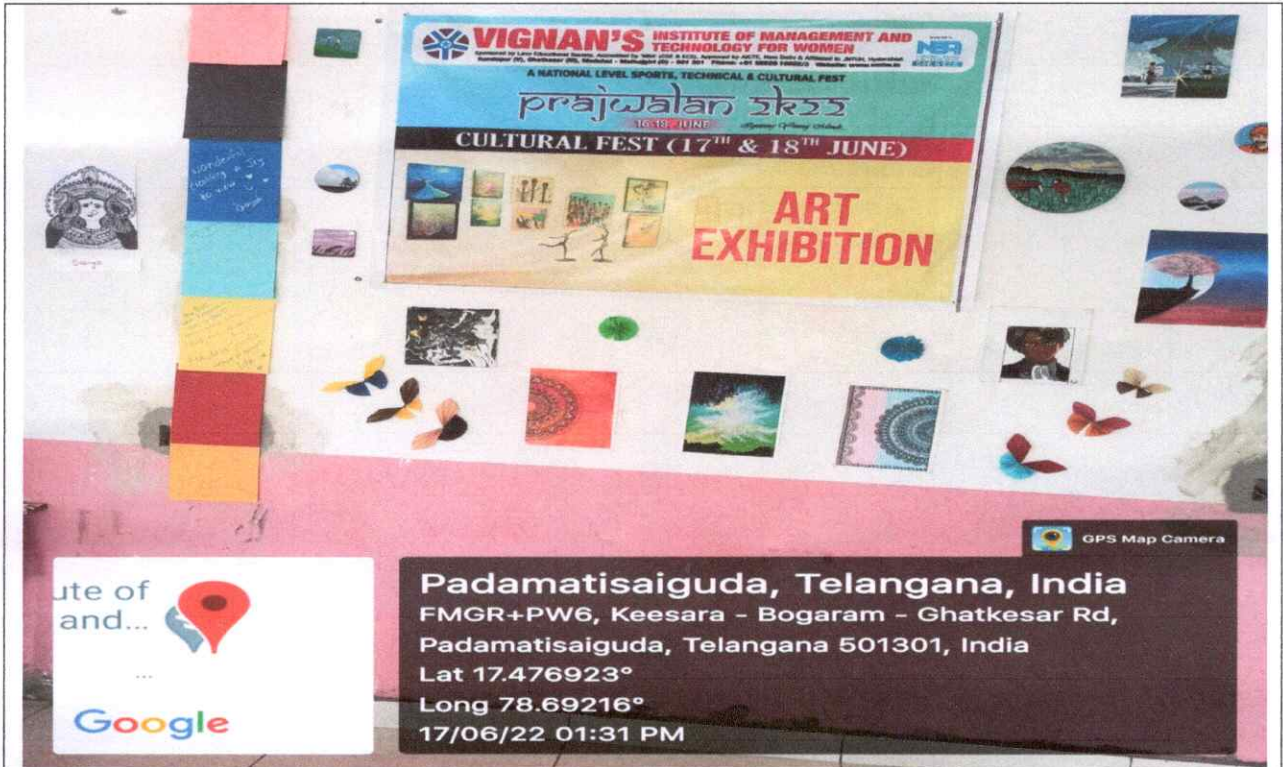

VIGNAN'S INSTITUTE OF MANAGEMENT AND TECHNOLOGY FOR WOMEN

Sponsored by Lavu Educational Society, Approved by AICTE, New Delhi & Affiliated to JNTUH, Hyderabad.
Kondapur (V), Ghatkesar (M), Medchal - Malkajgiri (D) - 501 301 Phone: +91 96529 10002/3

Padamatisaiguda, Telangana, India
FMGR+PW6, Keesara - Bogaram - Ghatkesar Rd,
Padamatisaiguda, Telangana 501301, India
Lat 17.476923°
Long 78.69216°
17/06/22 01:31 PM