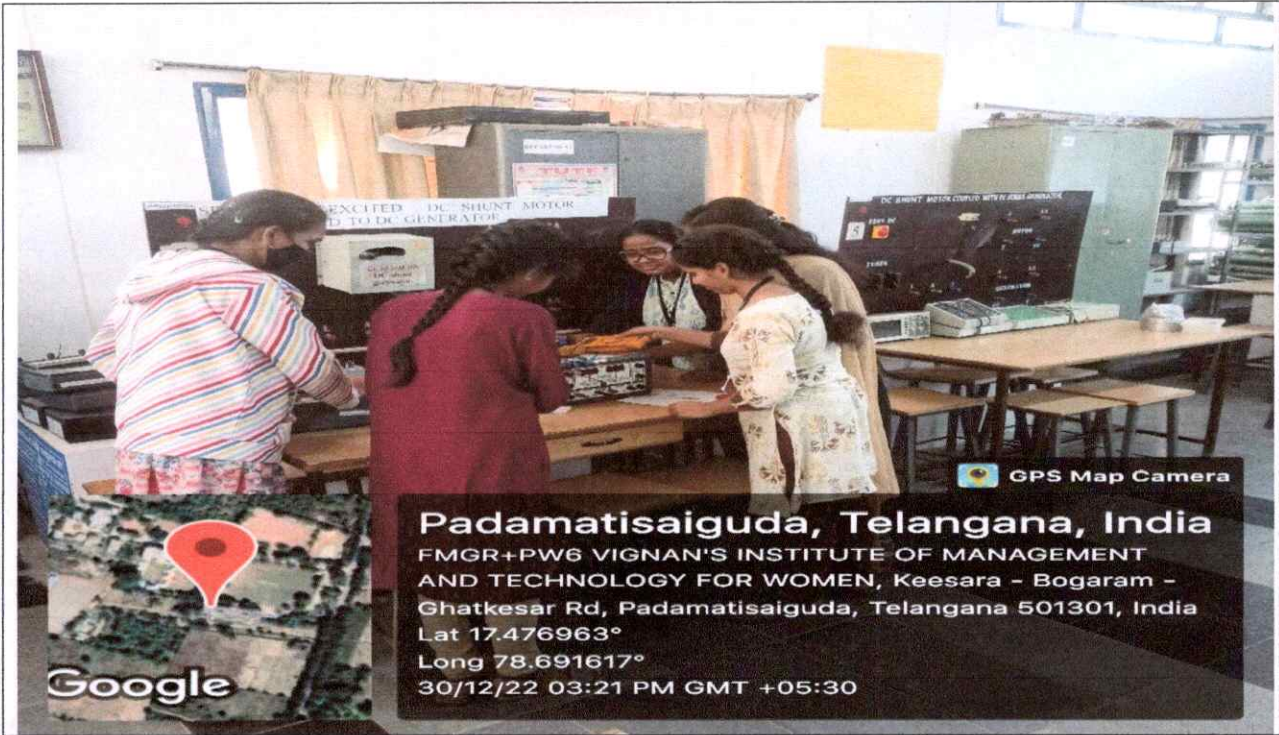

VIGNAN'S INSTITUTE OF MANAGEMENT AND TECHNOLOGY FOR WOMEN

Sponsored by Lavu Educational Society, Approved by AICTE, New Delhi & Affiliated to JNTUH, Hyderabad.
Kondapur (V), Ghatkesar (M), Medchal - Malkajiri (D) - 501 301 Phone: +91 96529 10002/3