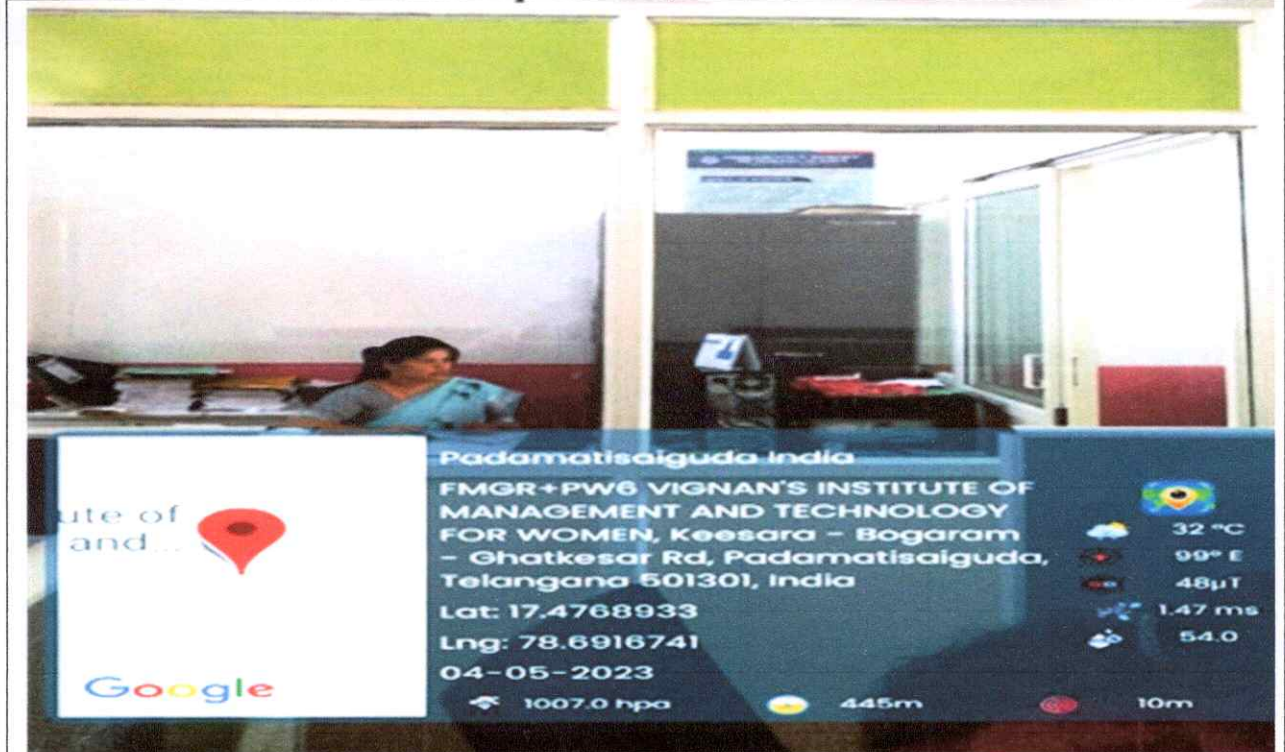

IT HOD Cabin

Padamatisaiguda India
FMGR+PW6 VIGNAN'S INSTITUTE OF MANAGEMENT AND TECHNOLOGY FOR WOMEN, Keesara - Bogaram - Ghatkesar Rd, Padamatisaiguda, Telangana 501301, India
Lat: 17.4768933
Lng: 78.6916741
04-05-2023
1007.0 hpa 445m 10m
32 °C 99° E 48µT 1.47 ms 54.0