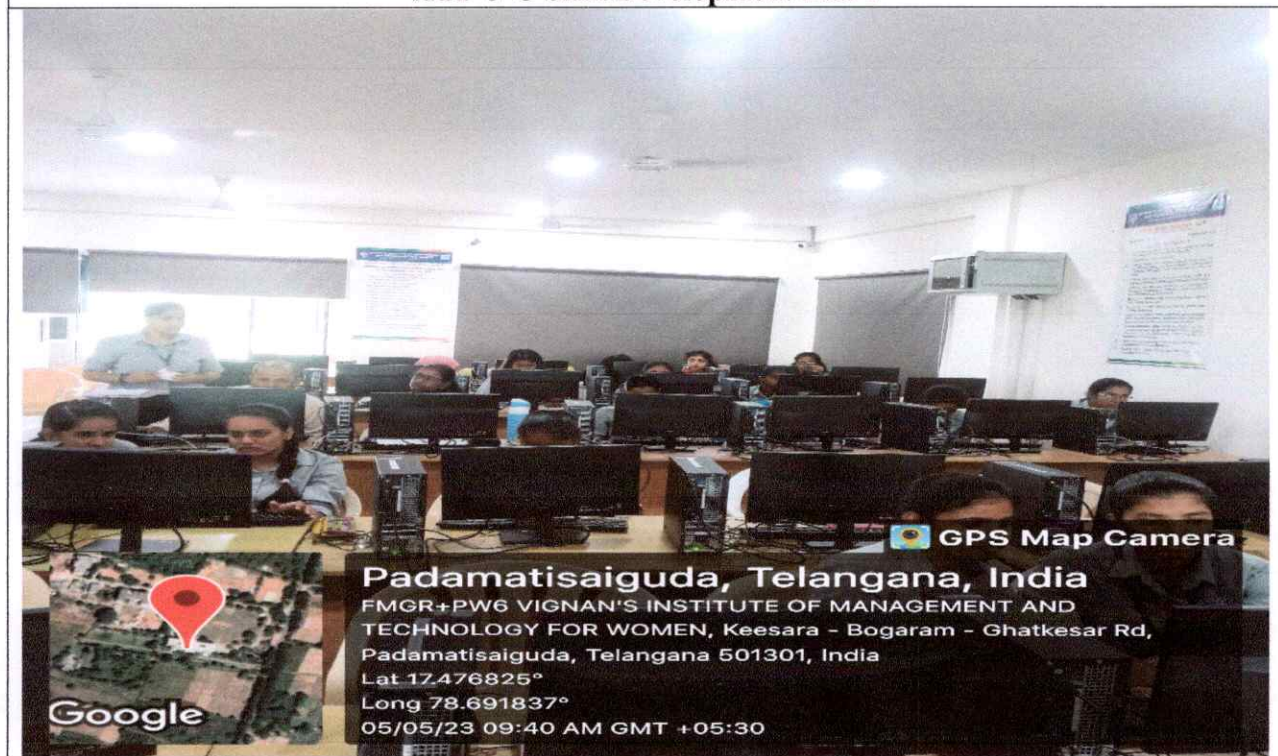

ATF-5-C Skill Development Lab-I