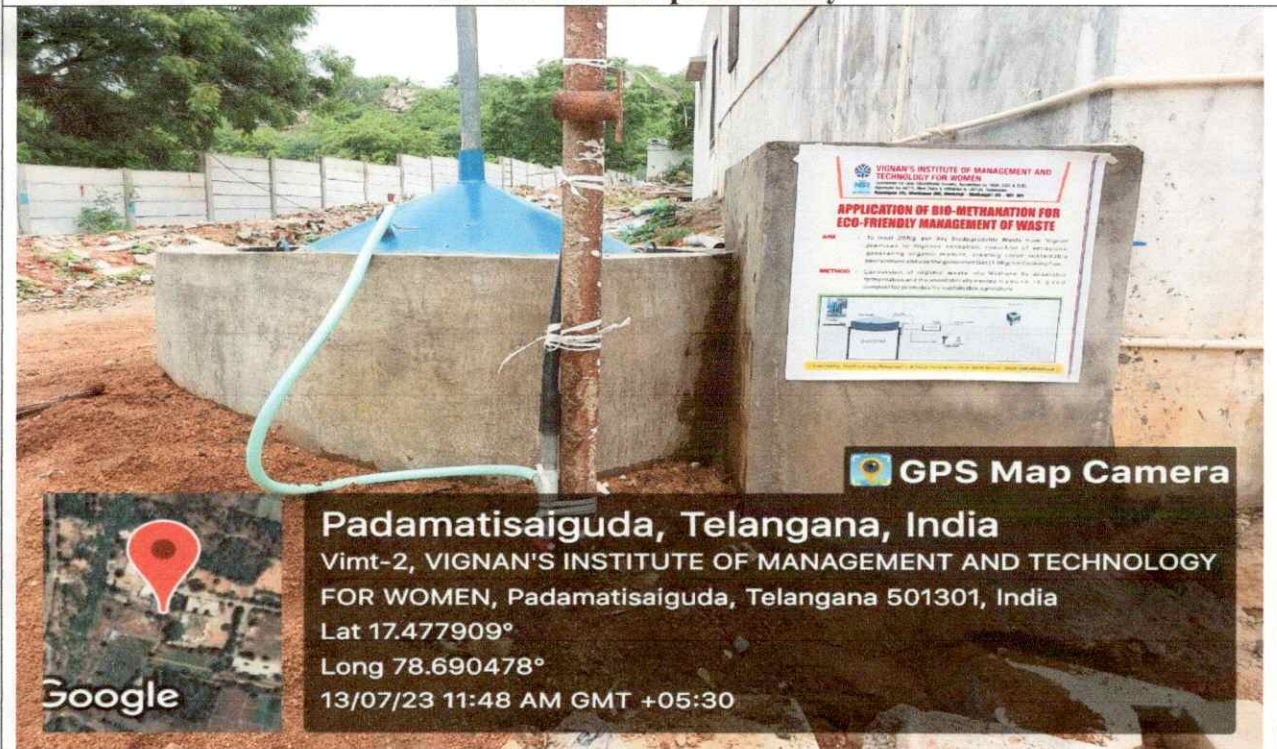

Reverse osmosis plant facility

Biogas Plant