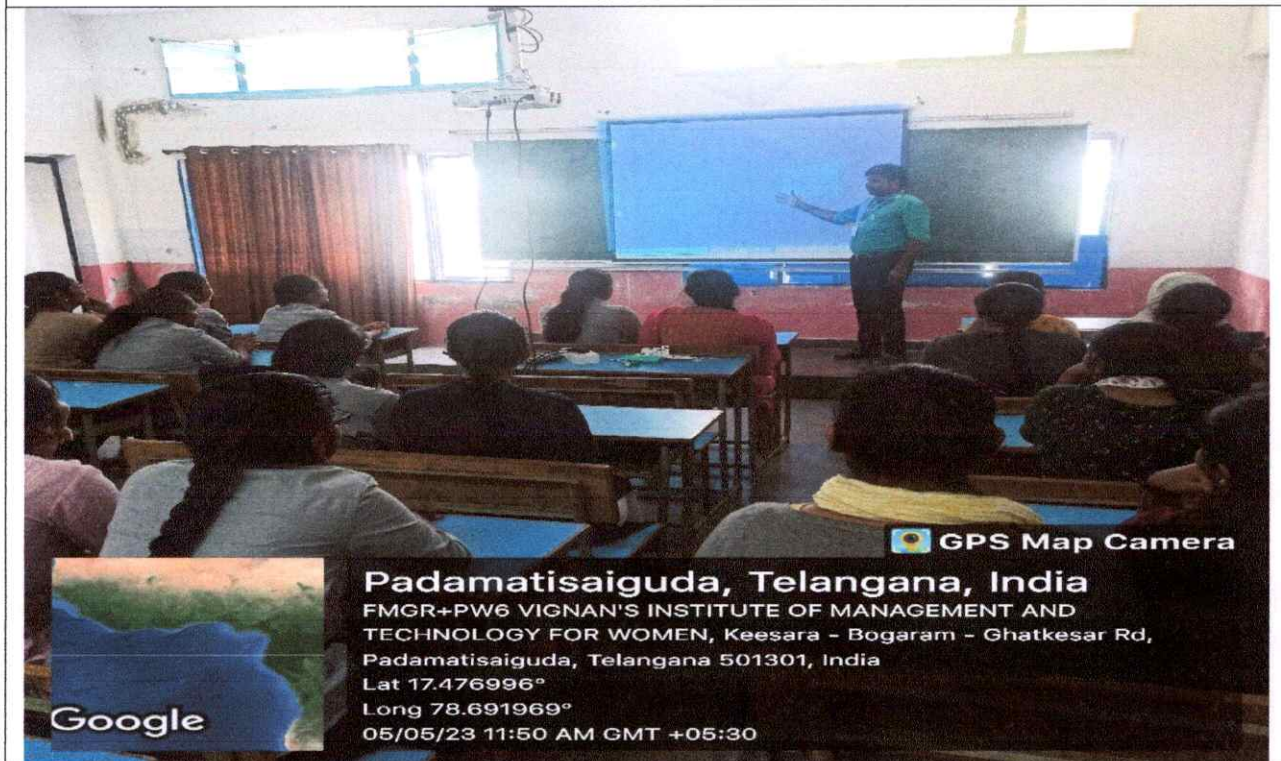

Padamatisaiguda, Telangana, India
FMHV+4R6, Padamatisaiguda, Telangana 501301, India
Lat 17.477535°
Long 78.696682°
12/06/23 11:45 AM GMT +05:30

ATF-2

GPS Map Camera