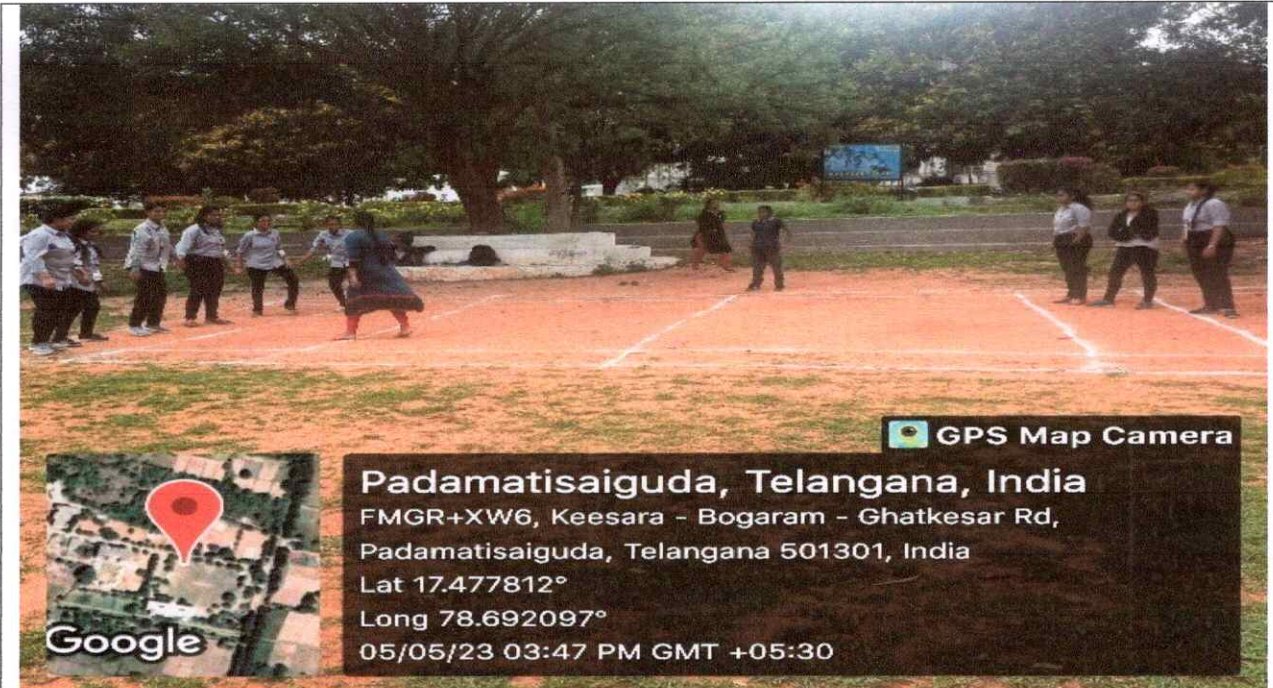

VIGNAN'S INSTITUTE OF MANAGEMENT AND TECHNOLOGY FOR WOMEN

Sponsored by Lavu Educational Society, Approved by AICTE, New Delhi & Affiliated to JNTUH, Hyderabad.
Kondapur (V), Ghatkesar (M), Medchal - Malkajgiri (D) - 501 301 Phone: +91 96529 10002/3

GPS Map Camera