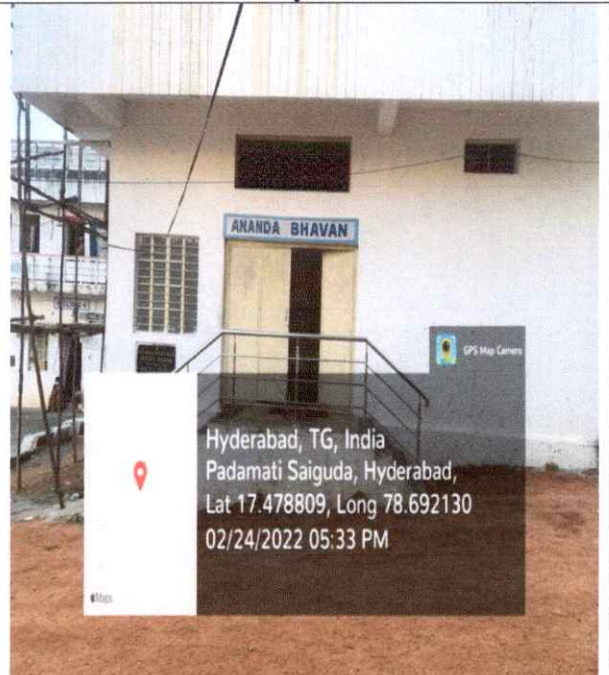

Chanakya Hostel

Tagore Hostel

Ananda Bhavan Hostel

Principals Signature
PRINCIPAL
Vignan's Institute of Management & Technology For Women
Kondapur(V),Ghatkesar(M),Medchal-Malkajgiri(Dt)-501301
Telangana State