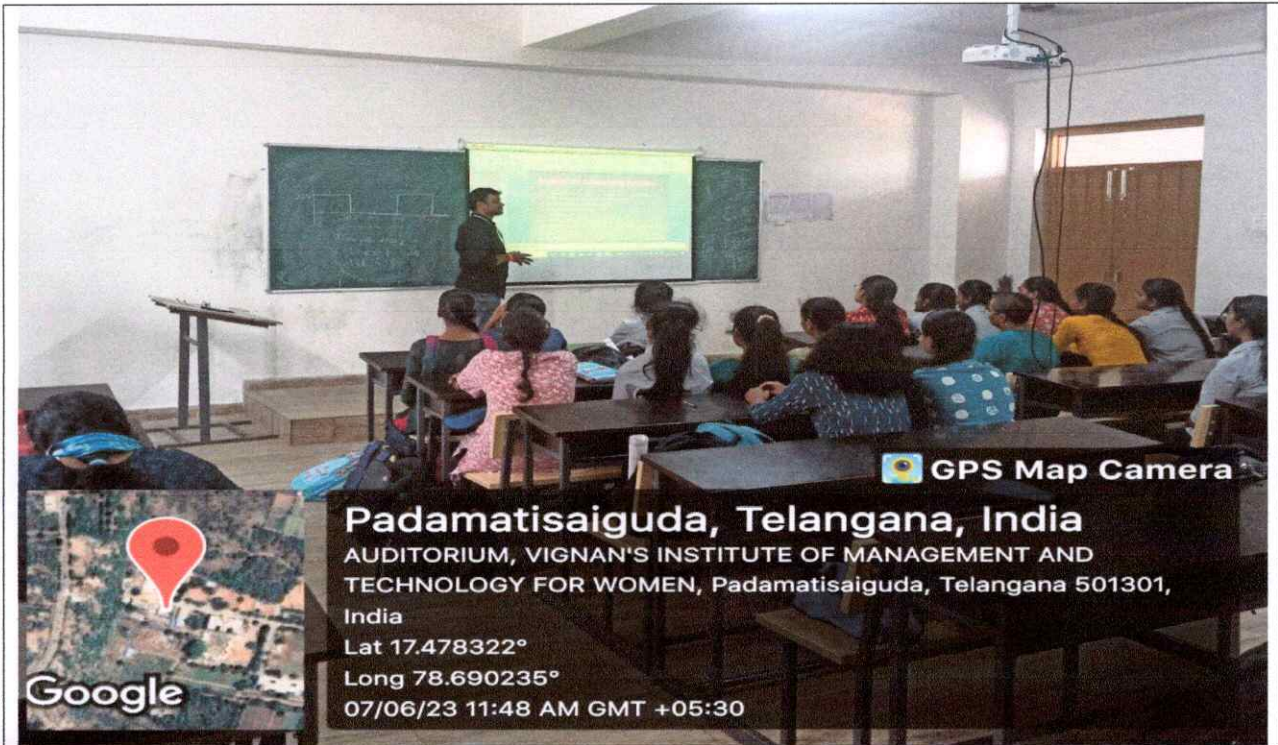

VIGNAN'S INSTITUTE OF MANAGEMENT AND TECHNOLOGY FOR WOMEN

Sponsored by Lavu Educational Society, Approved by AICTE, New Delhi & Affiliated to JNTUH, Hyderabad. Kondapur (V), Ghatkesar (M), Medchal - Malkajgiri (D) - 501 301 Phone: +91 96529 10002/3

Padamatisaiguda, Telangana, India
AUDITORIUM, VIGNAN'S INSTITUTE OF MANAGEMENT AND TECHNOLOGY FOR WOMEN, Padamatisaiguda, Telangana 501301, India
Lat 17.478322°
Long 78.690235°
07/06/23 11:48 AM GMT +05:30