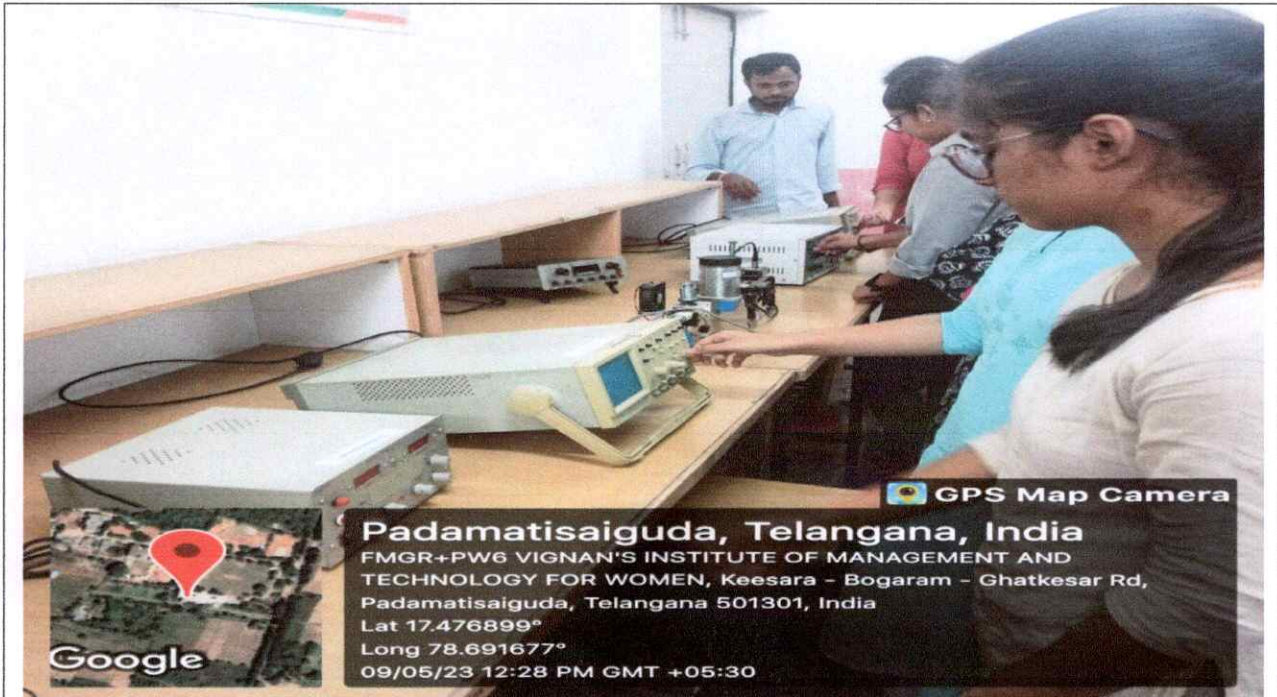

VIGNAN'S INSTITUTE OF MANAGEMENT AND TECHNOLOGY FOR WOMEN

Sponsored by Lavu Educational Society, Approved by AICTE, New Delhi & Affiliated to JNTUH, Hyderabad.
Kondapur (V), Ghatkesar (M), Medchal - Malkajgiri (D) - 501 301 Phone: +91 96529 10002/3

GPS Map Camera
Padamatisaiguda, Telangana, India
FMGR+PW6 VIGNAN'S INSTITUTE OF MANAGEMENT AND TECHNOLOGY FOR WOMEN, Keesara - Bogaram - Ghatkesar Rd, Padamatisaiguda, Telangana 501301, India
Lat 17.476899°
Long 78.691677°
09/05/23 12:28 PM GMT +05:30