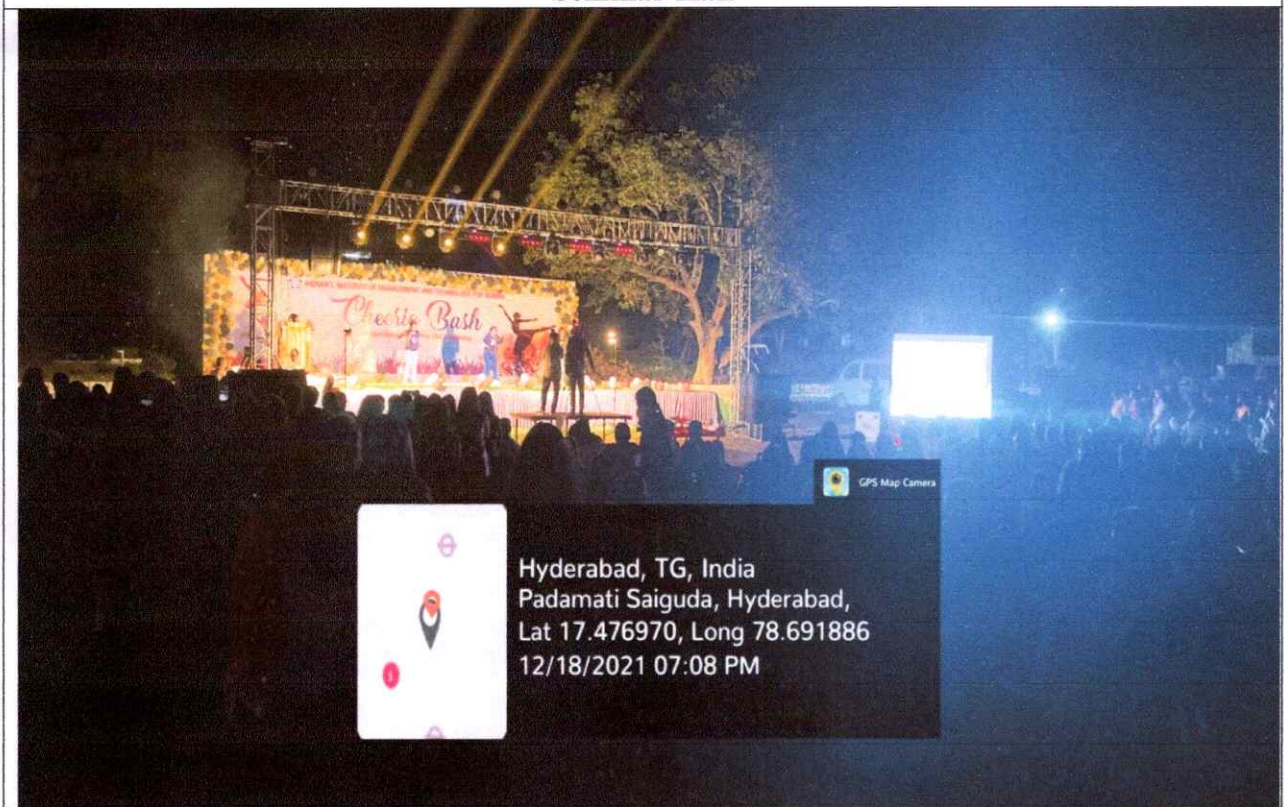

Seminar Hall