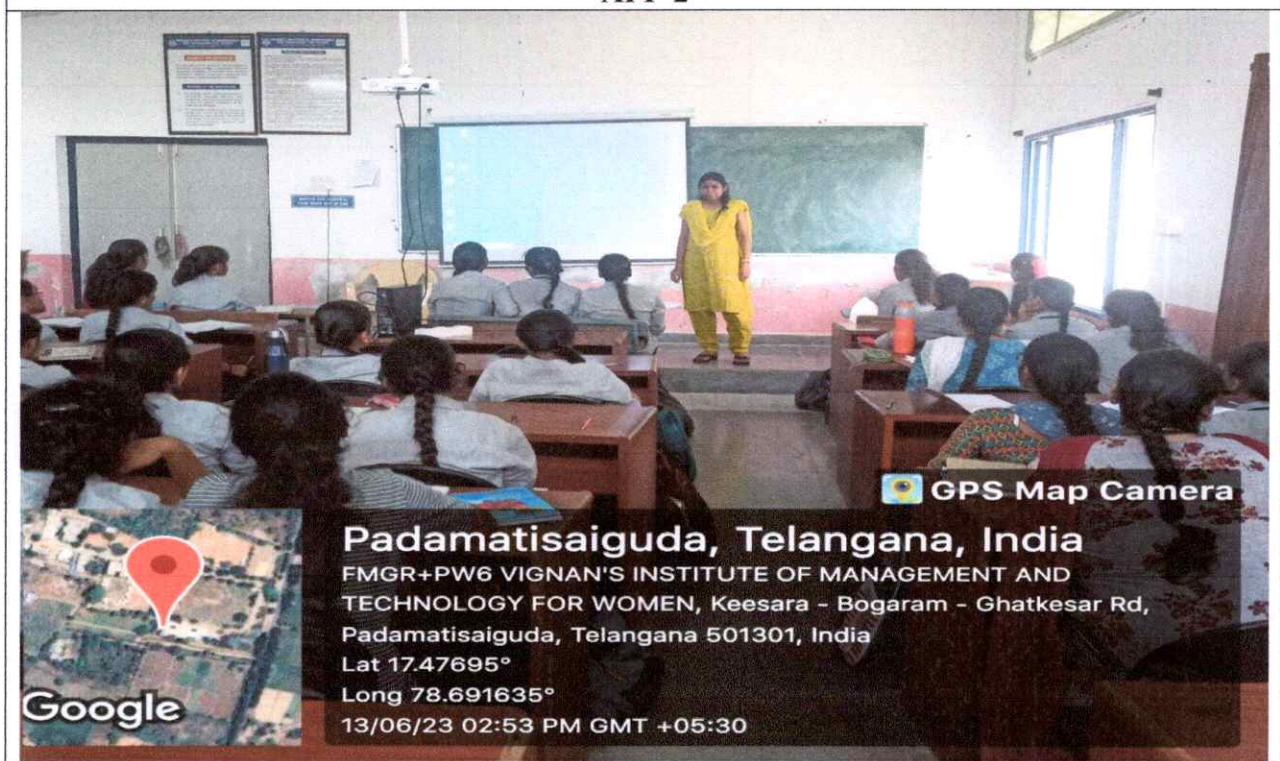

AFF-2

GPS Map Camera

Padamatisaiguda, Telangana, India

FMGR+PW6 VIGNAN'S INSTITUTE OF MANAGEMENT AND TECHNOLOGY FOR WOMEN, Keesara - Bogaram - Ghatkesar Rd, Padamatisaiguda, Telangana 501301, India
Lat 17.47695°
Long 78.691635°
13/06/23 02:53 PM GMT +05:30