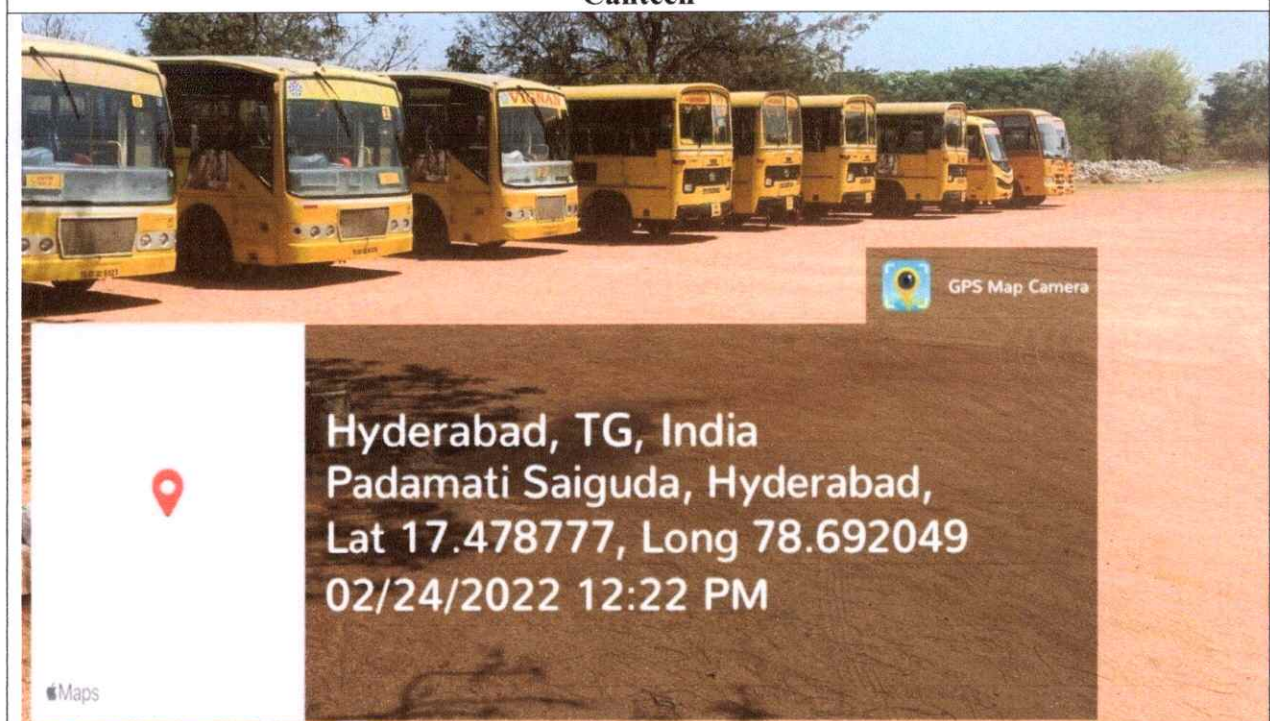

Transport

Padamatisaiguda, Telangana, India
FMGR+PW6 VIGNAN'S INSTITUTE OF MANAGEMENT AND TECHNOLOGY FOR WOMEN, Keesara - Bogaram - Ghatkesar Rd, Padamatisaiguda, Telangana 501301, India
Lat 17.476724°
Long 78.692477°
13/06/23 03:59 PM GMT +05:30

Canteen

GPS Map Camera