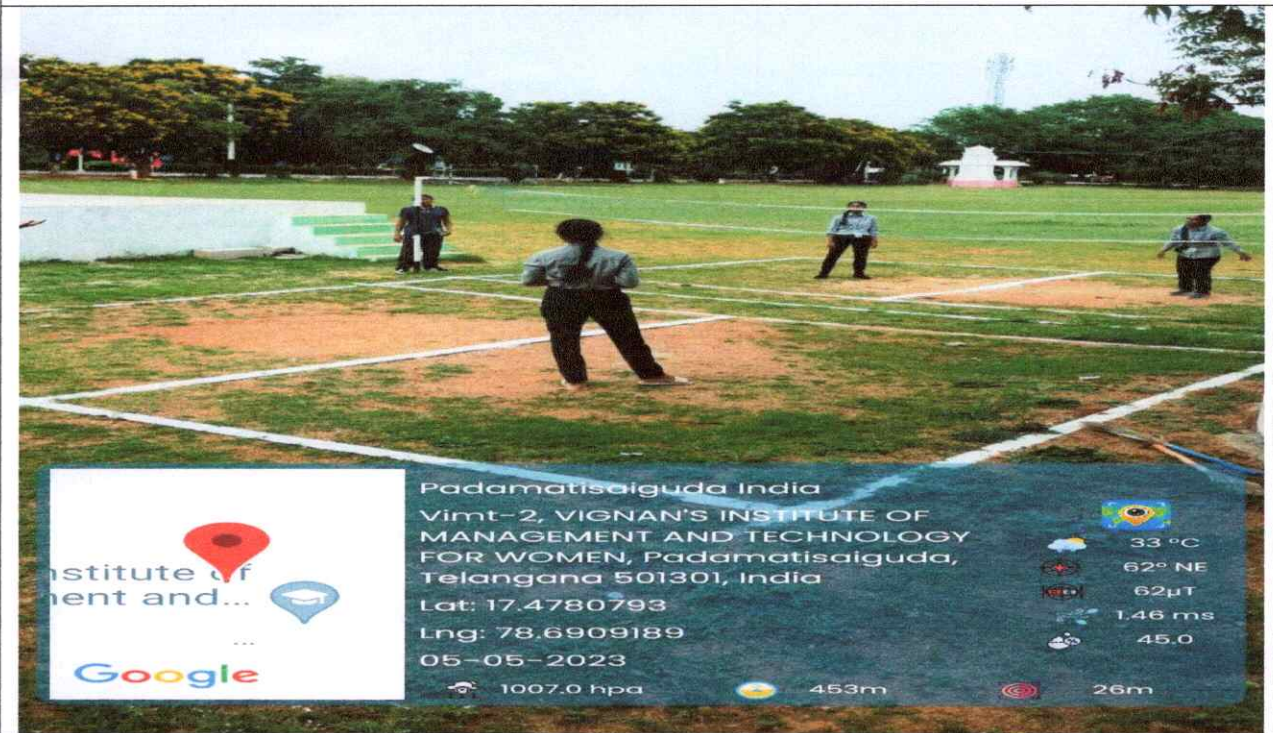

Padamatisaiguda, Telangana, India
FMGR+XW6, Keesara - Bogaram - Ghatkesar Rd,
Padamatisaiguda, Telangana 501301, India
Lat 17.477812°
Long 78.692097°
05/05/23 03:47 PM GMT +05:30

Kabaddi

Padamatisaiguda India
Vimt-2, VIGNAN'S INSTITUTE OF
MANAGEMENT AND TECHNOLOGY
FOR WOMEN, Padamatisaiguda,
Telangana 501301, India
Lat: 17.4780793
Lng: 78.6909189
05-05-2023
1007.0 hpa   453m   26m
33 °C
62° NE
62µT
1.46 ms
45.0

Tennikoit