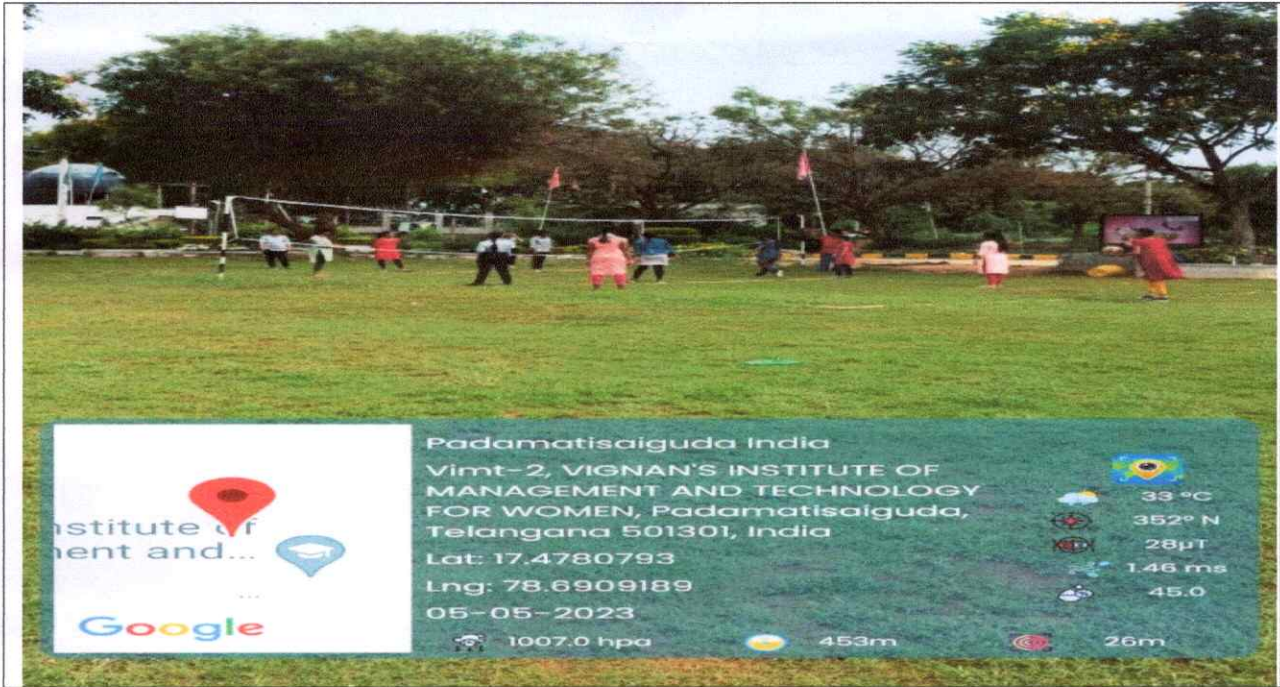

VIGNAN'S INSTITUTE OF MANAGEMENT AND TECHNOLOGY FOR WOMEN

Sponsored by Lavu Educational Society, Approved by AICTE, New Delhi & Affiliated to JNTUH, Hyderabad. Kondapur (V), Ghatkesar (M), Medchal - Malkajgiri (D) - 501 301 Phone: +91 96529 10002/3

SPORTS ACTIVITIES

OUTDOOR GAMES