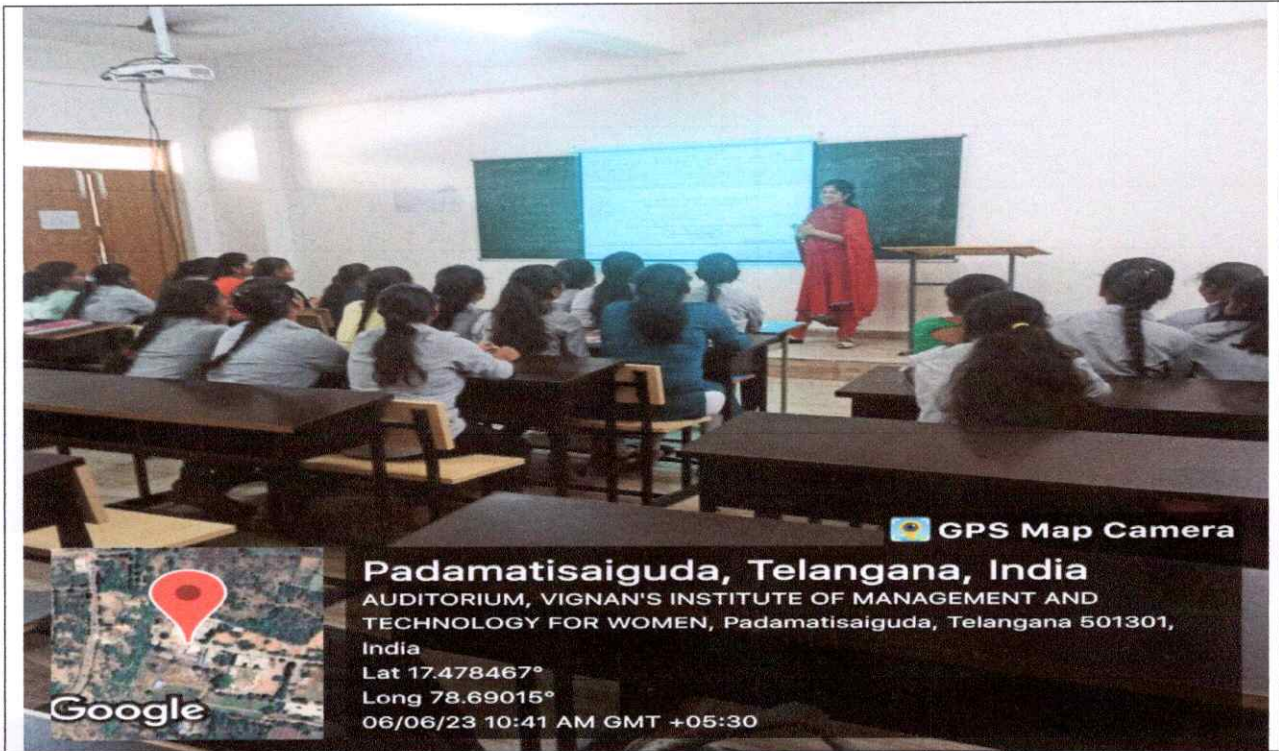

GPS Map Camera

Padamatisaiguda, Telangana, India
AUDITORIUM, VIGNAN'S INSTITUTE OF MANAGEMENT AND TECHNOLOGY FOR WOMEN, Padamatisaiguda, Telangana 501301, India
Lat 17.478467°
Long 78.69015°
06/06/23 10:41 AM GMT +05:30