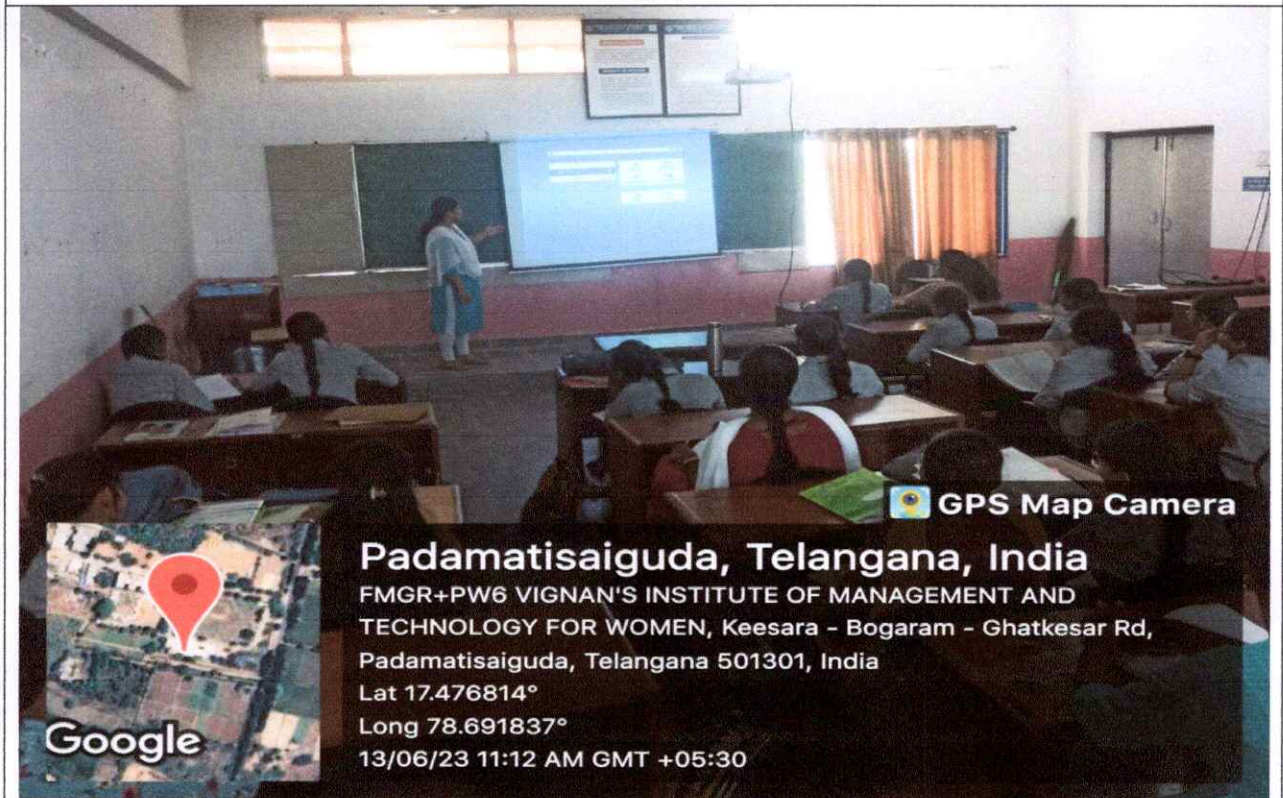

ATF-7

GPS Map Camera

Padamatisaiguda, Telangana, India

FMGR+PW6 VIGNAN'S INSTITUTE OF MANAGEMENT AND TECHNOLOGY FOR WOMEN, Keesara - Bogaram - Ghatkesar Rd, Padamatisaiguda, Telangana 501301, India

Lat 17.476814°

Long 78.691837°

13/06/23 11:12 AM GMT +05:30

Google

ATF-9