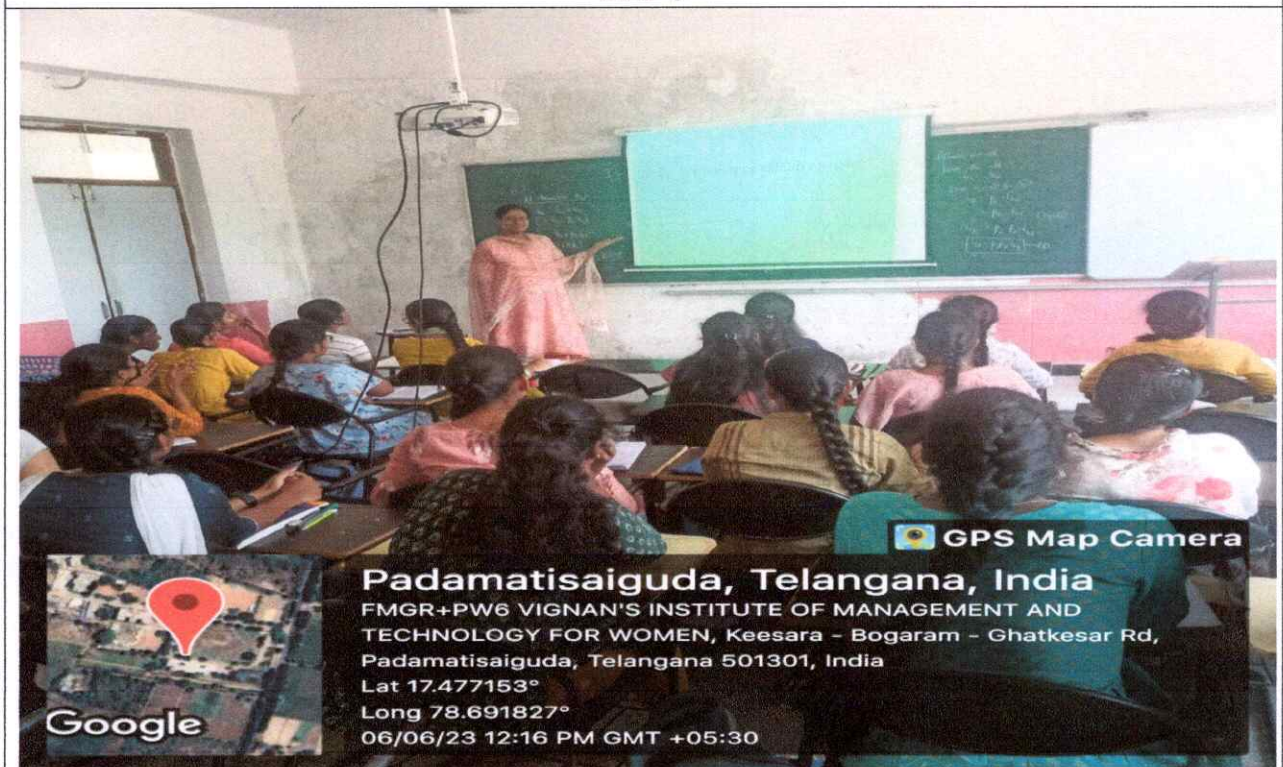

BFF-6

Padamatisaiguda, Telangana, India
FMGR+PW6 VIGNAN'S INSTITUTE OF MANAGEMENT AND TECHNOLOGY FOR WOMEN, Keesara - Bogaram - Ghatkesar Rd, Padamatisaiguda, Telangana 501301, India
Lat 17.476939°
Long 78.692018°
05/05/23 02:01 PM GMT +05:30

BFF-5

GPS Map Camera