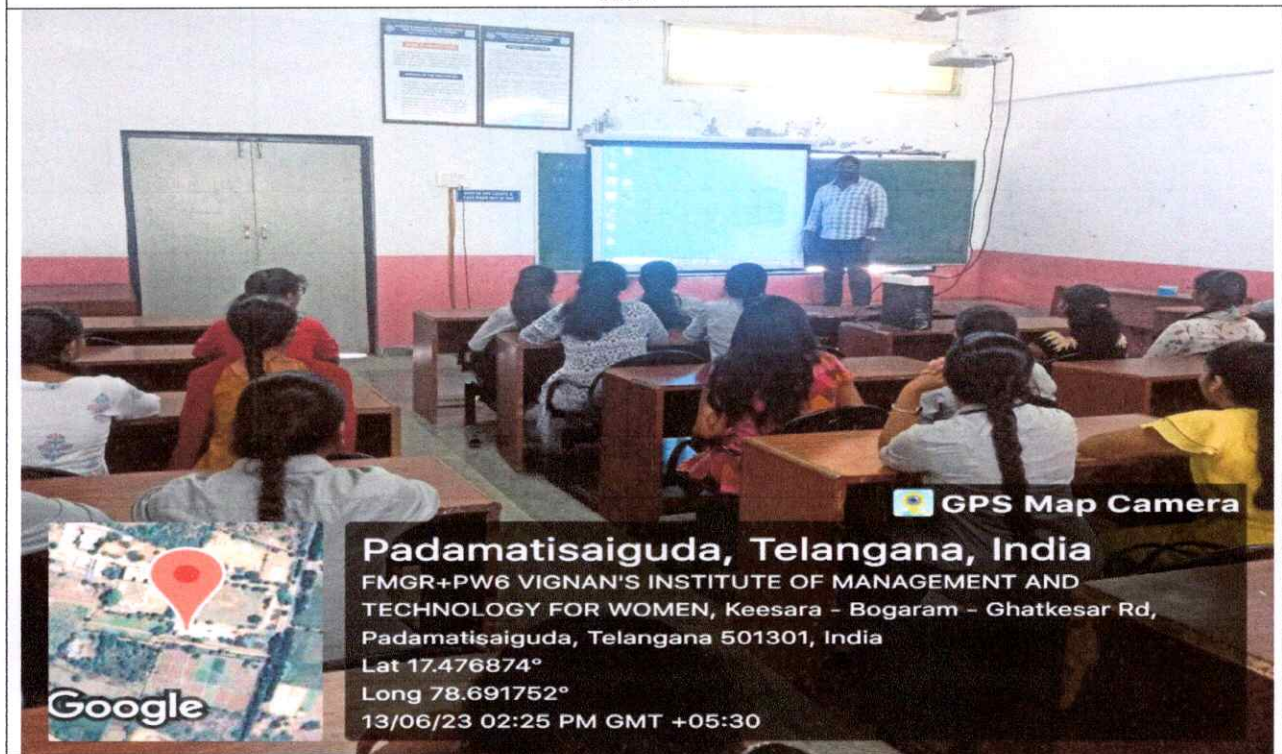

GPS Map Camera
Padamatisaiguda, Telangana, India
FMGR+PW6 VIGNAN'S INSTITUTE OF MANAGEMENT AND TECHNOLOGY FOR WOMEN, Keesara - Bogaram - Ghatkesar Rd, Padamatisaiguda, Telangana 501301, India
Lat 17.476898°
Long 78.691687°
05/05/23 09:55 AM GMT +05:30

ATF-4

GPS Map Camera
Padamatisaiguda, Telangana, India
FMGR+PW6 VIGNAN'S INSTITUTE OF MANAGEMENT AND TECHNOLOGY FOR WOMEN, Keesara - Bogaram - Ghatkesar Rd, Padamatisaiguda, Telangana 501301, India
Lat 17.476874°
Long 78.691752°
13/06/23 02:25 PM GMT +05:30