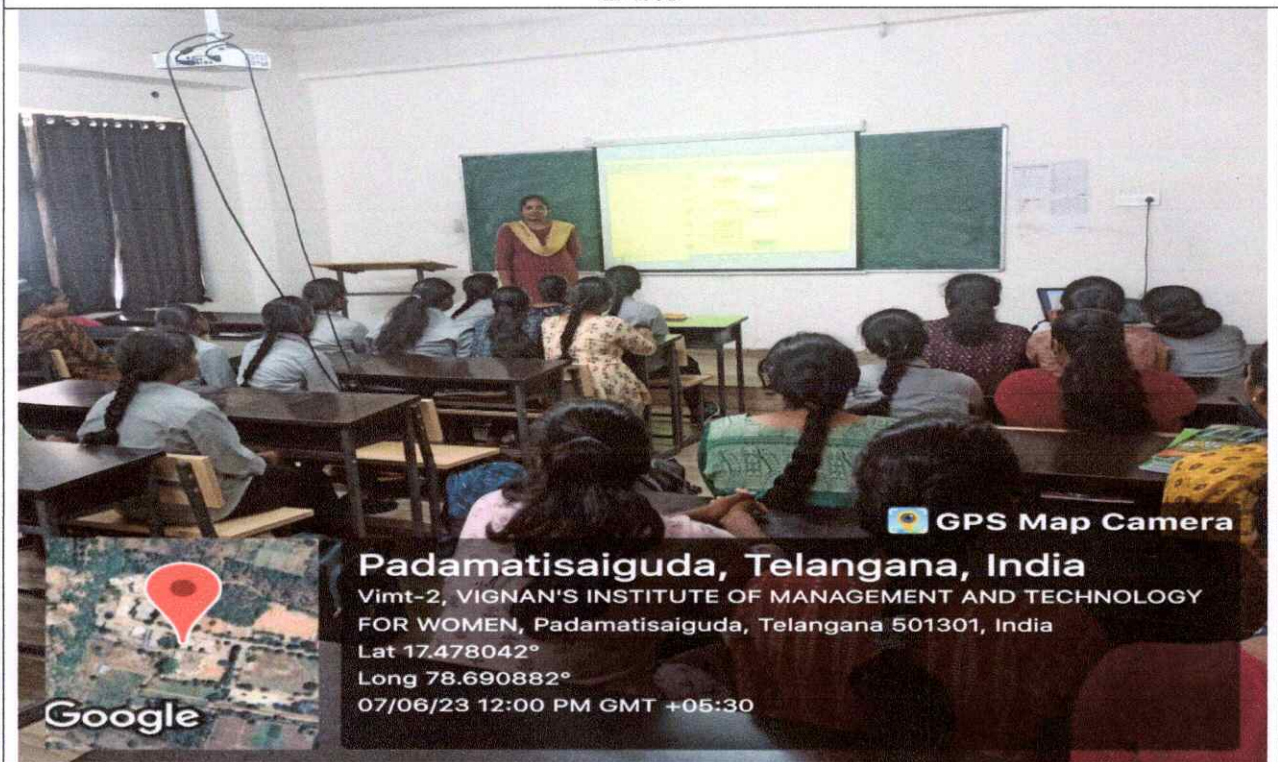

B-203

Padamatisaiguda, Telangana, India
Vimt-2, VIGNAN'S INSTITUTE OF MANAGEMENT AND TECHNOLOGY FOR WOMEN, Padamatisaiguda, Telangana 501301, India
Lat 17.478042°
Long 78.690882°
07/06/23 12:00 PM GMT +05:30