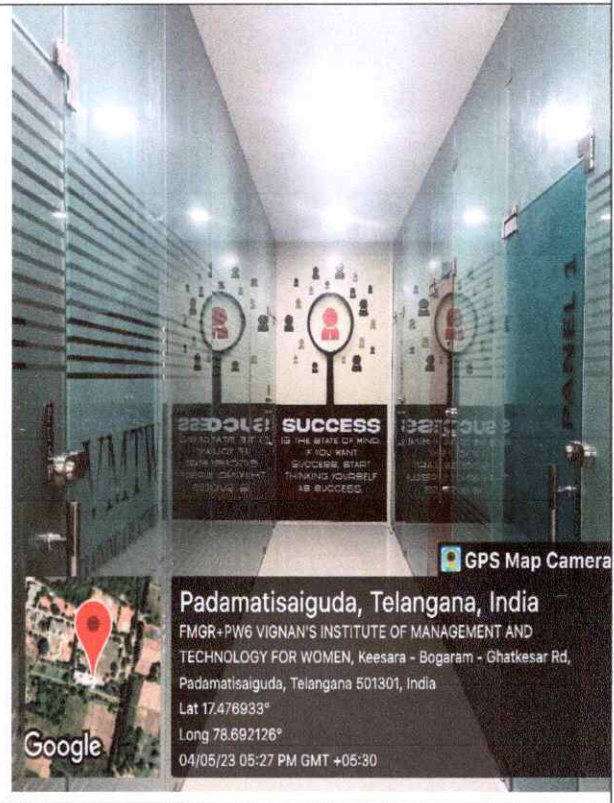

VIGNAN'S INSTITUTE OF MANAGEMENT AND TECHNOLOGY FOR WOMEN

Sponsored by Lavu Educational Society, Approved by AICTE, New Delhi & Affiliated to JNTUH, Hyderabad.
Kondapur (V), Ghatkesar (M), Medchal - Malkajgiri (D) - 501 301 Phone: +91 96529 10002/3