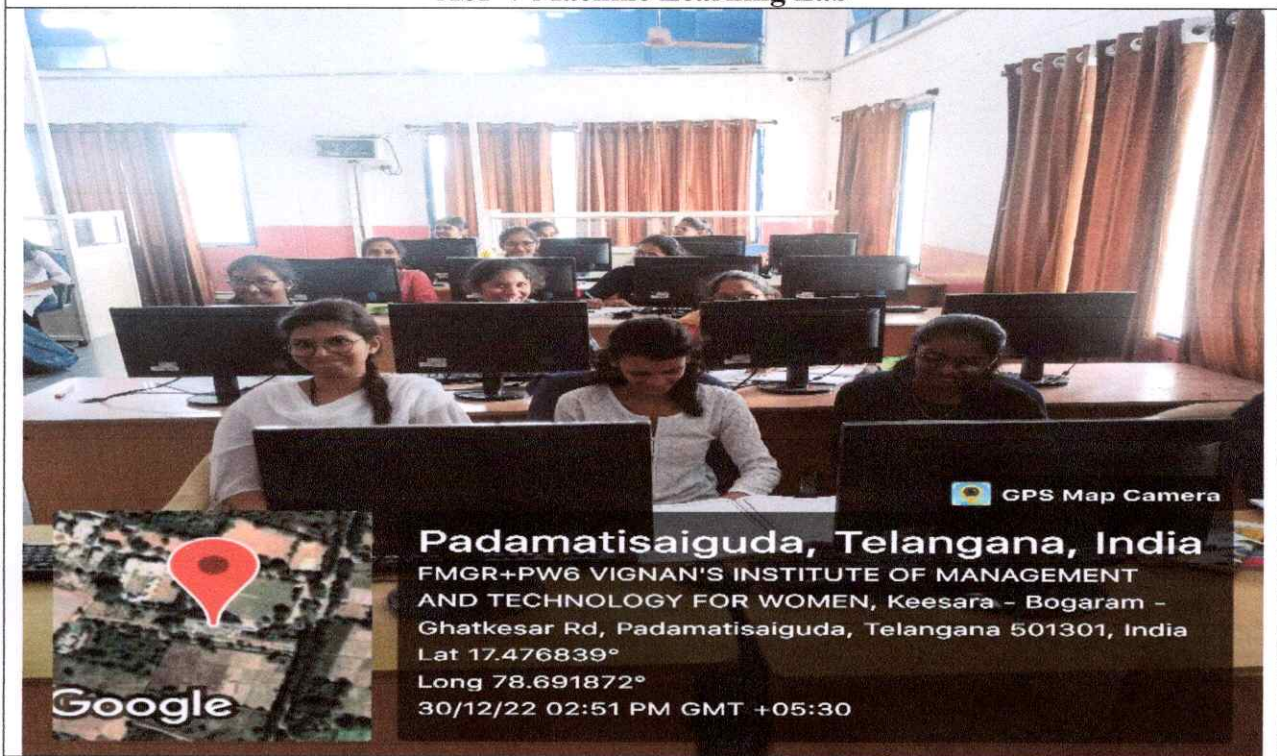

ASF-7 Machine Learning Lab

Padamatisaiguda, Telangana, India

FMGR+PW6 VIGNAN'S INSTITUTE OF MANAGEMENT AND TECHNOLOGY FOR WOMEN, Keesara - Bogaram - Ghatkesar Rd, Padamatisaiguda, Telangana 501301, India
Lat 17.476839°

Long 78.691872°
30/12/22 02:51 PM GMT +05:30