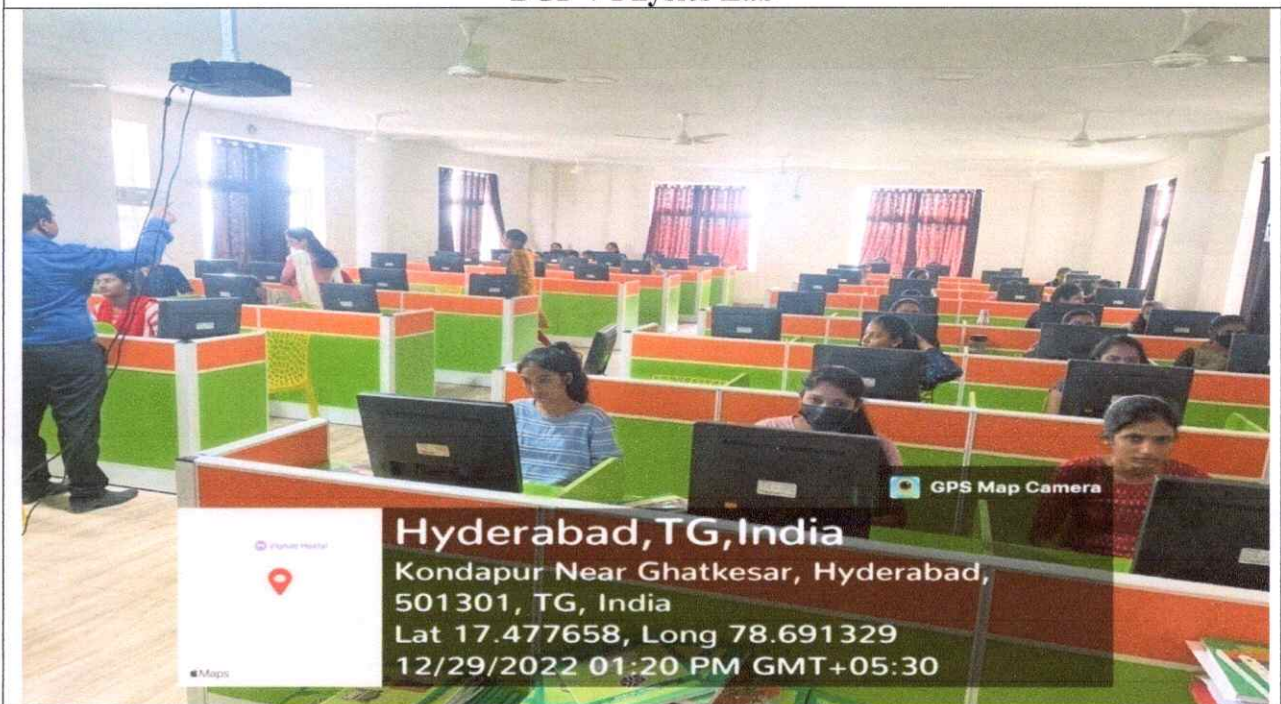

Padamatisaiguda, Telangana, India
Vimt-2, VIGNAN'S INSTITUTE OF MANAGEMENT AND TECHNOLOGY FOR WOMEN, Padamatisaiguda, Telangana 501301, India
Lat 17.478139°
Long 78.690879°
09/05/23 03:08 PM GMT +05:30

BGF-7 Physics Lab

Hyderabad, TG, India
Kondapur Near Ghatkesar, Hyderabad, 501301, TG, India
Lat 17.477658, Long 78.691329
12/29/2022 01:20 PM GMT+05:30