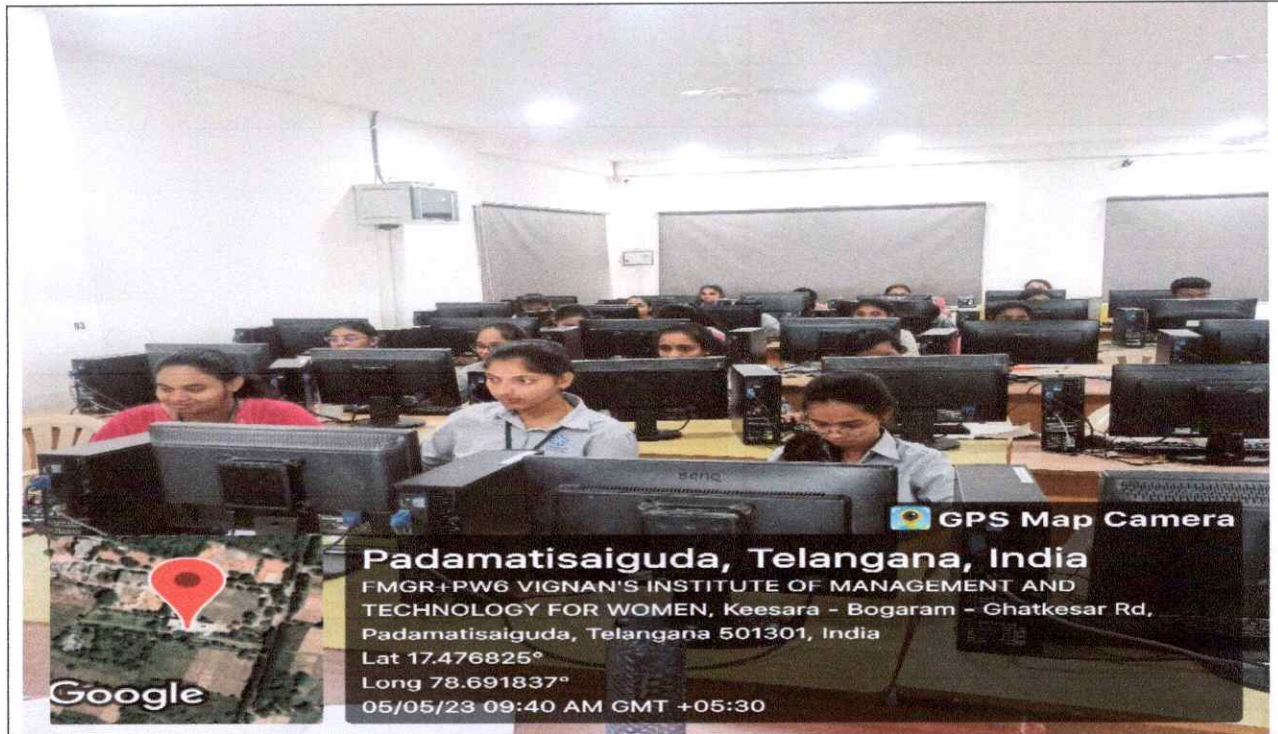

VIGNAN'S INSTITUTE OF MANAGEMENT AND TECHNOLOGY FOR WOMEN

Sponsored by Lavu Educational Society, Approved by AICTE, New Delhi & Affiliated to JNTUH, Hyderabad.
Kondapur (V), Ghatkesar (M), Medchal - Malkajgiri (D) - 501 301 Phone: +91 96529 10002/3