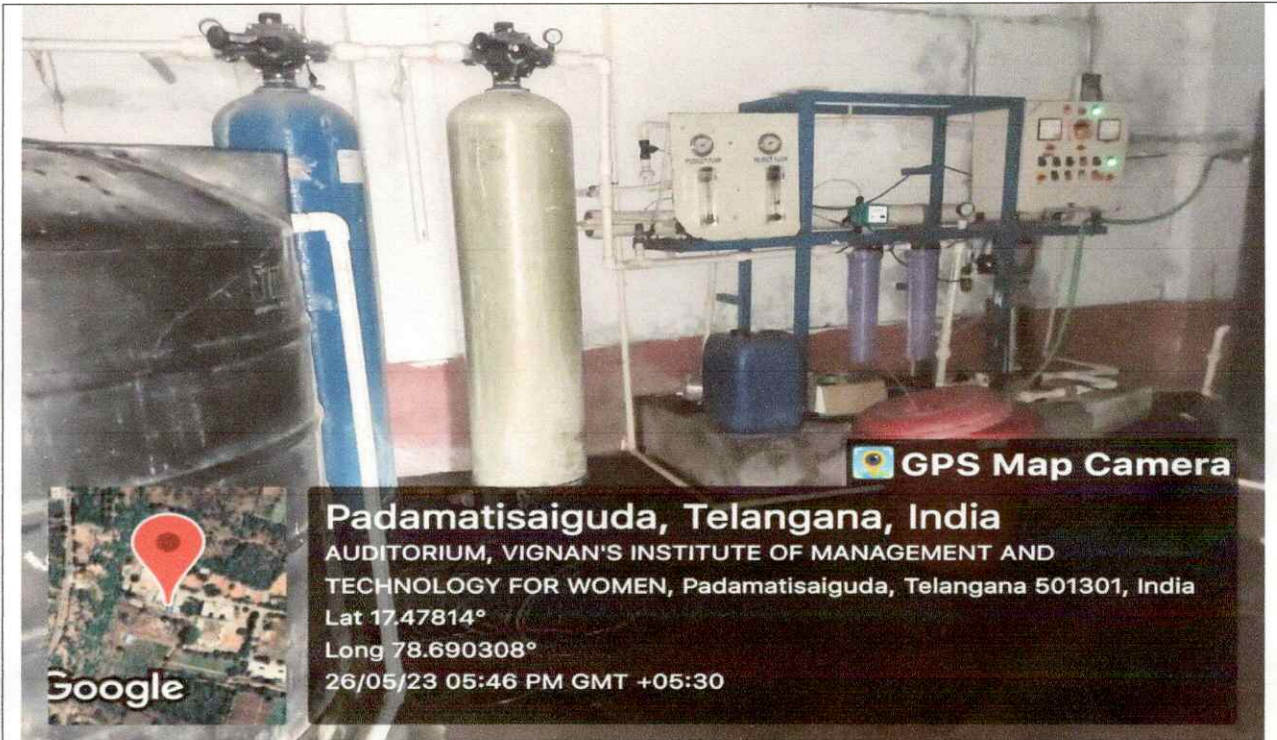

VIGNAN'S INSTITUTE OF MANAGEMENT AND TECHNOLOGY FOR WOMEN

Sponsored by Lavu Educational Society, Approved by AICTE, New Delhi & Affiliated to JNTUH, Hyderabad. Kondapur (V), Ghatkesar (M), Medchal - Malkajgiri (D) - 501 301 Phone: +91 96529 10002/3