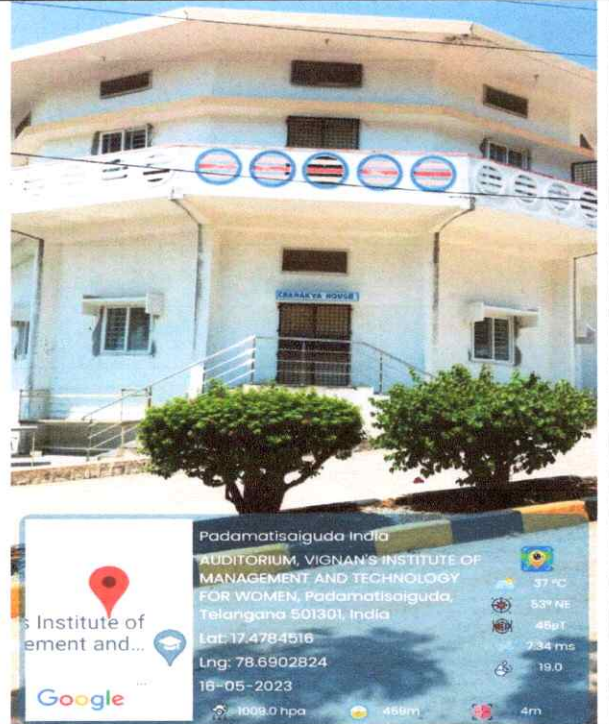

VIGNAN'S INSTITUTE OF MANAGEMENT AND TECHNOLOGY FOR WOMEN

Sponsored by Lavu Educational Society, Approved by AICTE, New Delhi & Affiliated to JNTUH, Hyderabad.
Kondapur (V), Ghatkesar (M), Medchal - Malkajgiri (D) - 501 301 Phone: +91 96529 10002/3

Hostels

Principals Signature
PRINCIPAL
Vignan's Institute of Management & Technology For Women
Kondapur(V),Ghatkesar(M),Medchal-Malkajgiri(Dt)-501301
Telangana State