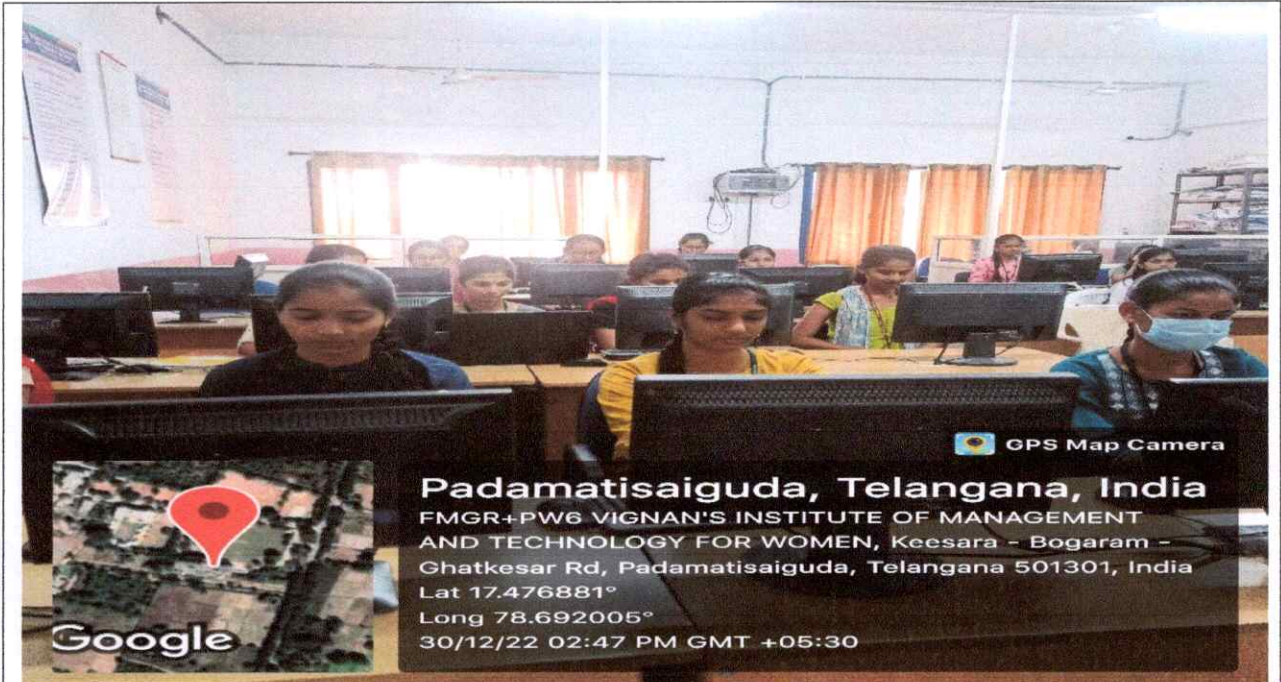

VIGNAN'S INSTITUTE OF MANAGEMENT AND TECHNOLOGY FOR WOMEN

Sponsored by Lavu Educational Society, Approved by AICTE, New Delhi & Affiliated to JNTUH, Hyderabad.
Kondapur (V), Ghatkesar (M), Medchal - Malkajgiri (D) - 501 301 Phone: +91 96529 10002/3