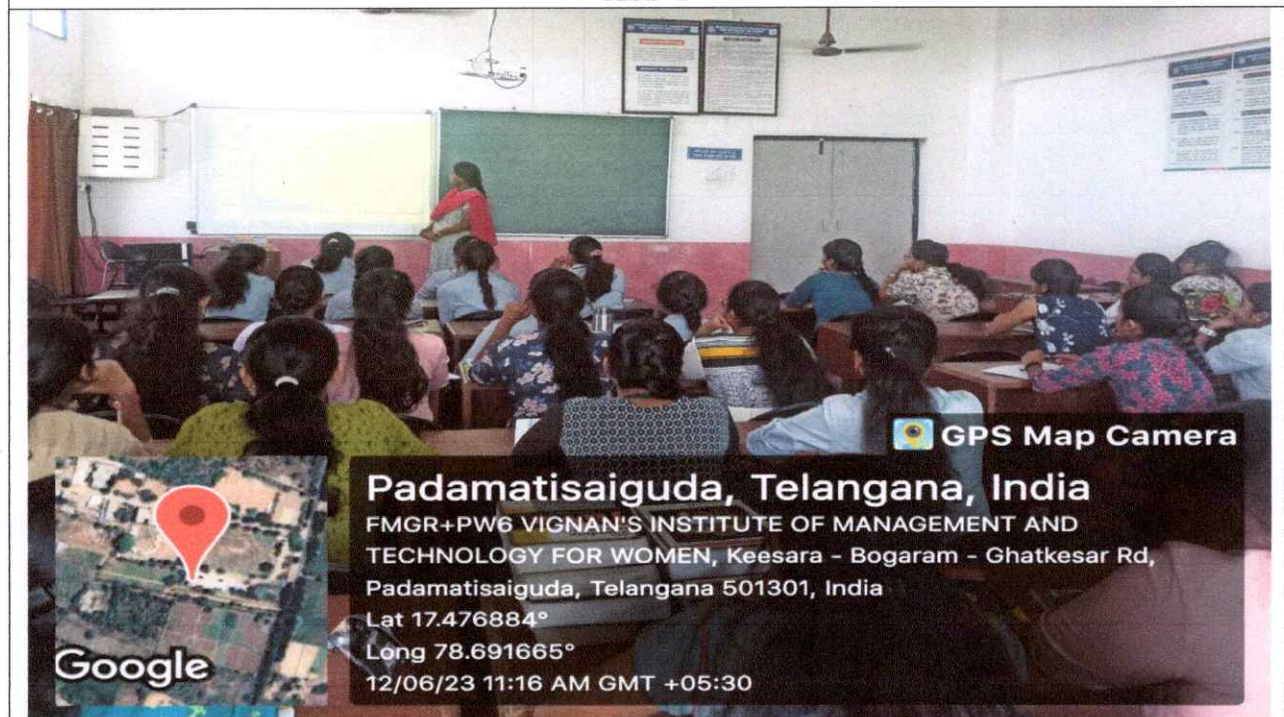

VIGNAN'S INSTITUTE OF MANAGEMENT AND TECHNOLOGY FOR WOMEN

Sponsored by Lavu Educational Society, Approved by AICTE, New Delhi & Affiliated to JNTUH, Hyderabad.
Kondapur (V), Ghatkesar (M), Medchal - Malkajgiri (D) - 501 301 Phone: +91 96529 10002/3

CLASS ROOMS

ASF-1

PRINCIPAL
Vignans Institute of Management & Technology For Women
Kondapur(V), Ghatkesar(M), Medchal-Malkajgiri(D)-501301
Telangana State