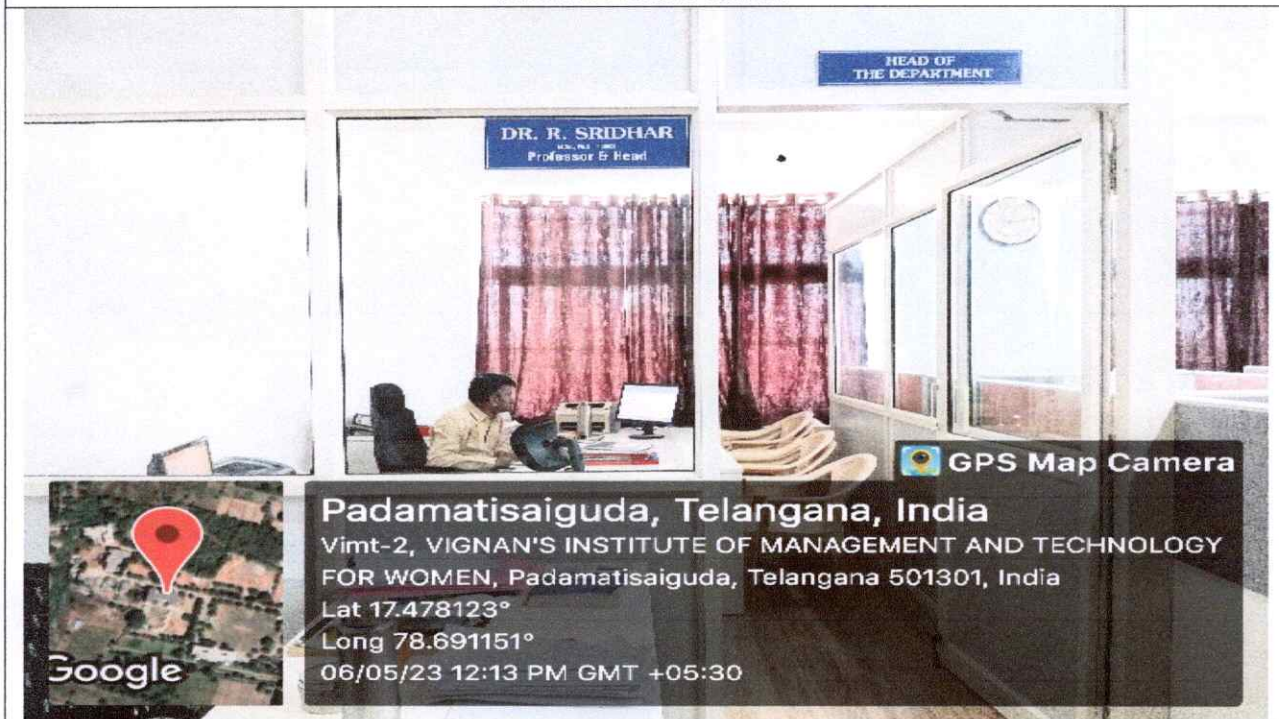

AI&ML-HOD Cabin

GPS Map Camera

Google

Padamatisaiguda, Telangana, India

Vimt-2, VIGNAN'S INSTITUTE OF MANAGEMENT AND TECHNOLOGY FOR WOMEN, Padamatisaiguda, Telangana 501301, India
Lat 17.478123°
Long 78.691151°
06/05/23 12:13 PM GMT +05:30