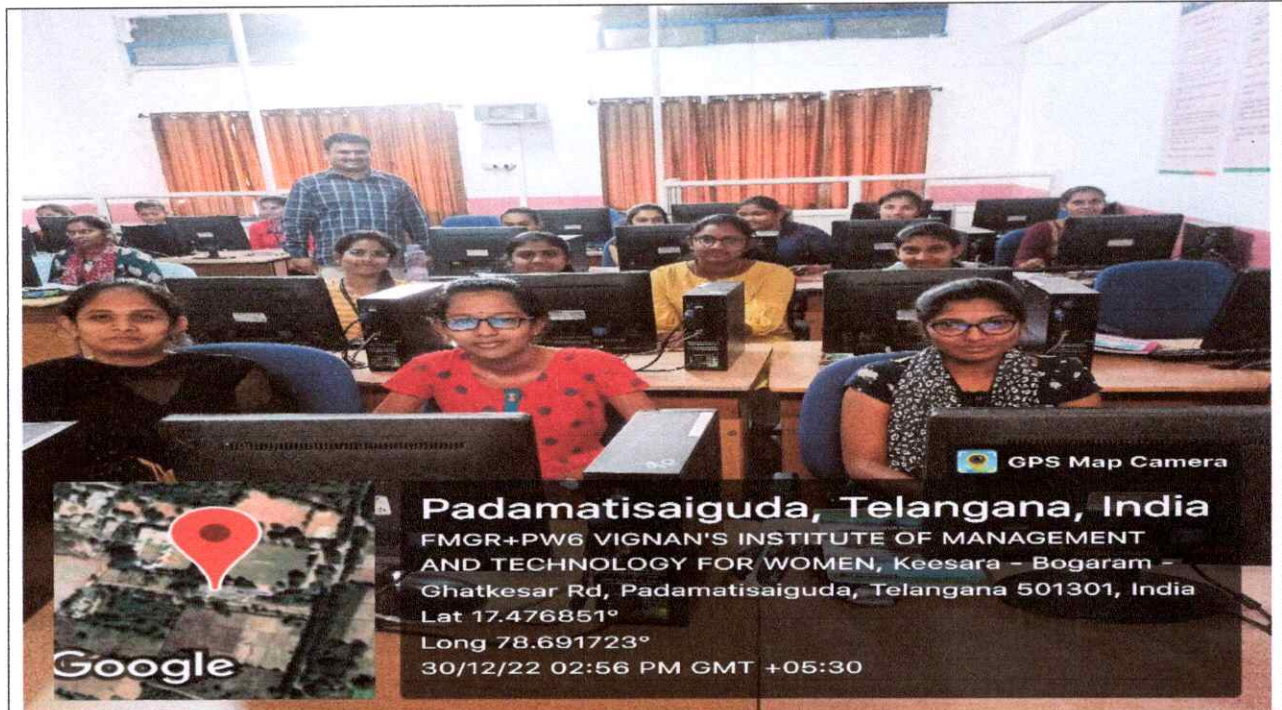

VIGNAN'S INSTITUTE OF MANAGEMENT AND TECHNOLOGY FOR WOMEN

Sponsored by Lavu Educational Society, Approved by AICTE, New Delhi & Affiliated to JNTUH, Hyderabad.
Kondapur (V), Ghatkesar (M), Medchal - Malkajgiri (D) - 501 301 Phone: +91 96529 10002/3