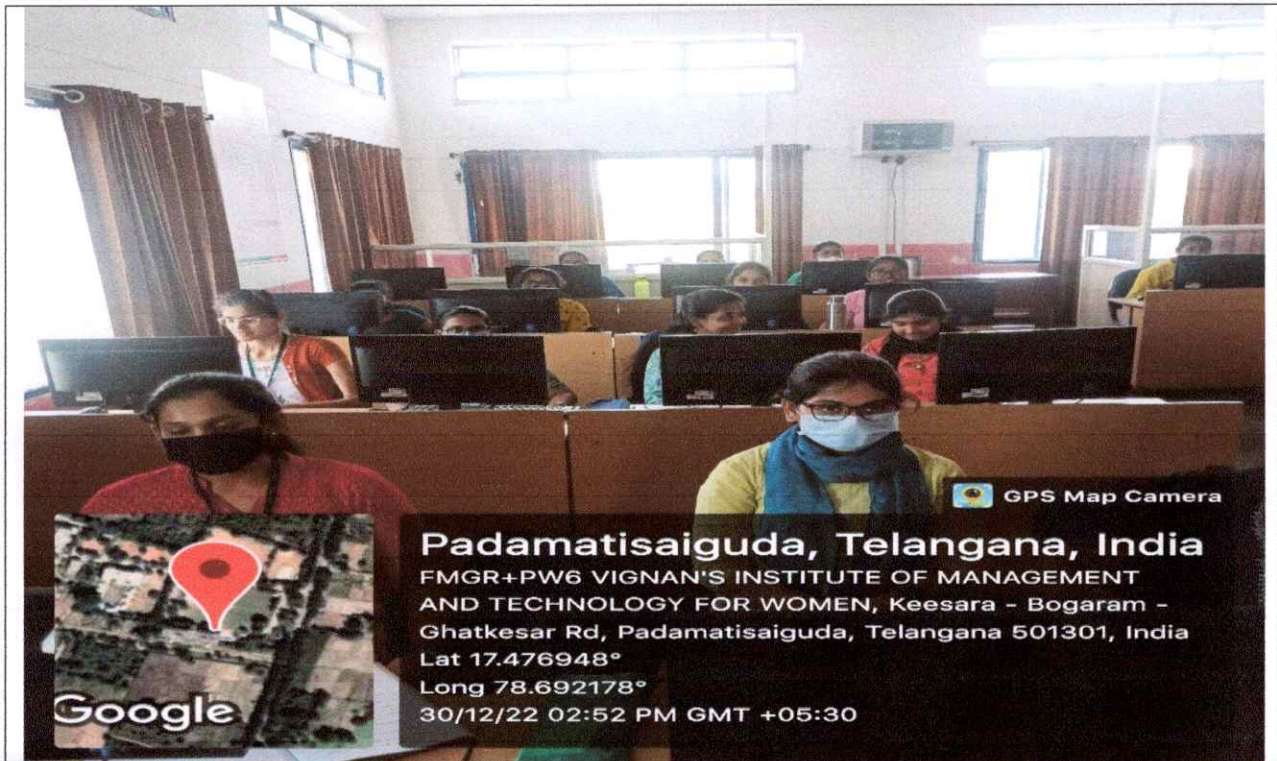

VIGNAN'S INSTITUTE OF MANAGEMENT AND TECHNOLOGY FOR WOMEN

Sponsored by Lavu Educational Society, Approved by AICTE, New Delhi & Affiliated to JNTUH, Hyderabad.
Kondapur (V), Ghatkesar (M), Medchal - Malkajgiri (D) - 501 301 Phone: +91 96529 10002/3

Padamatisaiguda, Telangana, India

FMGR+PW6 VIGNAN'S INSTITUTE OF MANAGEMENT AND TECHNOLOGY FOR WOMEN, Keesara - Bogaram - Ghatkesar Rd, Padamatisaiguda, Telangana 501301, India
Lat 17.476948°

Long 78.692178°
30/12/22 02:52 PM GMT +05:30