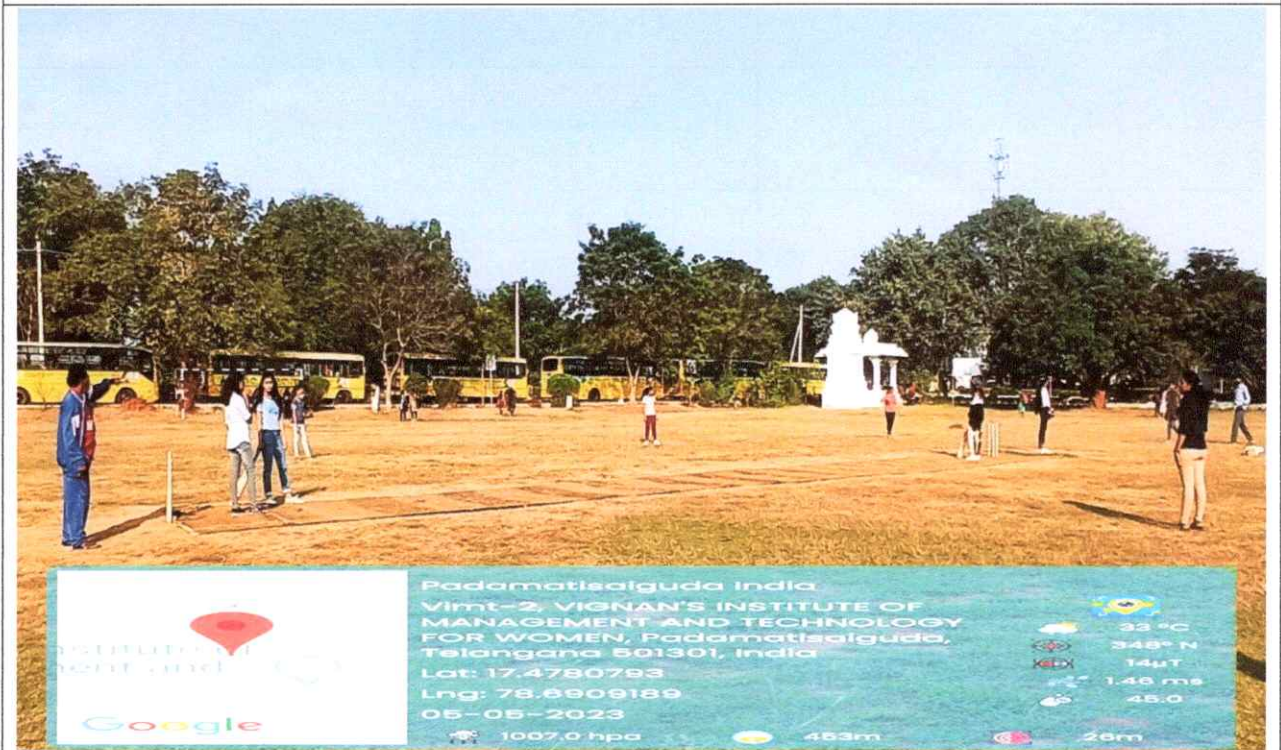

VIGNAN'S INSTITUTE OF MANAGEMENT AND TECHNOLOGY FOR WOMEN

Sponsored by Lavu Educational Society, Approved by AICTE, New Delhi & Affiliated to JNTUH, Hyderabad.
Kondapur (V), Ghatkesar (M), Medchal - Malkajiri (D) - 501 301 Phone: +91 96529 10002/3

Cricket