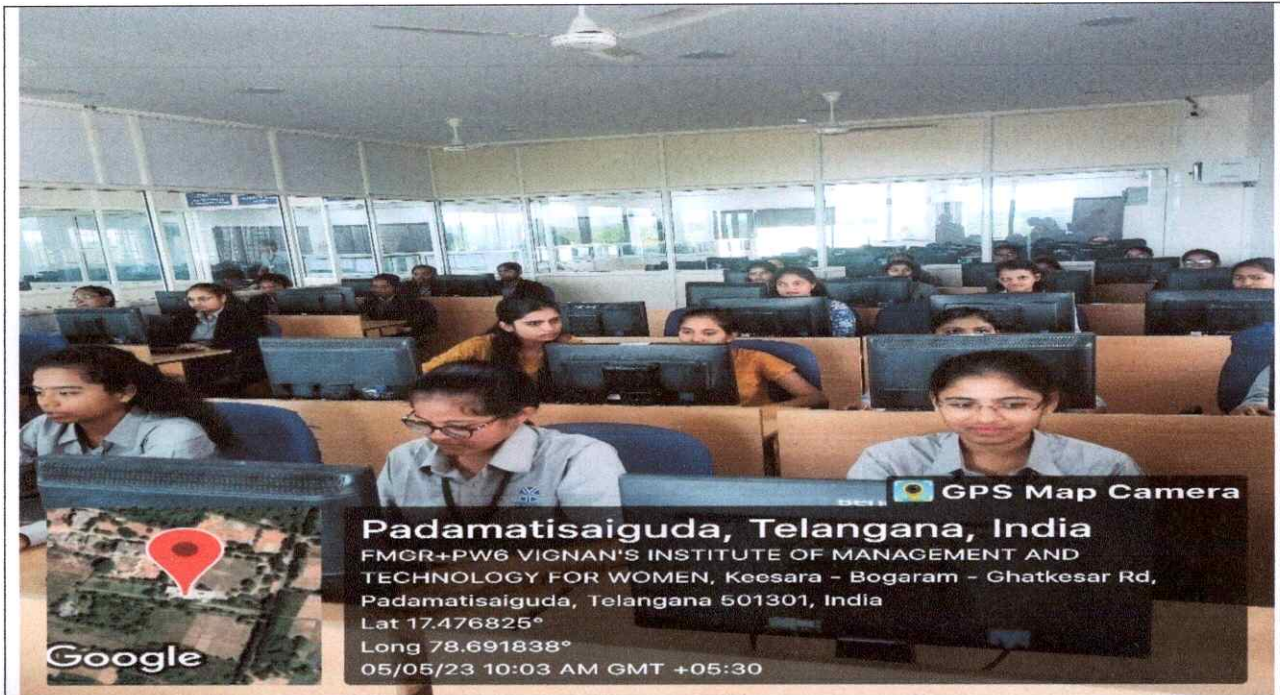

VIGNAN'S INSTITUTE OF MANAGEMENT AND TECHNOLOGY FOR WOMEN

Sponsored by Lavu Educational Society, Approved by AICTE, New Delhi & Affiliated to JNTUH, Hyderabad.
Kondapur (V), Ghatkesar (M), Medchal - Malkajgiri (D) - 501 301 Phone: +91 96529 10002/3

LABORATORIES