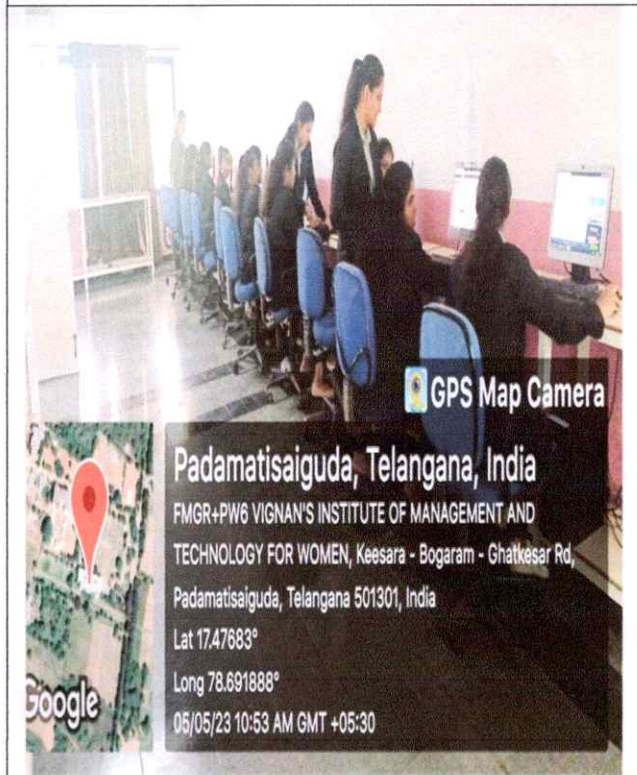

Central Library