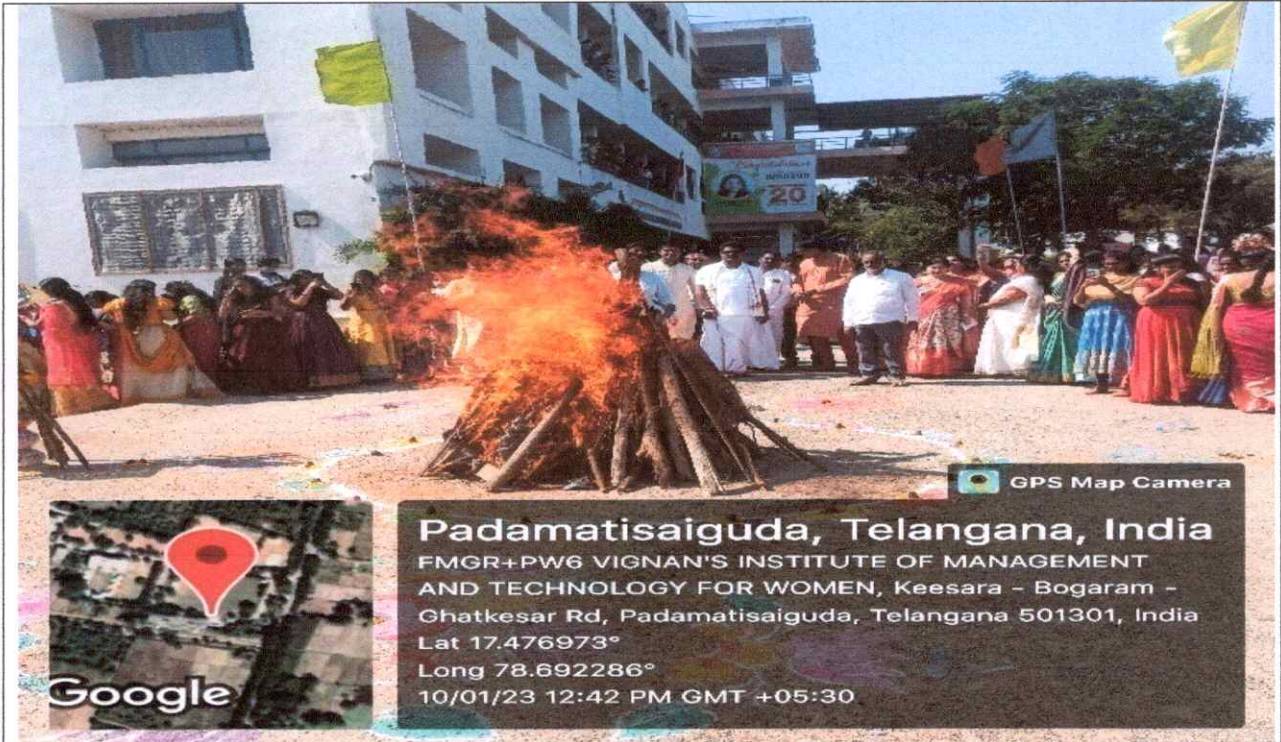

VIGNAN'S INSTITUTE OF MANAGEMENT AND TECHNOLOGY FOR WOMEN

Sponsored by Lavu Educational Society, Approved by AICTE, New Delhi & Affiliated to JNTUH, Hyderabad.
Kondapur (V), Ghatkesar (M), Medchal - Malkajgiri (D) - 501 301 Phone: +91 96529 10002/3