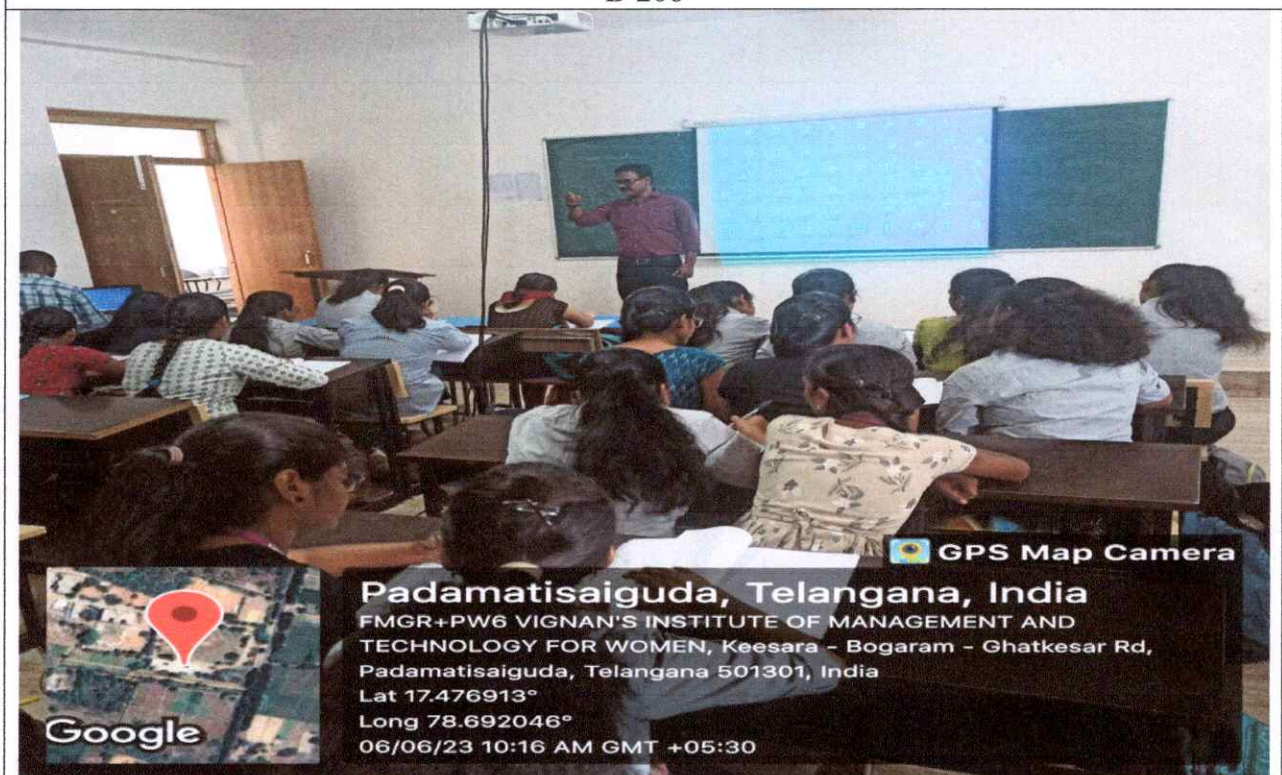

VIGNAN'S INSTITUTE OF MANAGEMENT AND TECHNOLOGY FOR WOMEN

Sponsored by Lavu Educational Society, Approved by AICTE, New Delhi & Affiliated to JNTUH, Hyderabad.
Kondapur (V), Ghatkesar (M), Medchal - Malkajiri (D) - 501 301 Phone: +91 96529 10002/3

B-206

VASHI
PRINCIPAL
Vignan's Institute of Management & Technology For Women
Kondapur(V), Ghatkesar(M), Medchal-Malkajiri(D)-501301
Telangana State