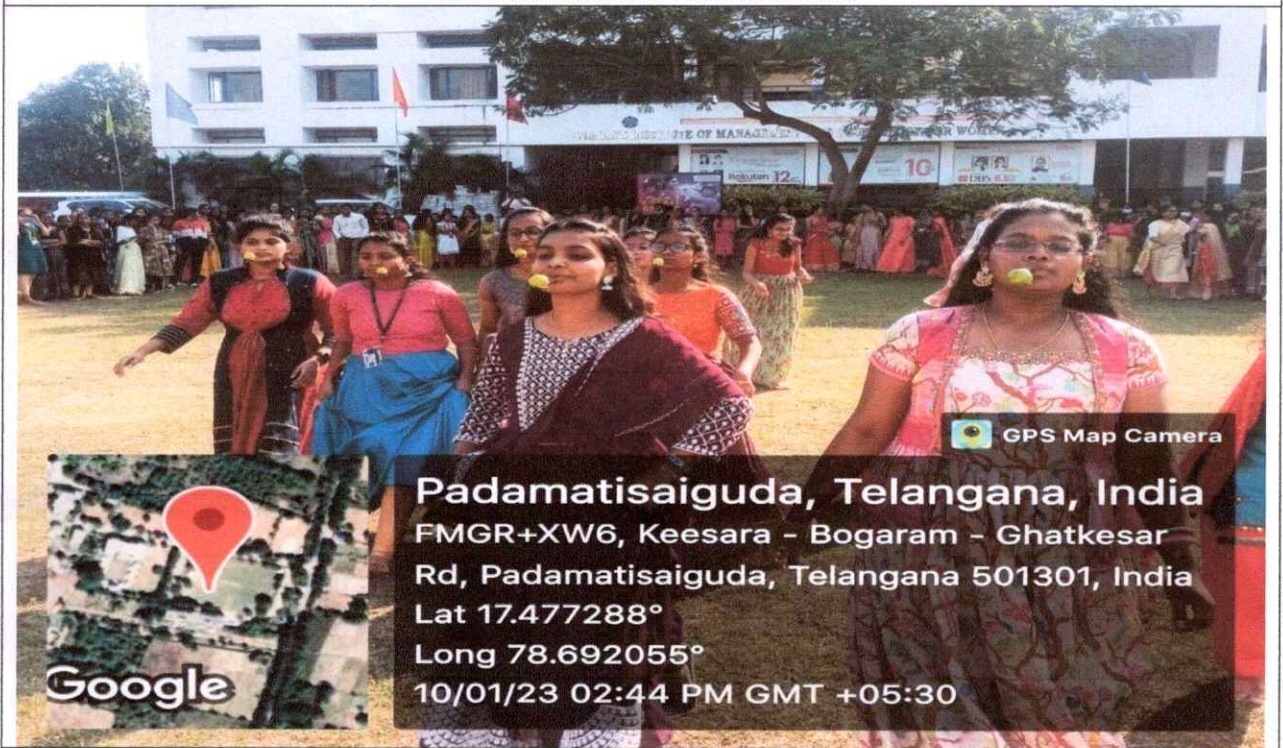

Art Exhibition in Cultural Fest

Padamatisaiguda, Telangana, India
FMGR+XW6, Keesara - Bogaram - Ghatkesar
Rd, Padamatisaiguda, Telangana 501301, India
Lat 17.477288°
Long 78.692055°
10/01/23 02:44 PM GMT +05:30