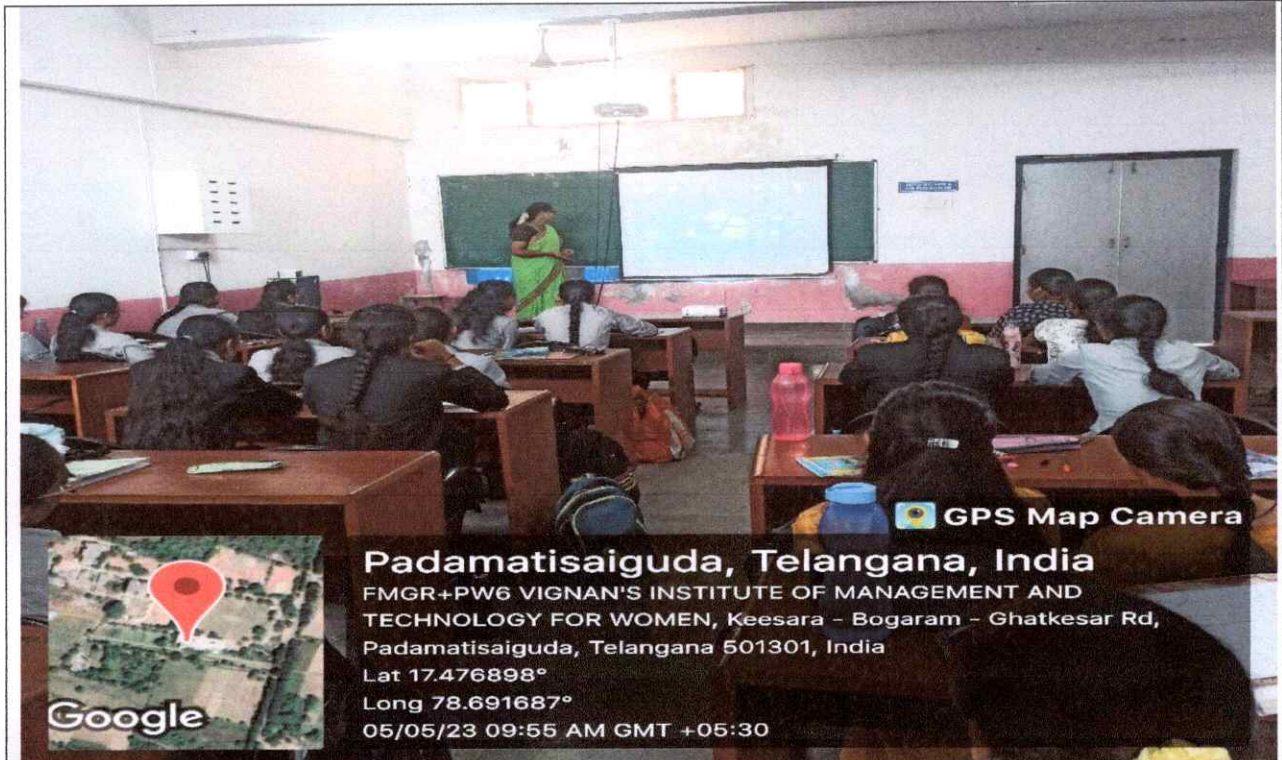

Sponsored by Lavu Educational Society, Approved by AICTE, New Delhi & Affiliated to JNTUH, Hyderabad.
Kondapur (V), Ghatkesar (M), Medchal - Malkajgiri (D) - 501 301 Phone: +91 96529 10002/3

GPS Map Camera
Padamatisaiguda, Telangana, India
FMGR+PW6 VIGNAN'S INSTITUTE OF MANAGEMENT AND TECHNOLOGY FOR WOMEN, Keesara - Bogaram - Ghatkesar Rd, Padamatisaiguda, Telangana 501301, India
Lat 17.476898°
Long 78.691687°
05/05/23 09:55 AM GMT +05:30