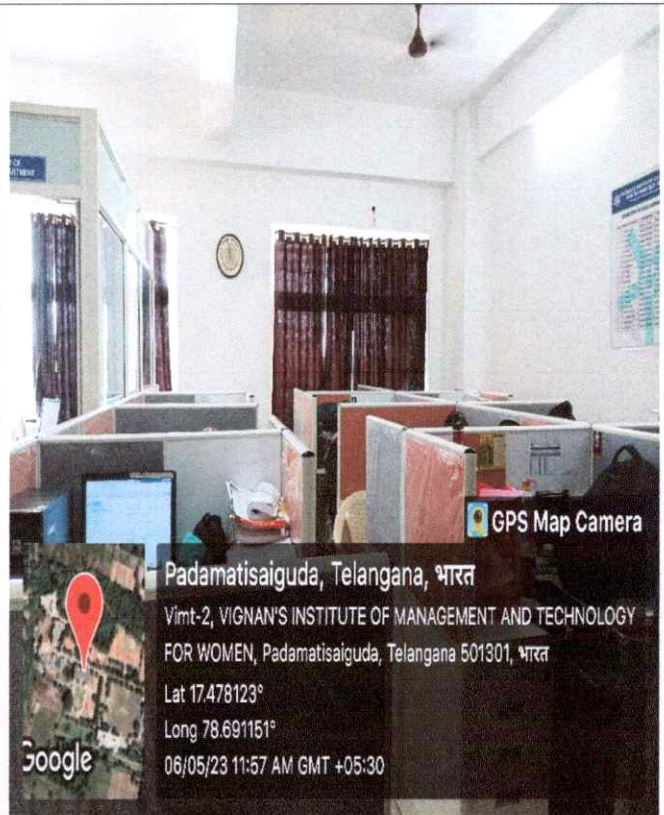

ECE Staff Room

AIML & IT Staff Room

BS & H Staff Room

Principals
PRINCIPAL
Vignan's Institute of Management & Technology For Women
Kondapur(V), Ghatkesar(M), Medchal-Malkajgiri(D)-501301
Telangana State

VIGNAN'S INSTITUTE OF MANAGEMENT AND TECHNOLOGY FOR WOMEN