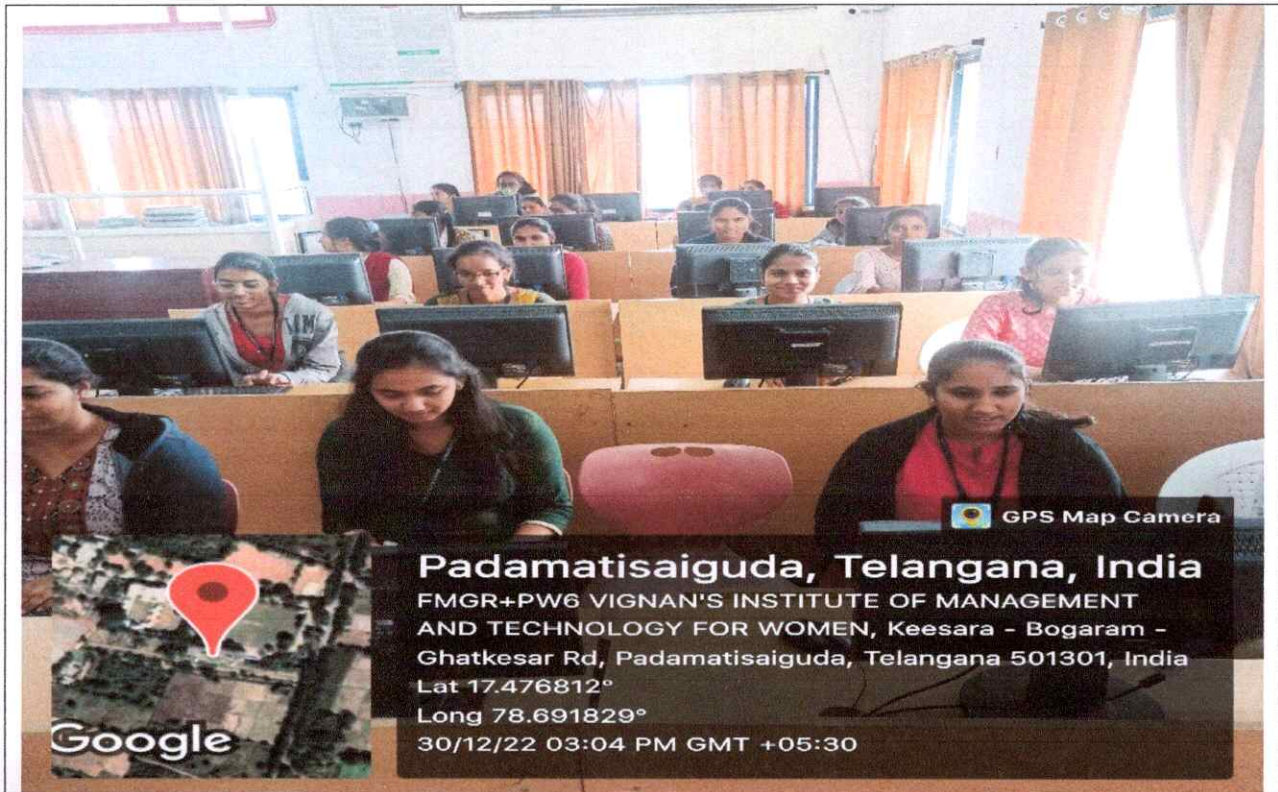

VIGNAN'S INSTITUTE OF MANAGEMENT AND TECHNOLOGY FOR WOMEN

Sponsored by Lavu Educational Society, Approved by AICTE, New Delhi & Affiliated to JNTUH, Hyderabad. Kondapur (V), Ghatkesar (M), Medchal - Malkajgiri (D) - 501 301 Phone: +91 96529 10002/3

Padamatisaiguda, Telangana, India

FMGR+PW6 VIGNAN'S INSTITUTE OF MANAGEMENT AND TECHNOLOGY FOR WOMEN, Keesara - Bogaram - Ghatkesar Rd, Padamatisaiguda, Telangana 501301, India
Lat 17.476812°
Long 78.691829°
30/12/22 03:04 PM GMT +05:30