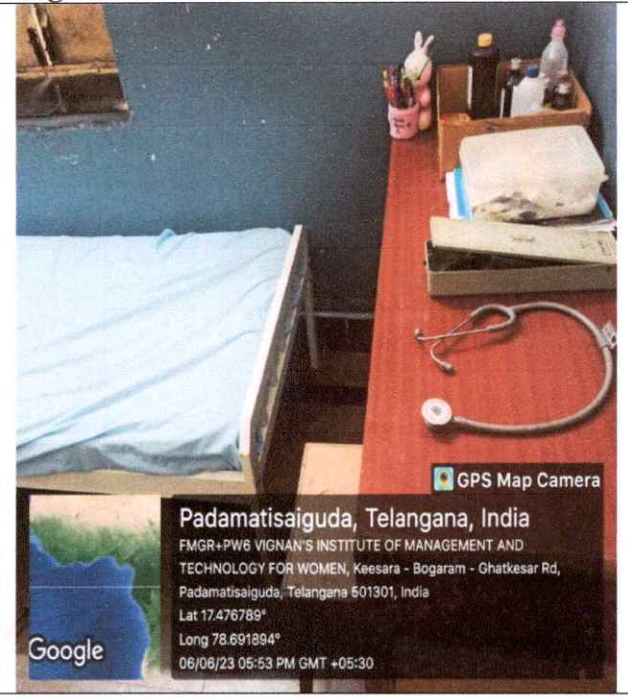

Ladies Waiting Hall

GPS Map Camera

Padamatisaiguda, Telangana, India
FMGR+PW8 VIGNAN'S INSTITUTE OF MANAGEMENT AND TECHNOLOGY FOR WOMEN, Keesara - Bogaram - Ghatkesar Rd, Padamatisaiguda, Telangana 501301, India
Lat 17.476789°
Long 78.691894°
06/06/23 05:53 PM GMT +05:30

Health Center