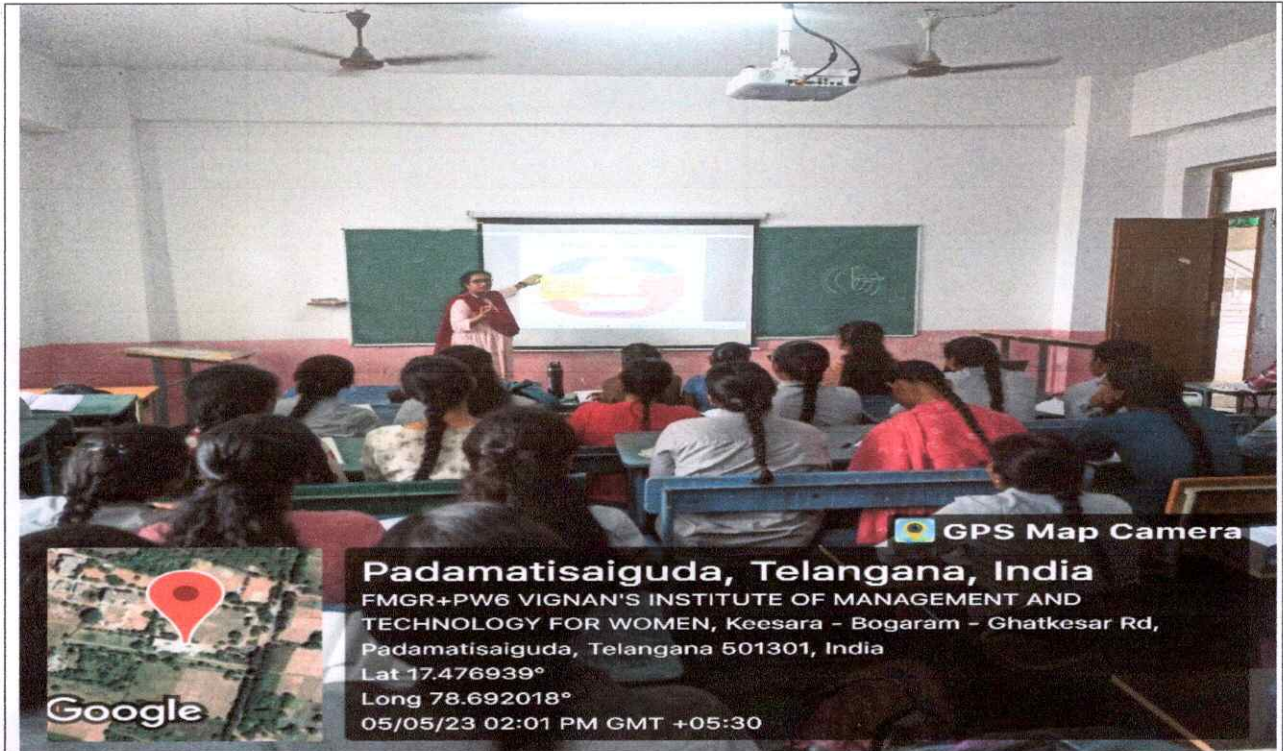

VIGNAN'S INSTITUTE OF MANAGEMENT AND TECHNOLOGY FOR WOMEN

Sponsored by Lavu Educational Society, Approved by AICTE, New Delhi & Affiliated to JNTUH, Hyderabad.
Kondapur (V), Ghatkesar (M), Medchal - Malkajgiri (D) - 501 301 Phone: +91 96529 10002/3

GPS Map Camera