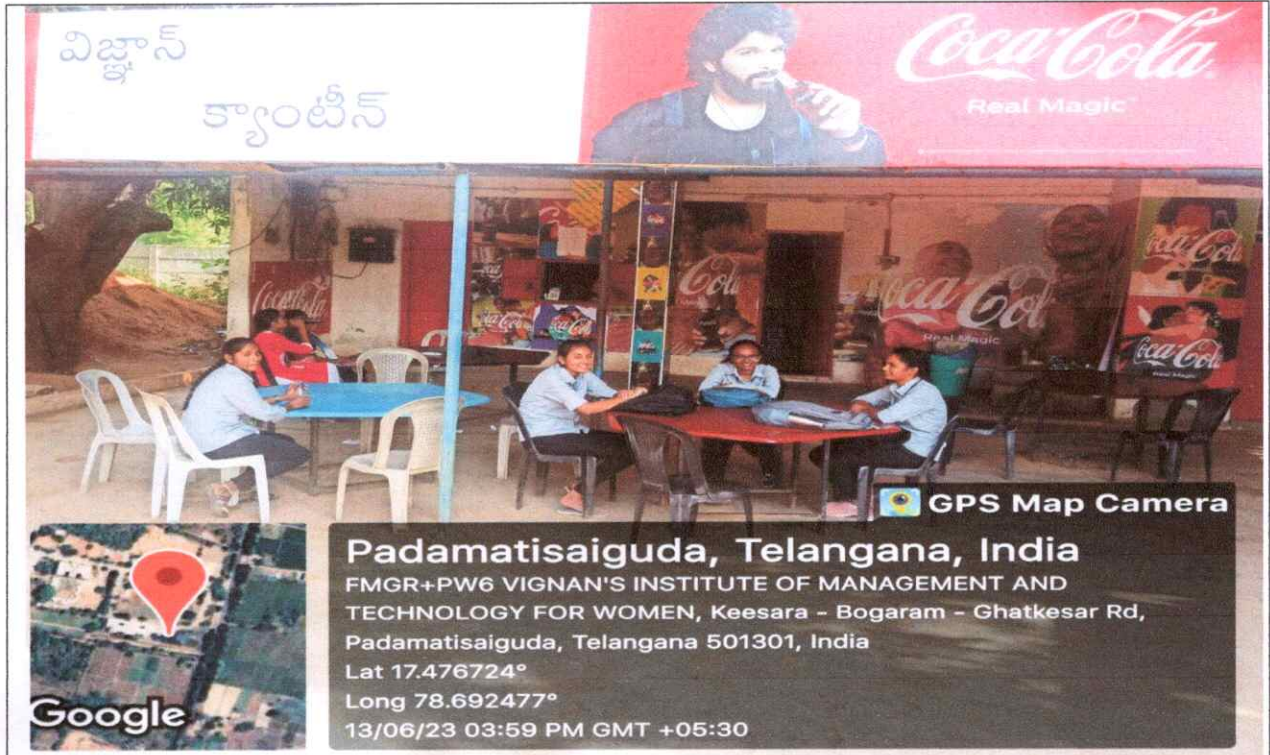

VIGNAN'S INSTITUTE OF MANAGEMENT AND TECHNOLOGY FOR WOMEN

Sponsored by Lavu Educational Society, Approved by AICTE, New Delhi & Affiliated to JNTUH, Hyderabad.
Kondapur (V), Ghatkesar (M), Medchal - Malkajgiri (D) - 501 301 Phone: +91 96529 10002/3

GPS Map Camera