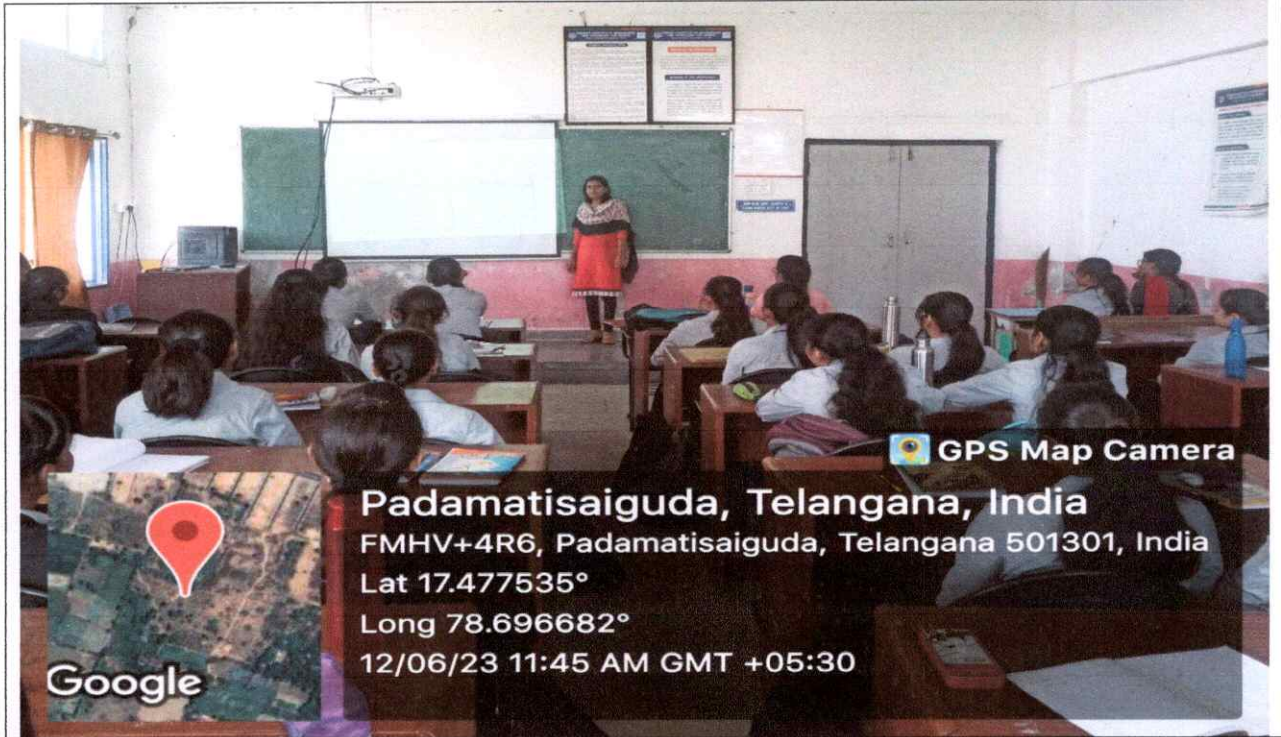

VIGNAN'S INSTITUTE OF MANAGEMENT AND TECHNOLOGY FOR WOMEN

Sponsored by Lavu Educational Society, Approved by AICTE, New Delhi & Affiliated to JNTUH, Hyderabad.
Kondapur (V), Ghatkesar (M), Medchal - Malkajgiri (D) - 501 301 Phone: +91 96529 10002/3

GPS Map Camera