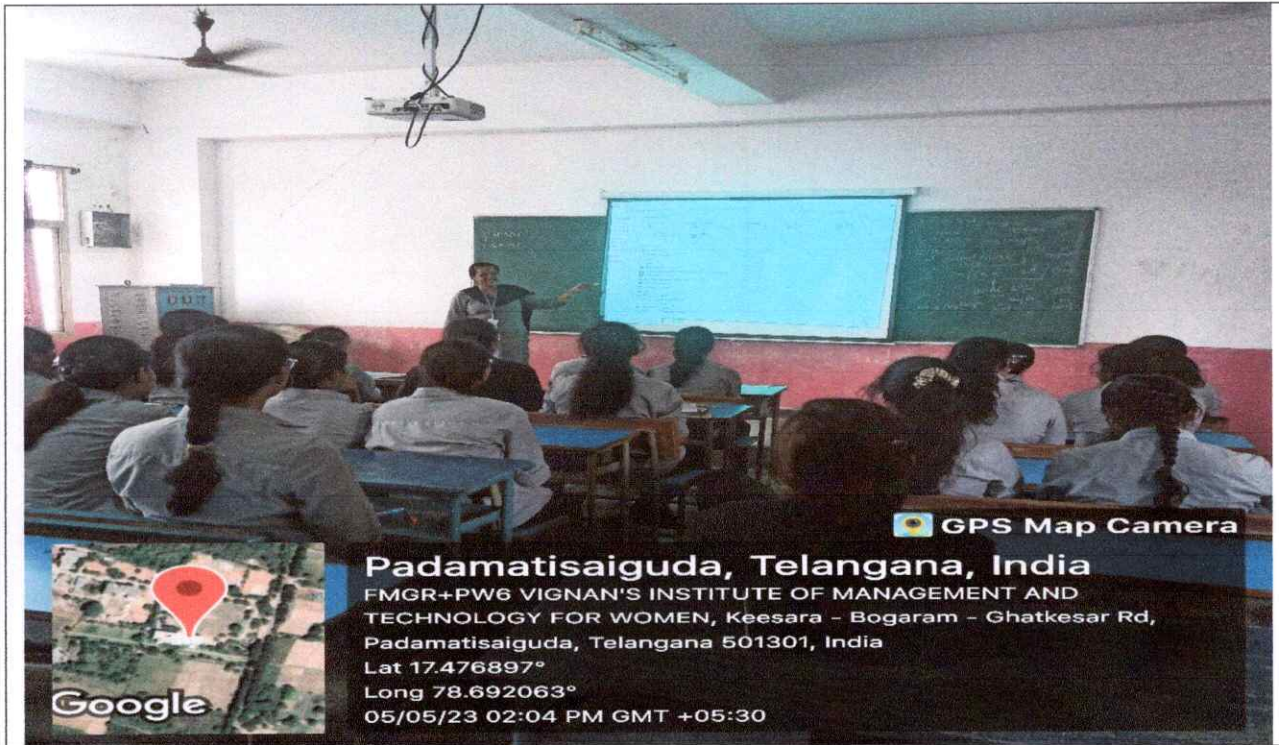

VIGNAN'S INSTITUTE OF MANAGEMENT AND TECHNOLOGY FOR WOMEN

Sponsored by Lavu Educational Society, Approved by AICTE, New Delhi & Affiliated to JNTUH, Hyderabad.
Kondapur (V), Ghatkesar (M), Medchal - Malkajgiri (D) - 501 301 Phone: +91 96529 10002/3

GPS Map Camera

Padamatisaiguda, Telangana, India

FMGR+PW6 VIGNAN'S INSTITUTE OF MANAGEMENT AND TECHNOLOGY FOR WOMEN, Keesara - Bogaram - Ghatkesar Rd, Padamatisaiguda, Telangana 501301, India

Lat 17.476897°

Long 78.692063°

05/05/23 02:04 PM GMT +05:30

BFF-7