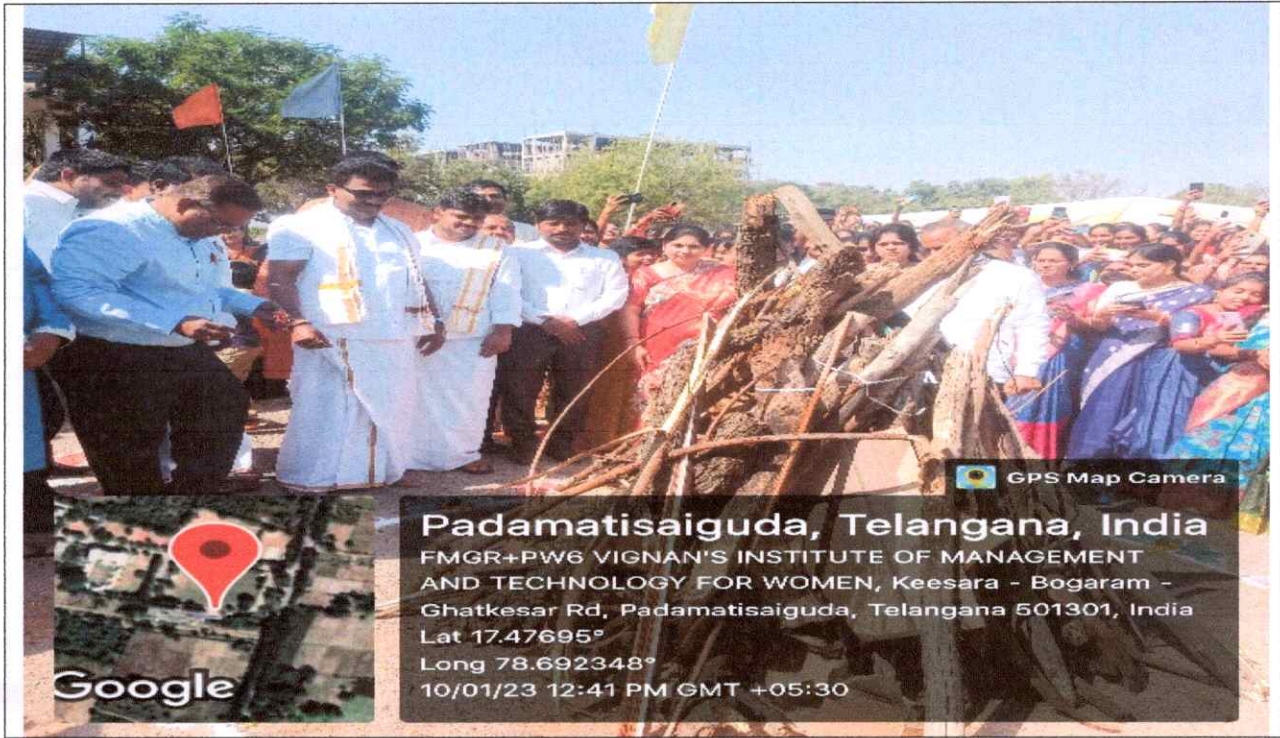

VIGNAN'S INSTITUTE OF MANAGEMENT AND TECHNOLOGY FOR WOMEN

Sponsored by Lavu Educational Society, Approved by AICTE, New Delhi & Affiliated to JNTUH, Hyderabad.
Kondapur (V), Ghatkesar (M), Medchal - Malkajgiri (D) - 501 301 Phone: +91 96529 10002/3

CULTURAL ACTIVITIES