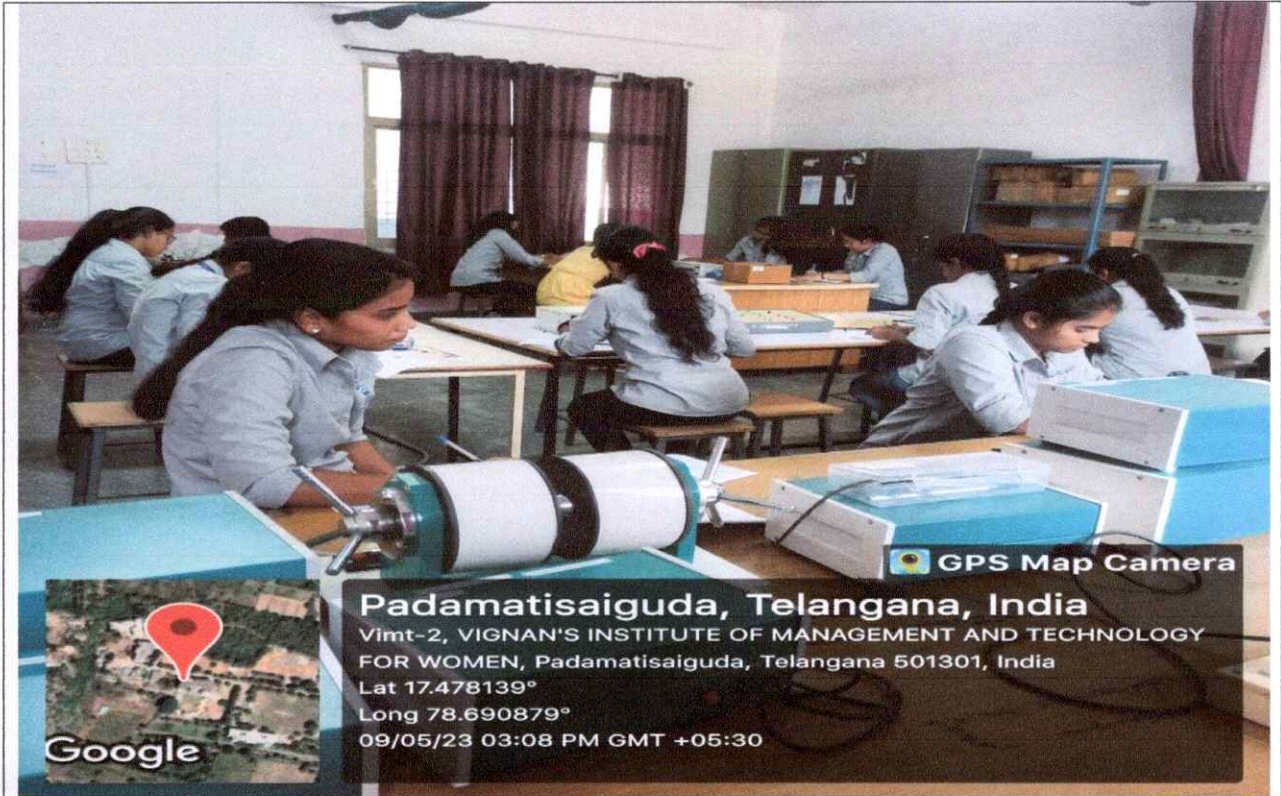

VIGNAN'S INSTITUTE OF MANAGEMENT AND TECHNOLOGY FOR WOMEN

Sponsored by Lavu Educational Society, Approved by AICTE, New Delhi & Affiliated to JNTUH, Hyderabad.
Kondapur (V), Ghatkesar (M), Medchal - Malkajiri (D) - 501 301 Phone: +91 96529 10002/3