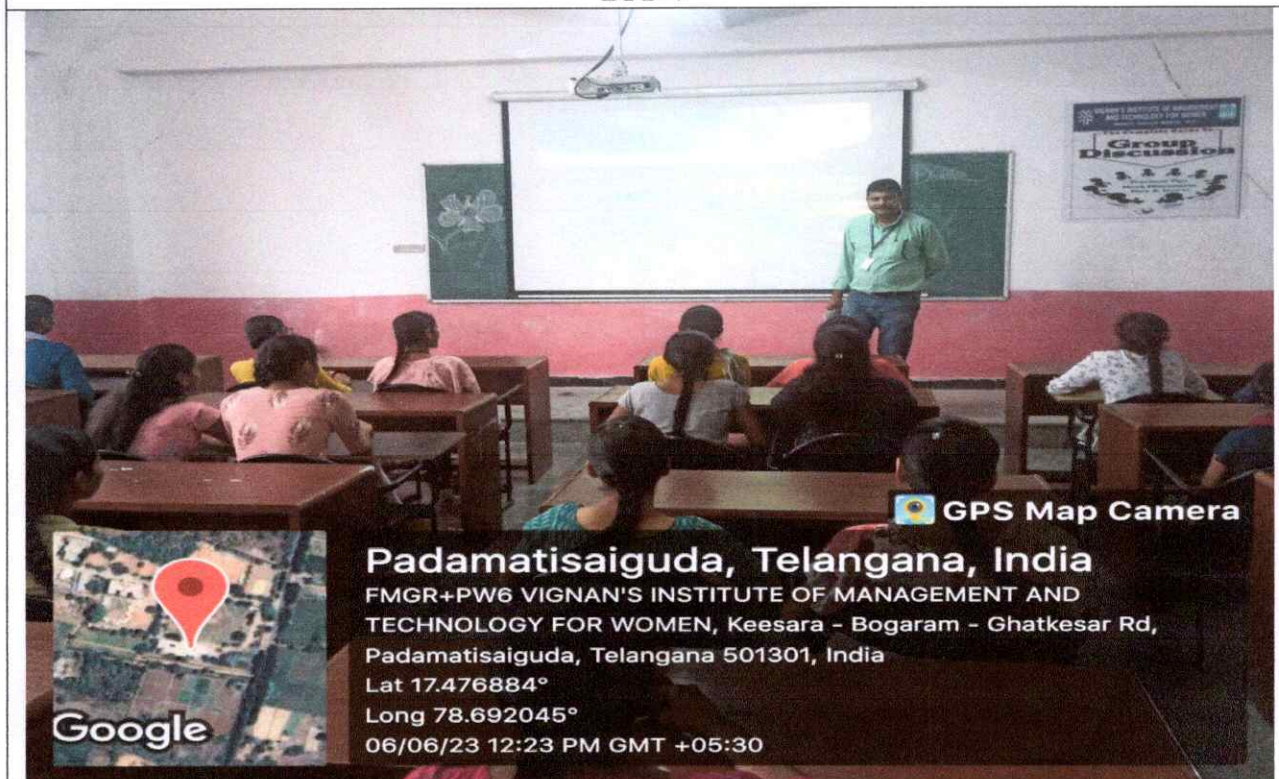

GPS Map Camera

Padamatisaiguda, Telangana, India

FMGR+PW6 VIGNAN'S INSTITUTE OF MANAGEMENT AND TECHNOLOGY FOR WOMEN, Keesara - Bogaram - Ghatkesar Rd, Padamatisaiguda, Telangana 501301, India

Lat 17.476884°

Long 78.692045°

06/06/23 12:23 PM GMT +05:30

BFF-8