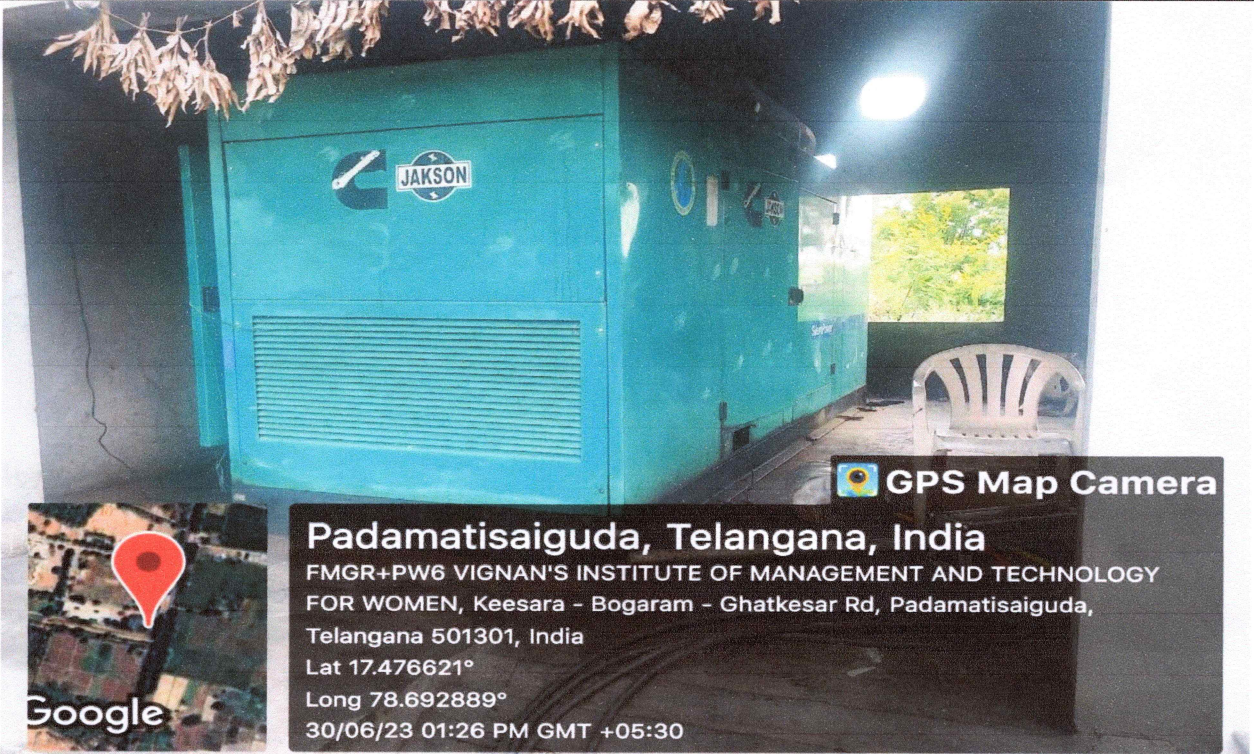

UPS Facility

GPS Map Camera