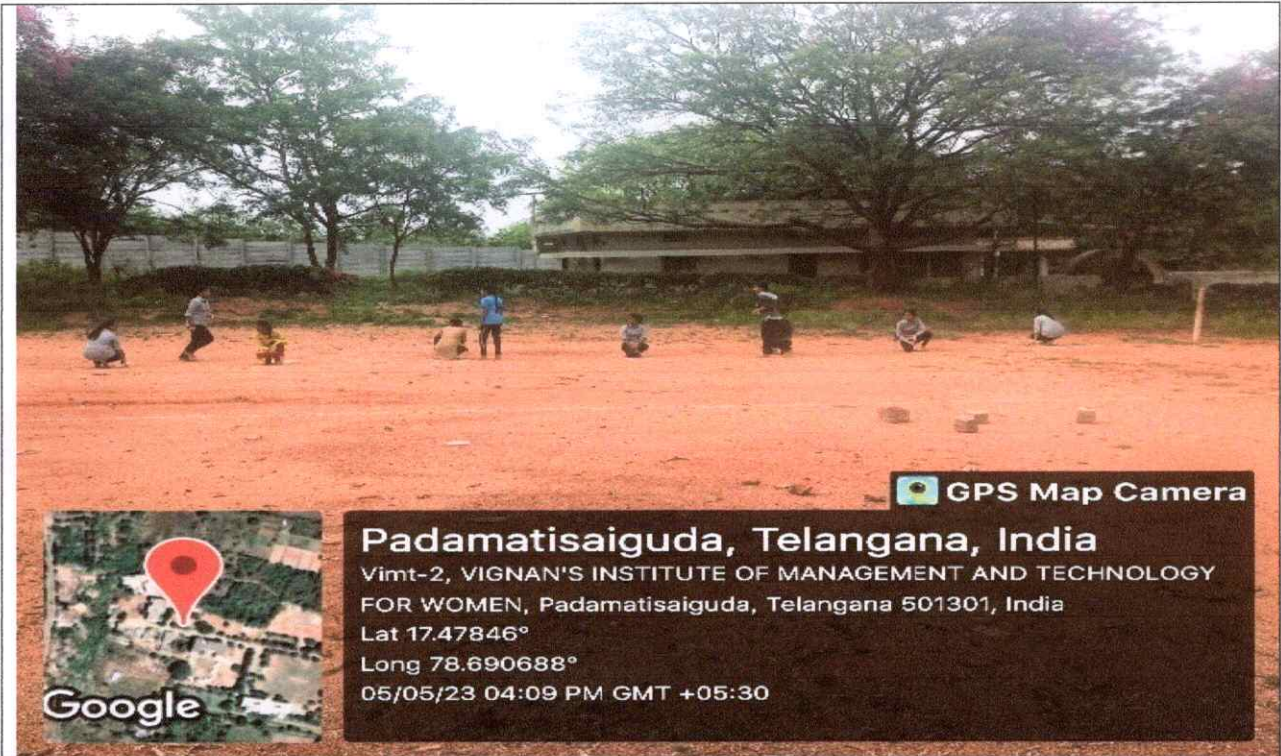

VIGNAN'S INSTITUTE OF MANAGEMENT AND TECHNOLOGY FOR WOMEN

Sponsored by Lavu Educational Society, Approved by AICTE, New Delhi & Affiliated to JNTUH, Hyderabad.
Kondapur (V), Ghatkesar (M), Medchal - Malkajgiri (D) - 501 301 Phone: +91 96529 10002/3