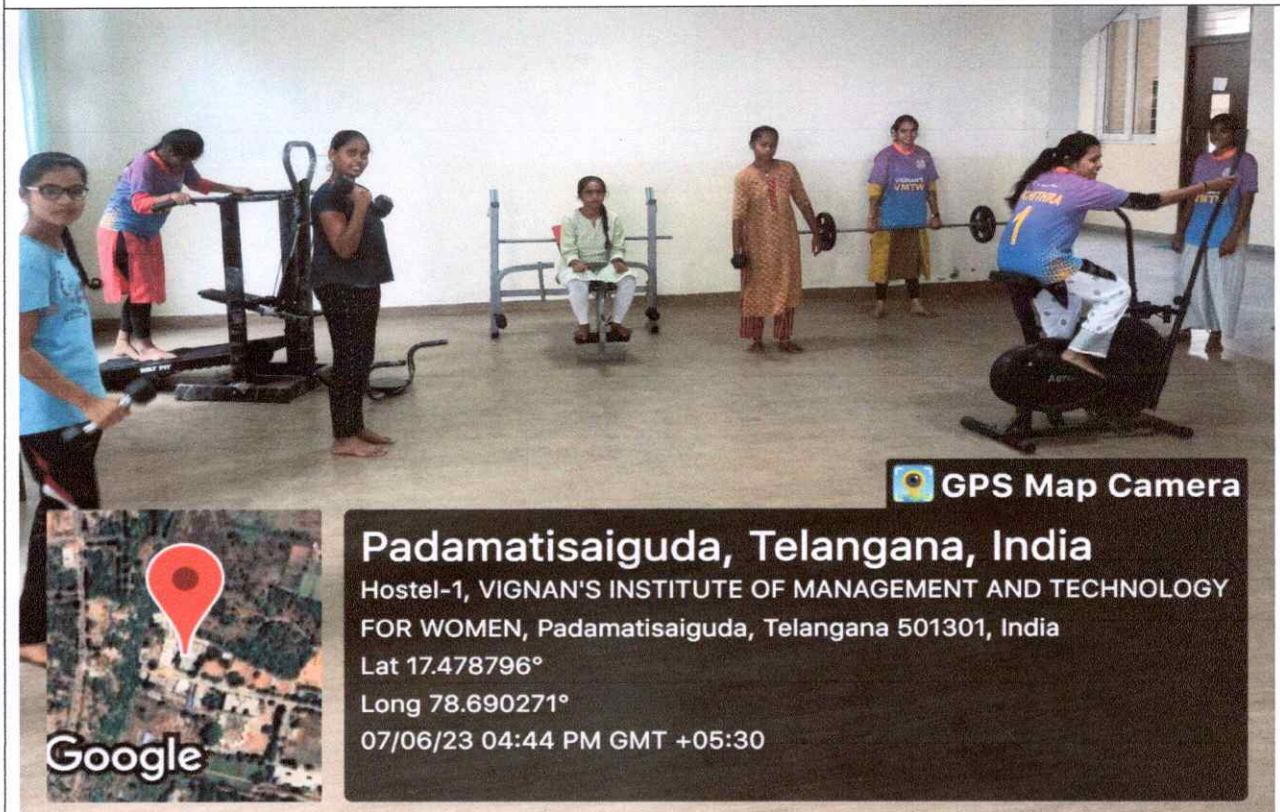

Padamatisaiguda, Telangana, India
Hostel-1, VIGNAN'S INSTITUTE OF MANAGEMENT AND TECHNOLOGY FOR WOMEN, Padamatisaiguda, Telangana 501301, India
Lat 17.478831°
Long 78.690285°
07/06/23 04:50 PM GMT +05:30