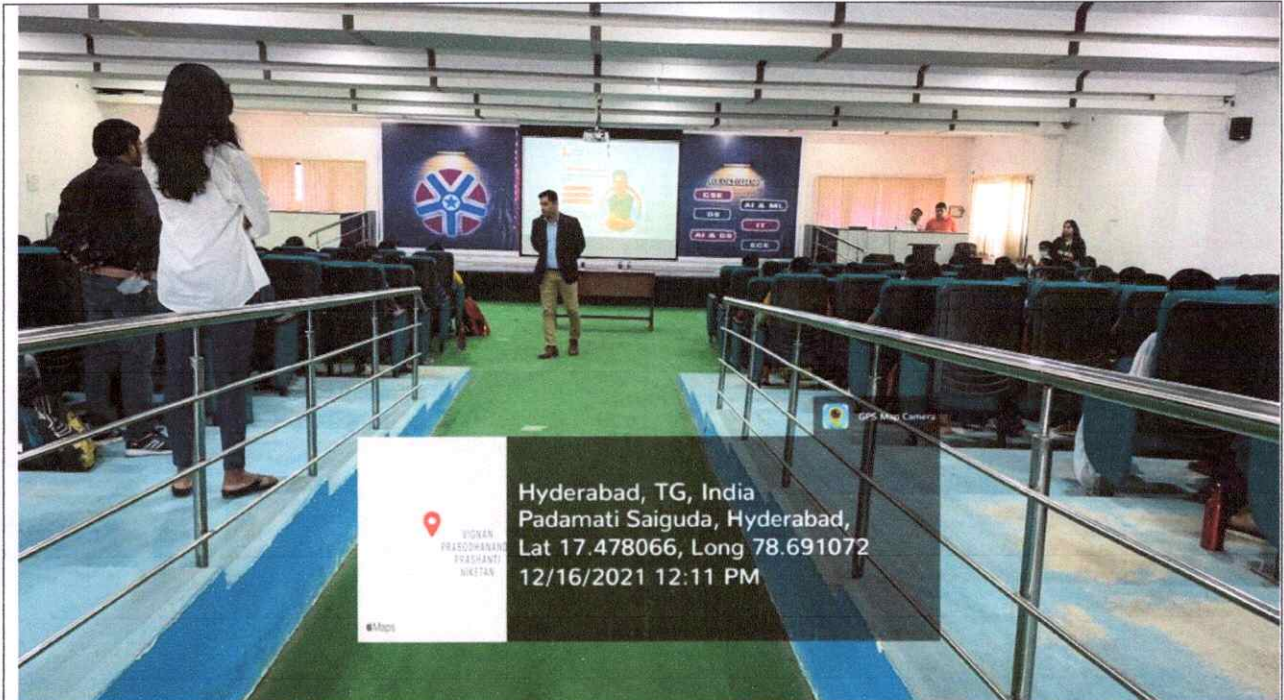

VIGNAN'S INSTITUTE OF MANAGEMENT AND TECHNOLOGY FOR WOMEN

Sponsored by Lavu Educational Society, Approved by AICTE, New Delhi & Affiliated to JNTUH, Hyderabad.
Kondapur (V), Ghatkesar (M), Medchal - Malkajgiri (D) - 501 301 Phone: +91 96529 10002/3