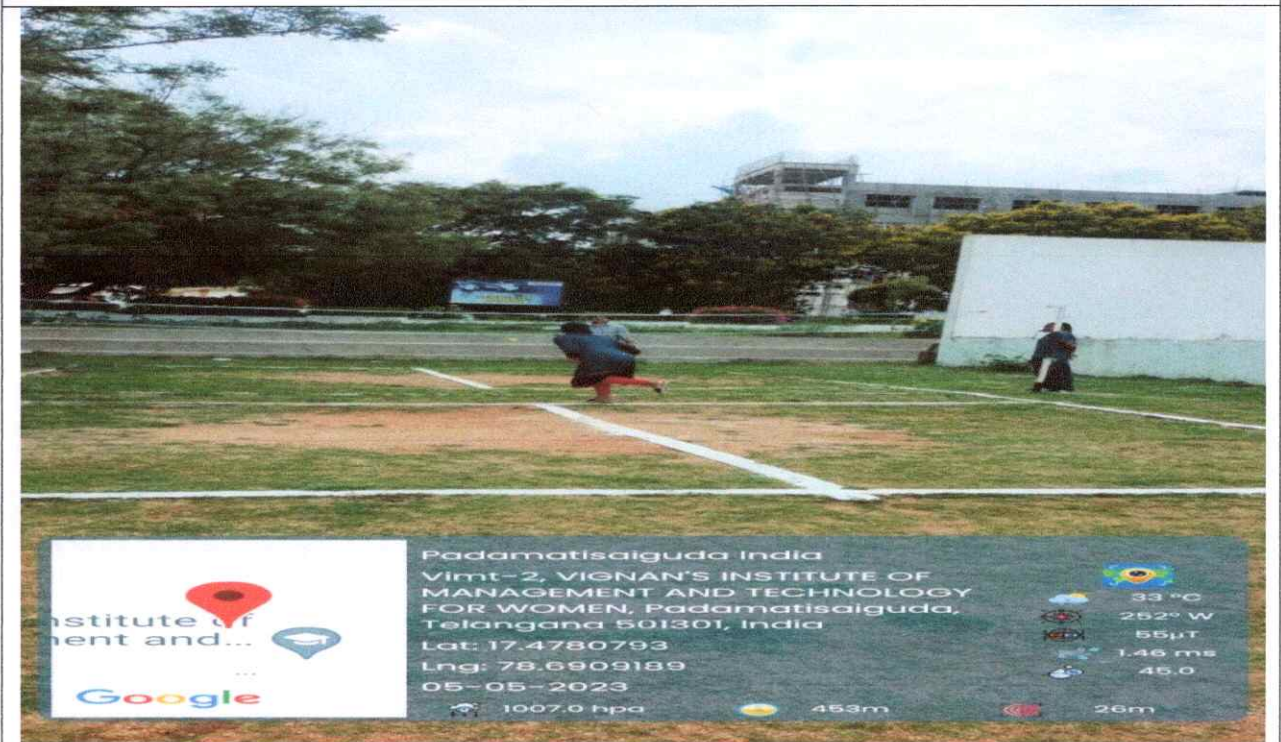

VIGNAN'S INSTITUTE OF MANAGEMENT AND TECHNOLOGY FOR WOMEN

Sponsored by Lavu Educational Society, Approved by AICTE, New Delhi & Affiliated to JNTUH, Hyderabad.
Kondapur (V), Ghatkesar (M), Medchal - Malkajgiri (D) - 501 301 Phone: +91 96529 10002/3

Kho-Kho

AAH
PRINCIPAL
Vignans Institute of Management & Technology For Women
Kondapur(V), Ghatkesar(M), Medchal-Malkajgiri(D)-501301
Telangana State