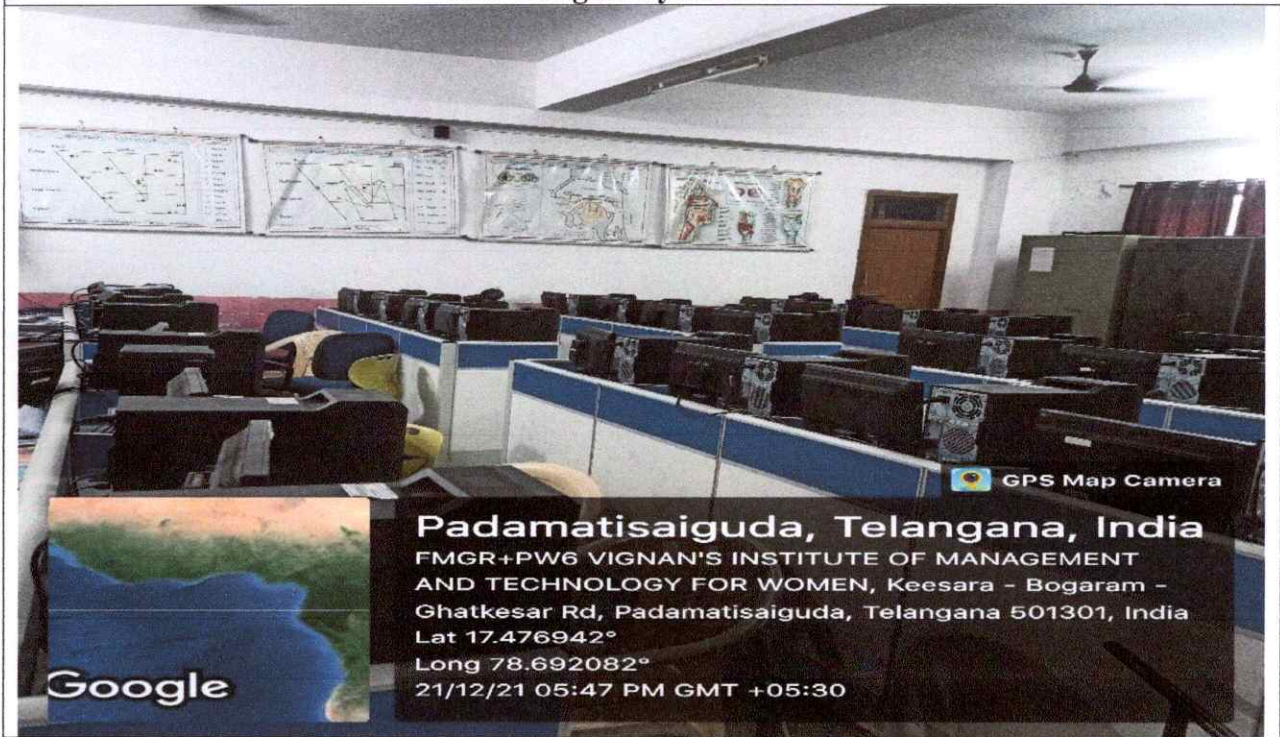

Padamatisaiguda, Telangana, India
Vimt-2, VIGNAN'S INSTITUTE OF MANAGEMENT AND TECHNOLOGY FOR WOMEN, Padamatisaiguda, Telangana 501301, India
Lat 17.478048°
Long 78.690918°
09/05/23 03:00 PM GMT +05:30

BFF-9 Digital Systems Lab-2

GPS Map Camera