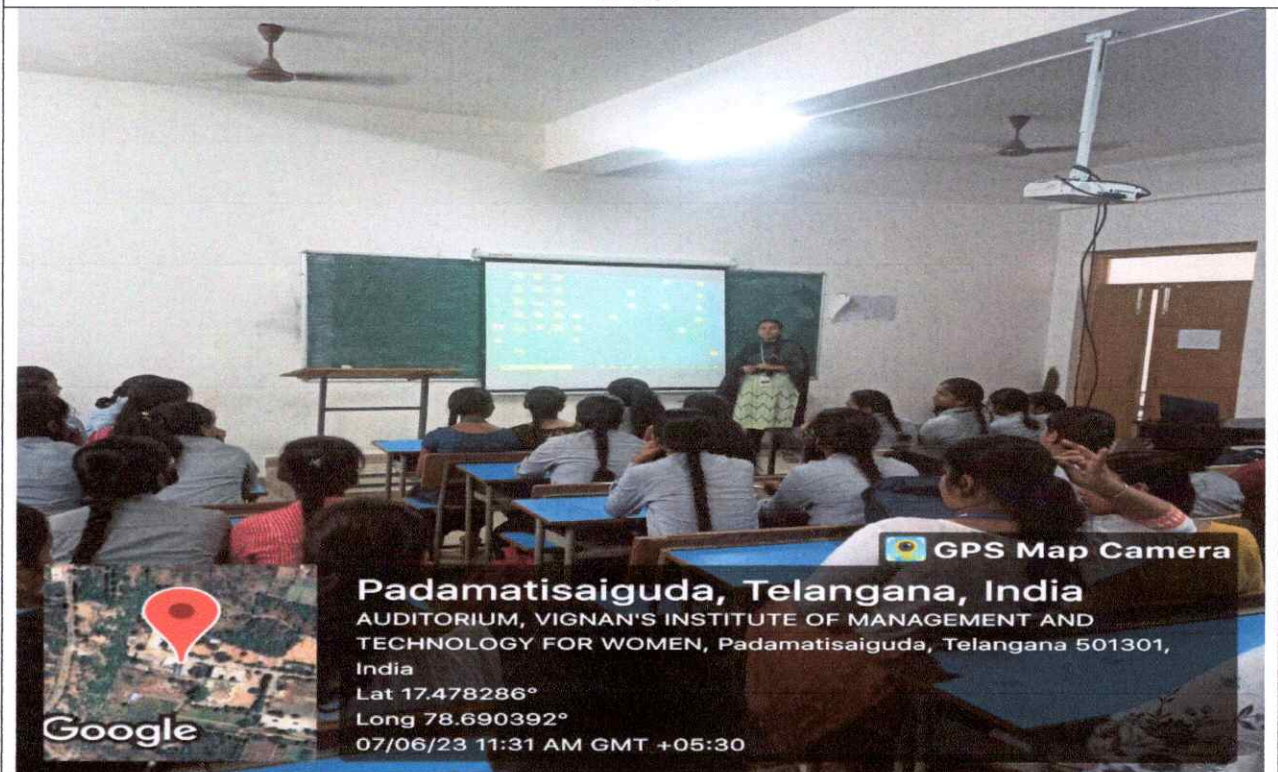

B-201

B-202