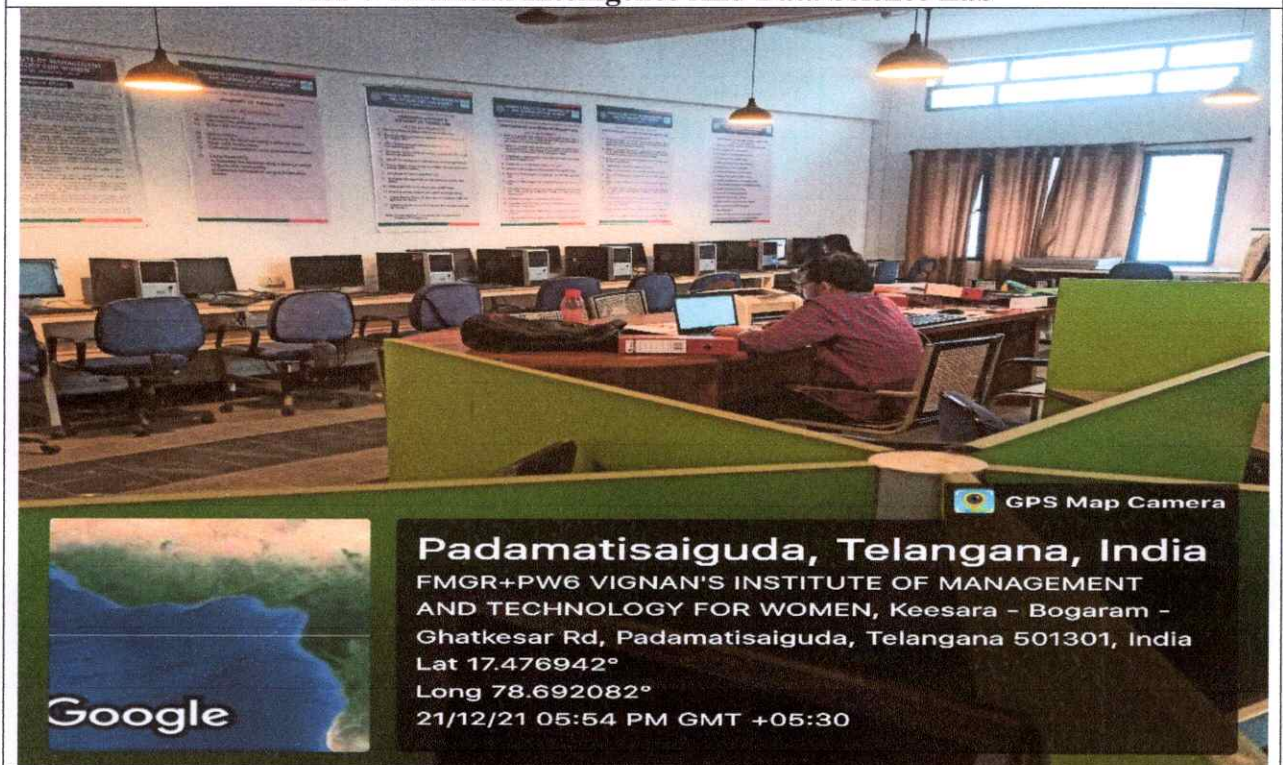

Padamatisaiguda, Telangana, India

FMGR+PW6 VIGNAN'S INSTITUTE OF MANAGEMENT AND TECHNOLOGY FOR WOMEN, Keesara - Bogaram - Ghatkesar Rd, Padamatisaiguda, Telangana 501301, India
Lat 17.476844°
Long 78.691875°
30/12/22 02:50 PM GMT +05:30

ASF-9 Artificial Intelligence And Data Science Lab