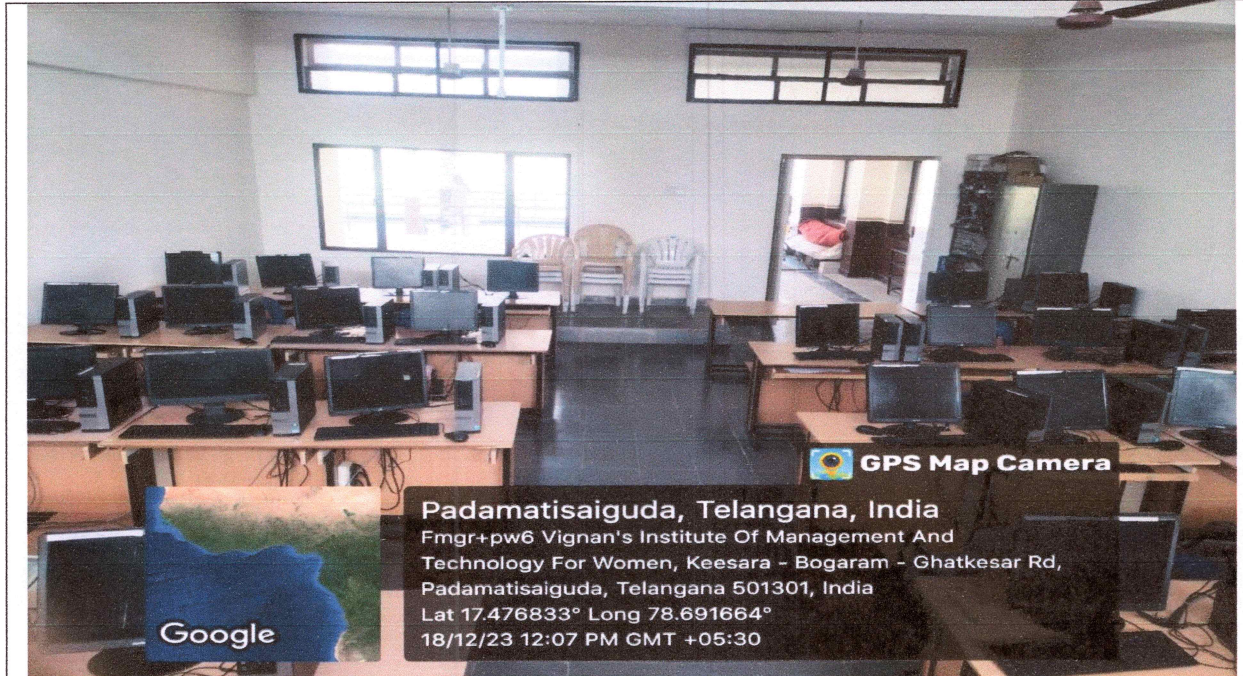

VIGNAN'S INSTITUTE OF MANAGEMENT AND TECHNOLOGY FOR WOMEN

Sponsored by Lavu Educational Society, Approved by AICTE, New Delhi & Affiliated to JNTUH, Hyderabad.
Kondapur (V), Ghatkesar (M), Medchal - Malkajgiri (D) - 501 301 Phone: +91 96529 10002/3

GPS Map Camera

Padamatisaiguda, Telangana, India
Fmgr+pw6 Vignan's Institute Of Management And
Technology For Women, Keesara - Bogaram - Ghatkesar Rd,
Padamatisaiguda, Telangana 501301, India
Lat 17.476833° Long 78.691664°
18/12/23 12:07 PM GMT +05:30

Google