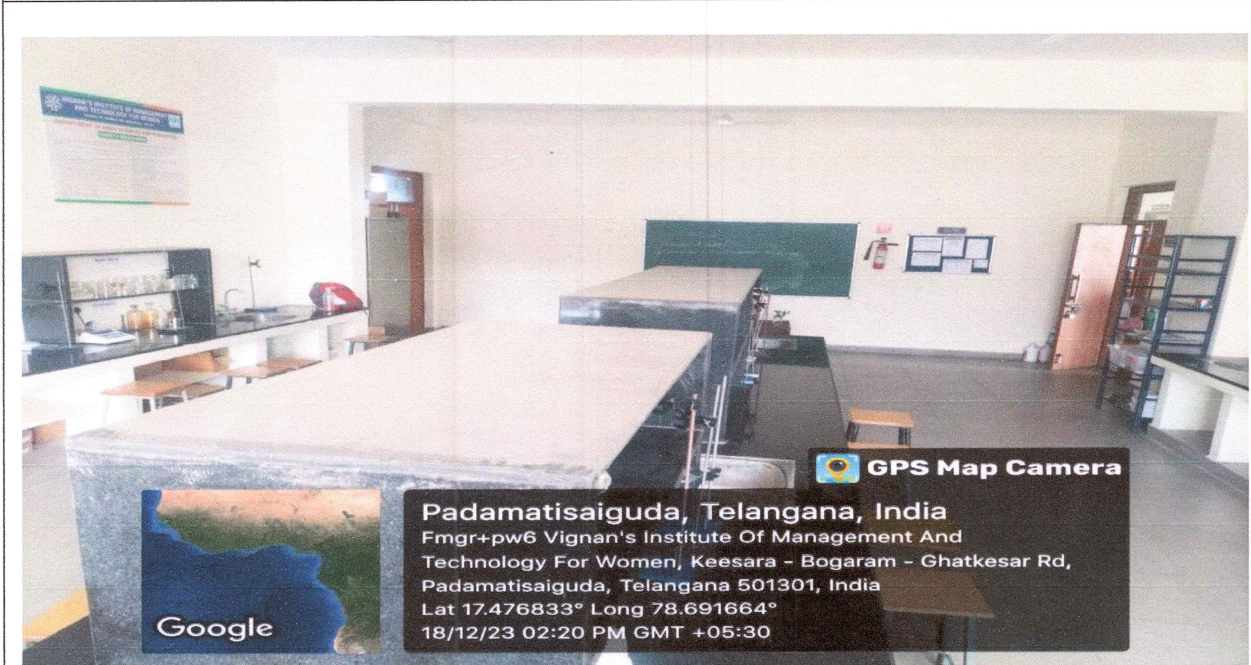

B-310 Advanced English Communication Skills Lab-II

B-401 Engineering Chemistry lab