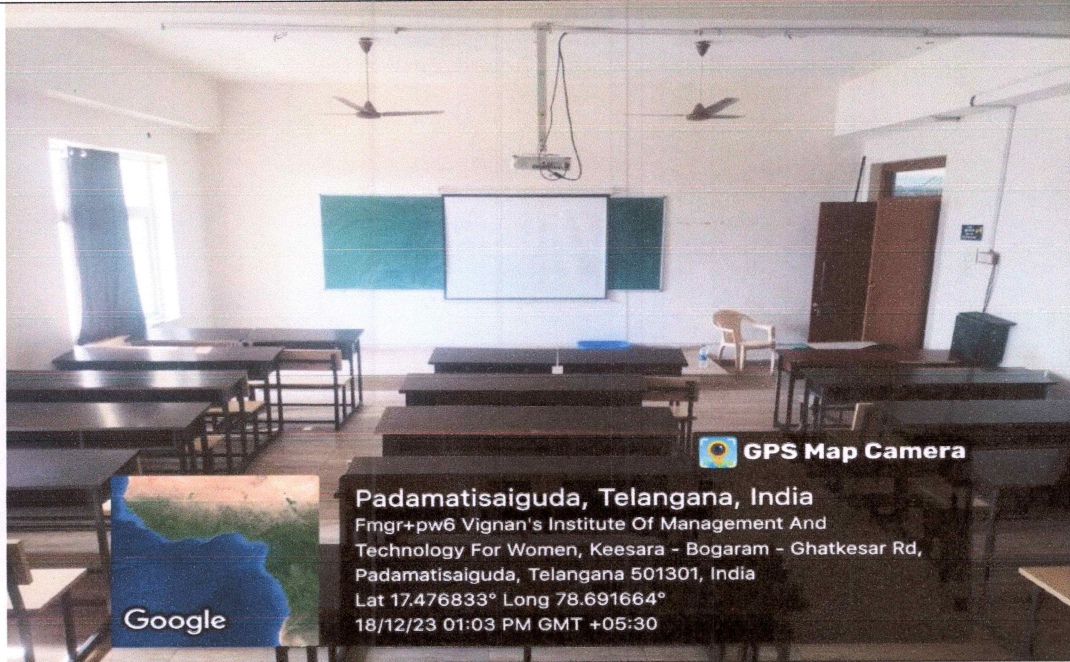

VIGNAN'S INSTITUTE OF MANAGEMENT AND TECHNOLOGY FOR WOMEN

Sponsored by Lavu Educational Society, Approved by AICTE, New Delhi & Affiliated to JNTUH, Hyderabad. Kondapur (V), Ghatkesar (M), Medchal - Malkajgiri (D) - 501 301 Phone: +91 96529 10002/3

GPS Map Camera

Google

Padamatisaiguda, Telangana, India
Fmgr+pw6 Vignan's Institute Of Management And
Technology For Women, Keesara - Bogaram - Ghatkesar Rd,
Padamatisaiguda, Telangana 501301, India
Lat 17.476833° Long 78.691664°
18/12/23 01:03 PM GMT +05:30