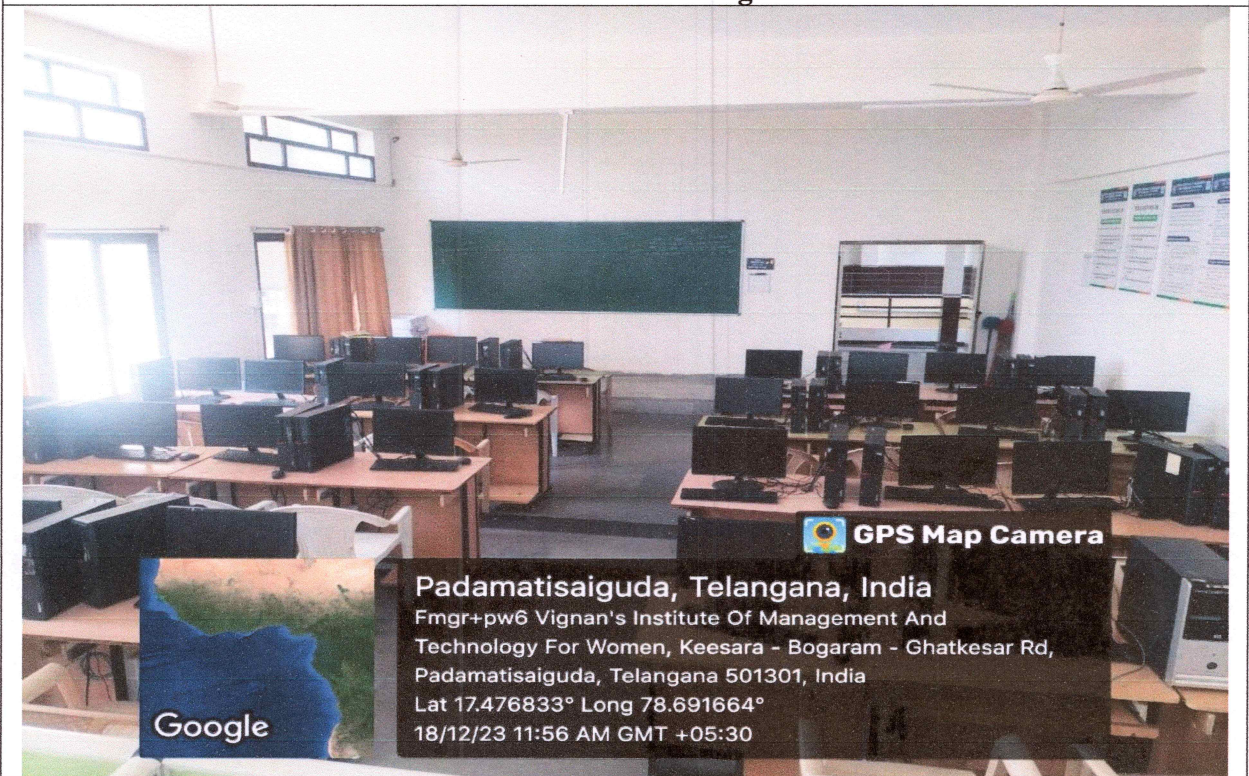

## LABORATORIES

A-107 Internet Of Things Lab

A-108 Operating System Lab

Principal

Vignan's Institute of Management & Technology For Women  
Kondapur (V), Ghatkesar (M), Medchal-Malkajgiri (D)-501301,  
Telangana State