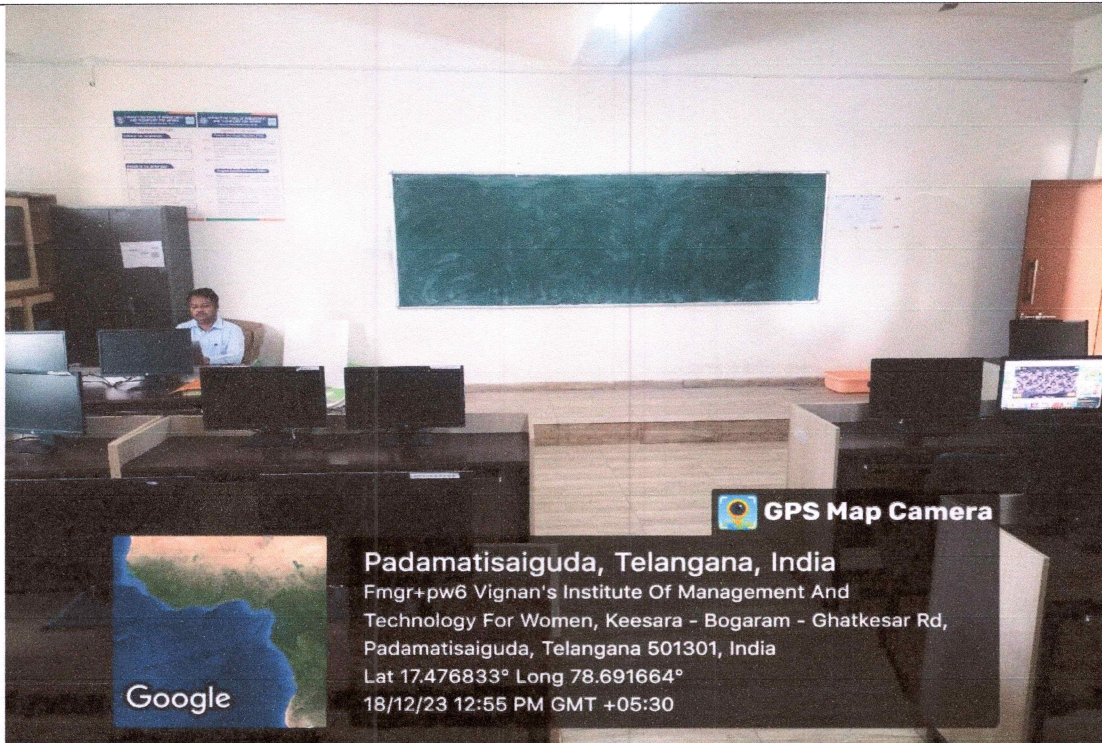

B-109 Communications Lab

GPS Map Camera

Google

Padamatisaiguda, Telangana, India
Fmgr+pw6 Vignan's Institute Of Management And
Technology For Women, Keesara - Bogaram - Ghatkesar Rd,
Padamatisaiguda, Telangana 501301, India
Lat 17.476833° Long 78.691664°
18/12/23 12:55 PM GMT +05:30

202-B-Artificial Intelligence Lab