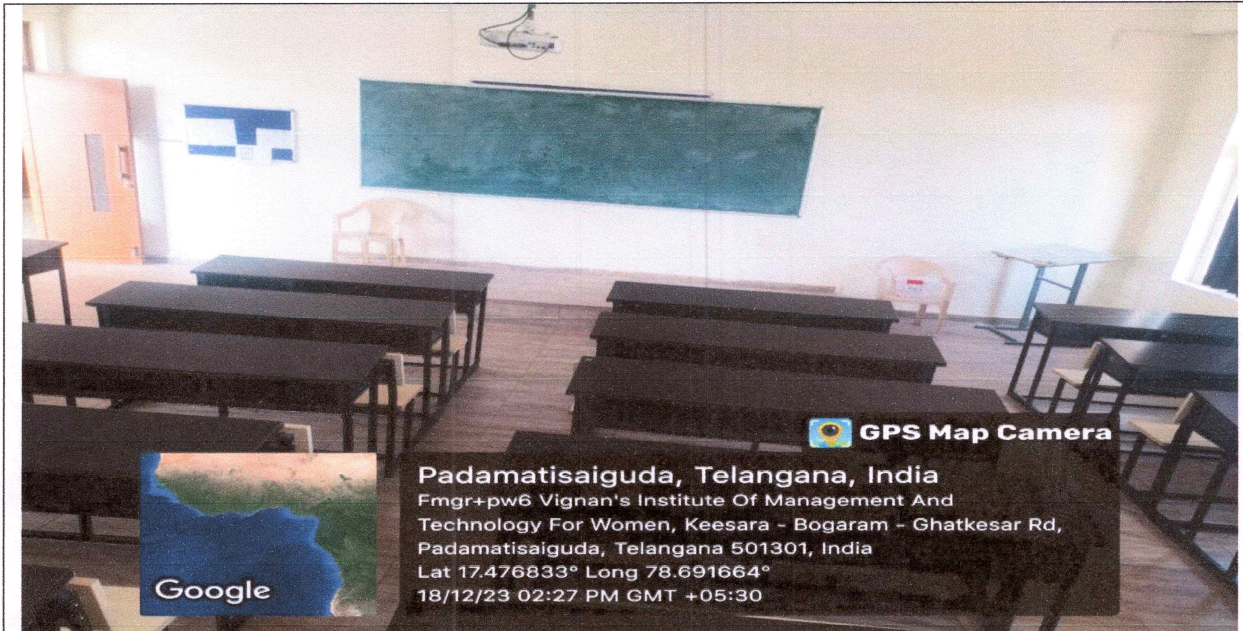

VIGNAN'S INSTITUTE OF MANAGEMENT AND TECHNOLOGY FOR WOMEN

Sponsored by Lavu Educational Society, Approved by AICTE, New Delhi & Affiliated to JNTUH, Hyderabad.
Kondapur (V), Ghatkesar (M), Medchal - Malkajgiri (D) - 501 301 Phone: +91 96529 10002/3

B-410