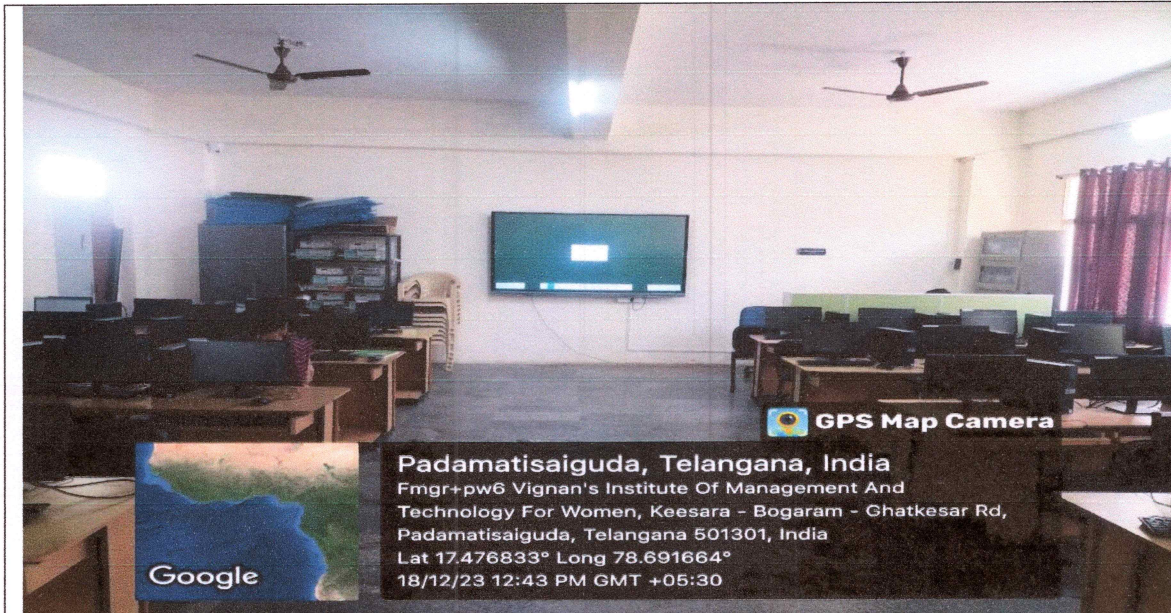

VIGNAN'S INSTITUTE OF MANAGEMENT AND TECHNOLOGY FOR WOMEN

Sponsored by Lavu Educational Society, Approved by AICTE, New Delhi & Affiliated to JNTUH, Hyderabad.
Kondapur (V), Ghatkesar (M), Medchal - Malkajgiri (D) - 501 301 Phone: +91 96529 10002/3

GPS Map Camera

Google

Padamatisaiguda, Telangana, India
Fmgr+pw6 Vignan's Institute Of Management And
Technology For Women, Keesara - Bogaram - Ghatkesar Rd,
Padamatisaiguda, Telangana 501301, India
Lat 17.476833° Long 78.691664°
18/12/23 12:43 PM GMT +05:30