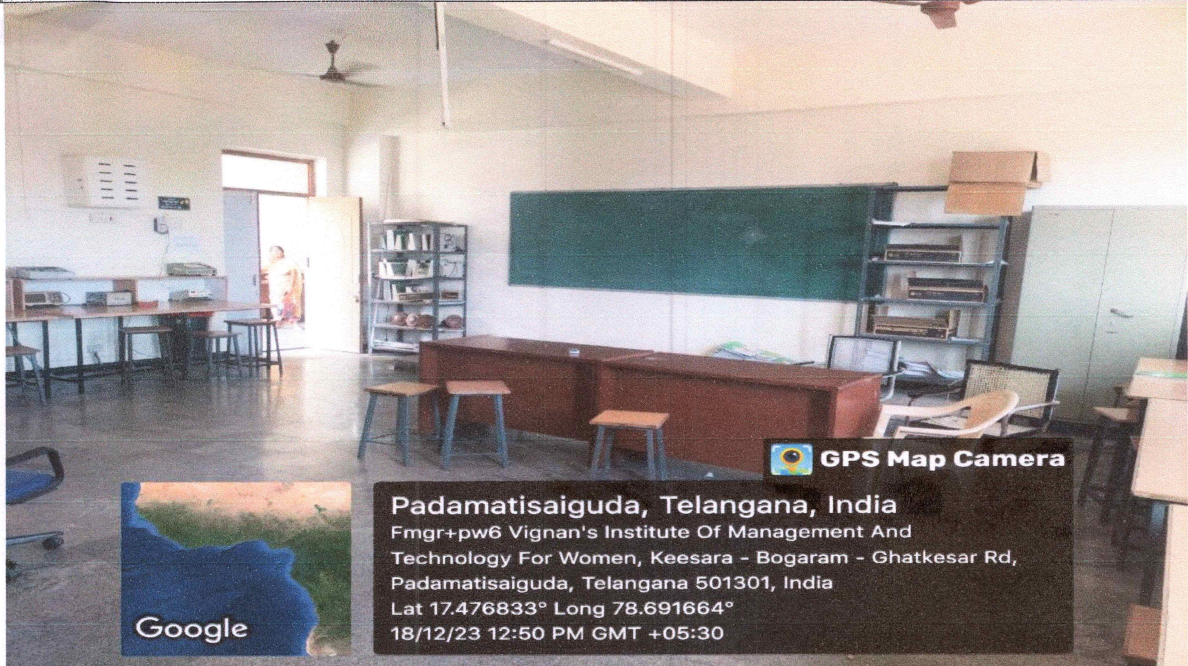

VIGNAN'S INSTITUTE OF MANAGEMENT AND TECHNOLOGY FOR WOMEN

Sponsored by Lavu Educational Society, Approved by AICTE, New Delhi & Affiliated to JNTUH, Hyderabad.
Kondapur (V), Ghatkesar (M), Medchal - Malkajgiri (D) - 501 301 Phone: +91 96529 10002/3

GPS Map Camera

Google

Padamatisaiguda, Telangana, India
Fmgr+pw6 Vignan's Institute Of Management And
Technology For Women, Keesara - Bogaram - Ghatkesar Rd,
Padamatisaiguda, Telangana 501301, India
Lat 17.476833° Long 78.691664°
18/12/23 12:50 PM GMT +05:30