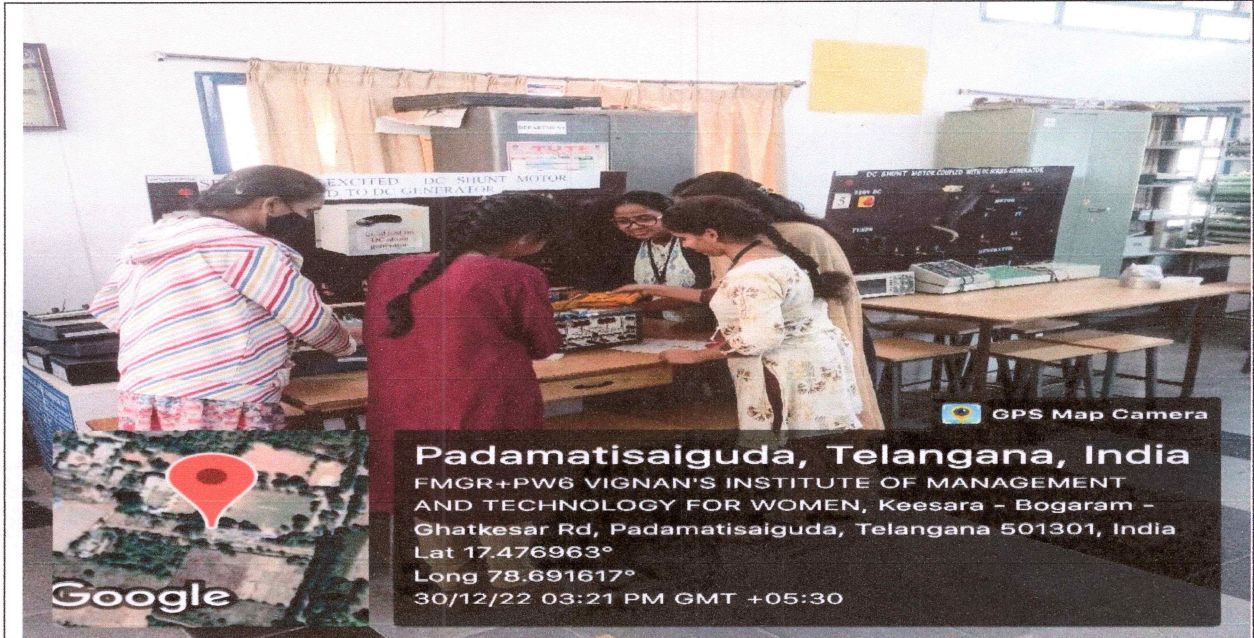

VIGNAN'S INSTITUTE OF MANAGEMENT AND TECHNOLOGY FOR WOMEN

Sponsored by Lavu Educational Society, Approved by AICTE, New Delhi & Affiliated to JNTUH, Hyderabad. Kondapur (V), Ghatkesar (M), Medchal - Malkajgiri (D) - 501 301 Phone: +91 96529 10002/3

Padamatisaiguda, Telangana, India

FMGR+PW6 VIGNAN'S INSTITUTE OF MANAGEMENT AND TECHNOLOGY FOR WOMEN, Keesara - Bogaram - Ghatkesar Rd, Padamatisaiguda, Telangana 501301, India
Lat 17.476963°
Long 78.691617°
30/12/22 03:21 PM GMT +05:30