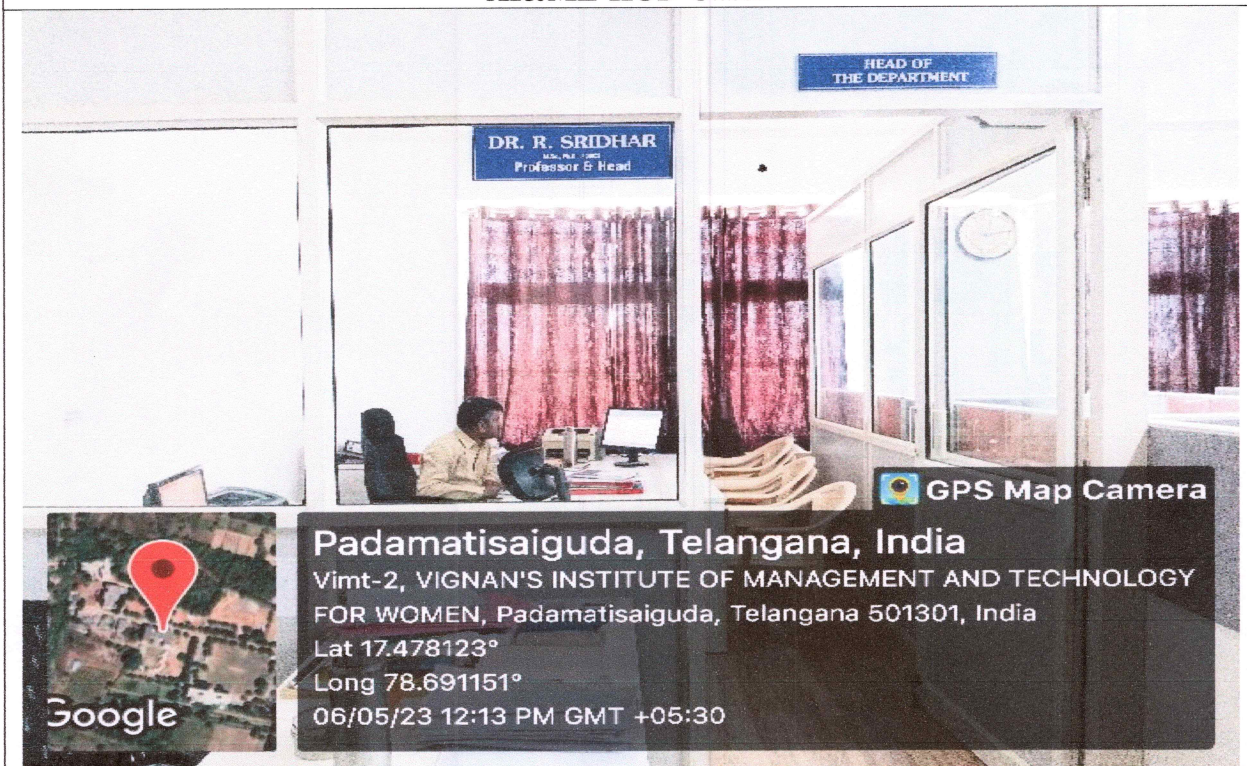

AI&ML-HOD Cabin

Padamatisaiguda, Telangana, India
Vimt-2, VIGNAN'S INSTITUTE OF MANAGEMENT AND TECHNOLOGY FOR WOMEN, Padamatisaiguda, Telangana 501301, India
Lat 17.478123°
Long 78.691151°
06/05/23 12:13 PM GMT +05:30

BS&H-HOD Cabin