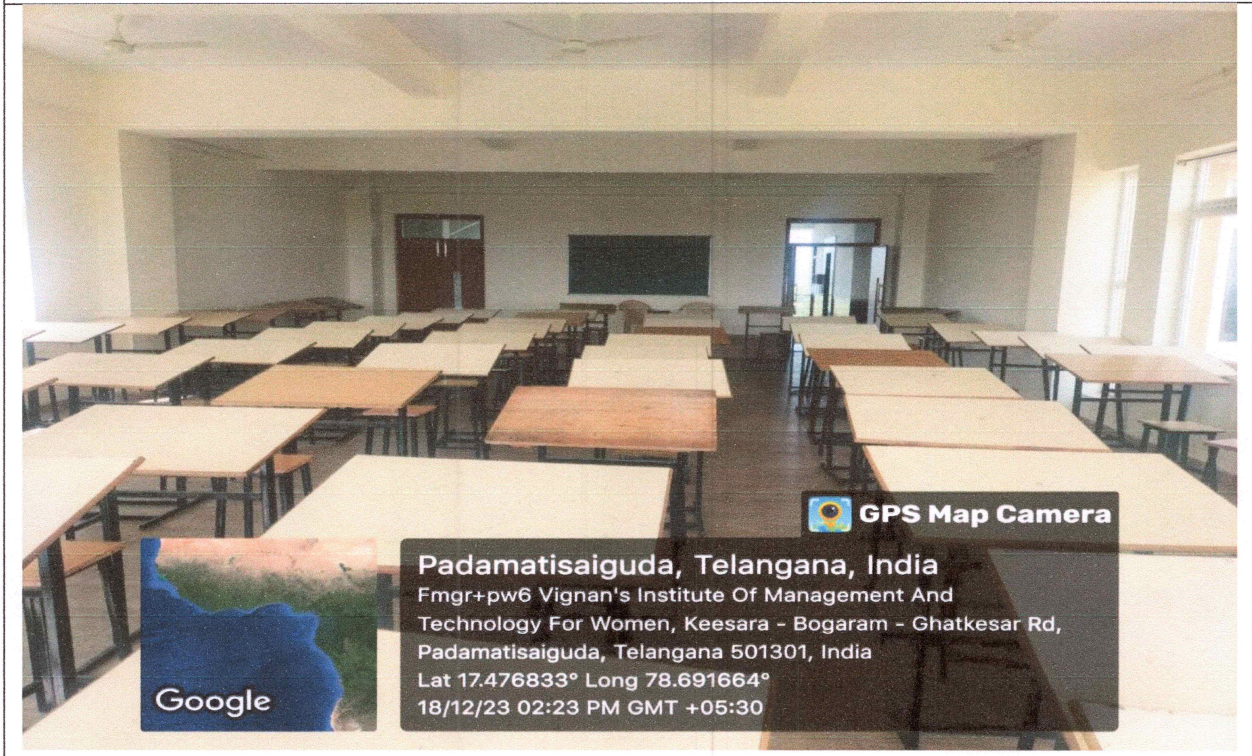

B-404

B-405