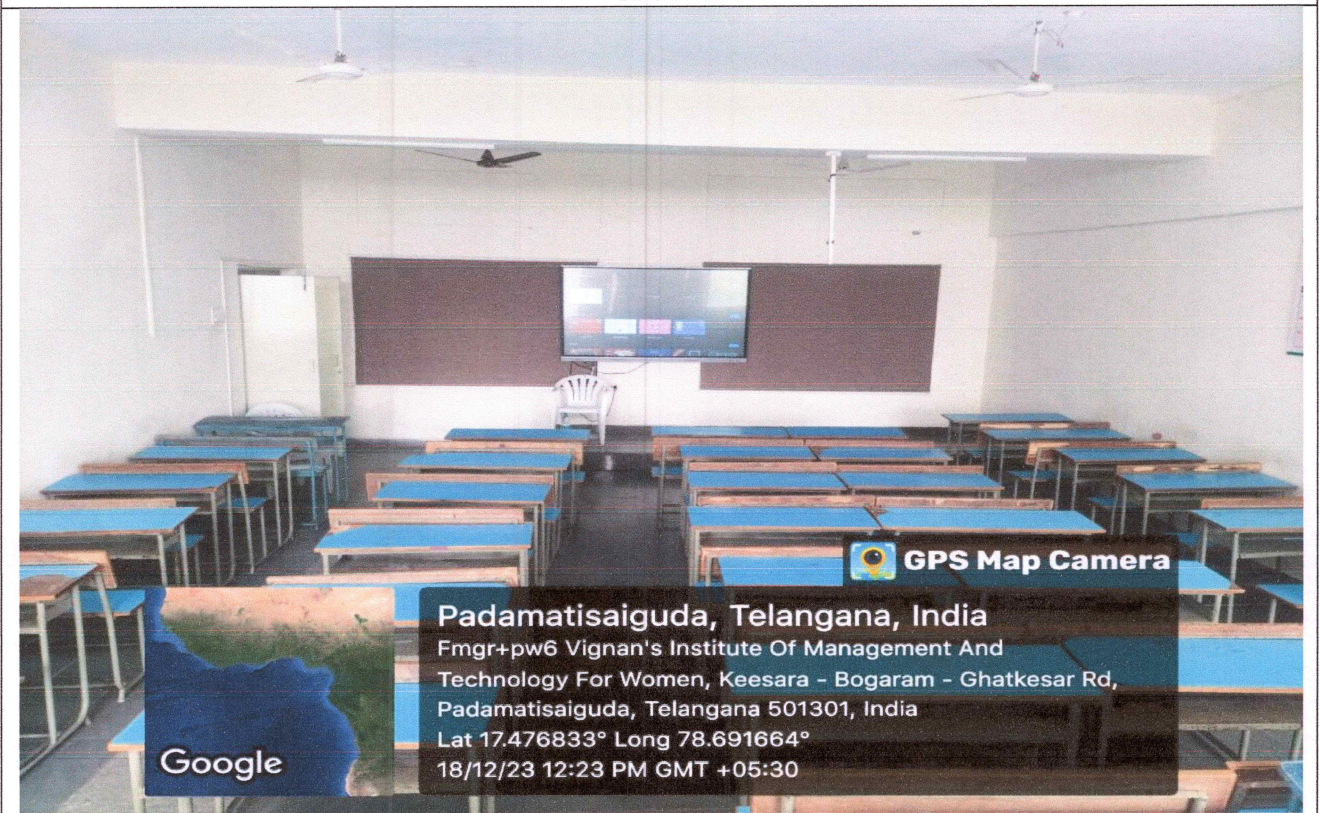

A-302

A-303

GPS Map Camera