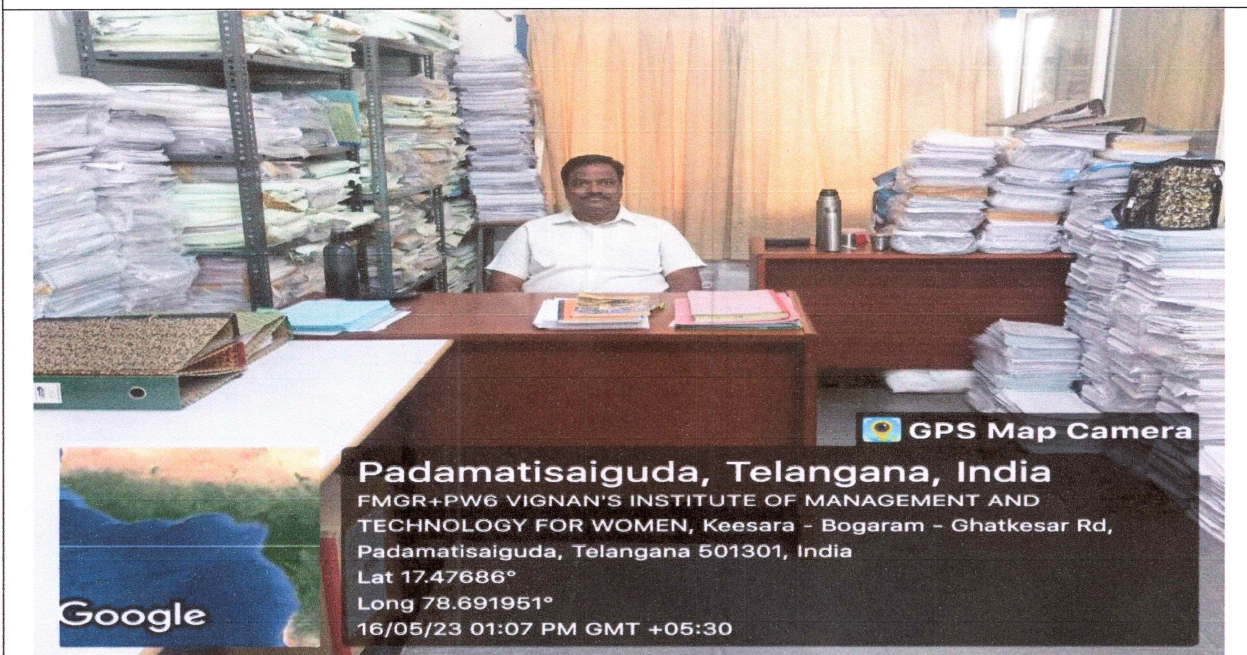

VIGNAN'S INSTITUTE OF MANAGEMENT AND TECHNOLOGY FOR WOMEN

Sponsored by Lavu Educational Society, Approved by AICTE, New Delhi & Affiliated to JNTUH, Hyderabad. Kondapur (V), Ghatkesar (M), Medchal - Malkajgiri (D) - 501 301 Phone: +91 96529 10002/3

[Signature]
Principal
Vignan's Institute of Management & Technology For Women
Kondapur (V), Ghatkesar (M), Medchal-Malkajgiri (D)-501 301,
Telangana State