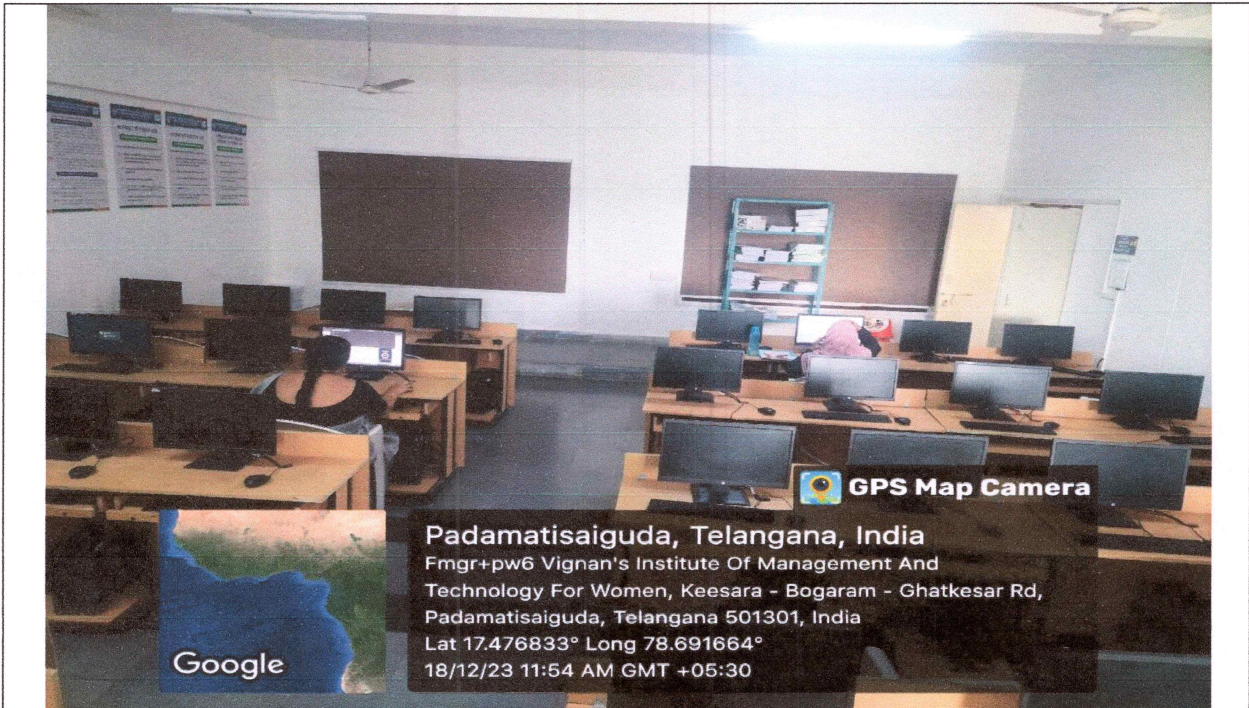

## LABORATORIES

A-107 Internet Of Things Lab

A-108 Operating System Lab

Principal

Vignan's Institute of Management & Technology For Women  
Kondapur (V), Ghatkesar (M), Medchal-Malkajgiri (D)-501301,  
Telangana State