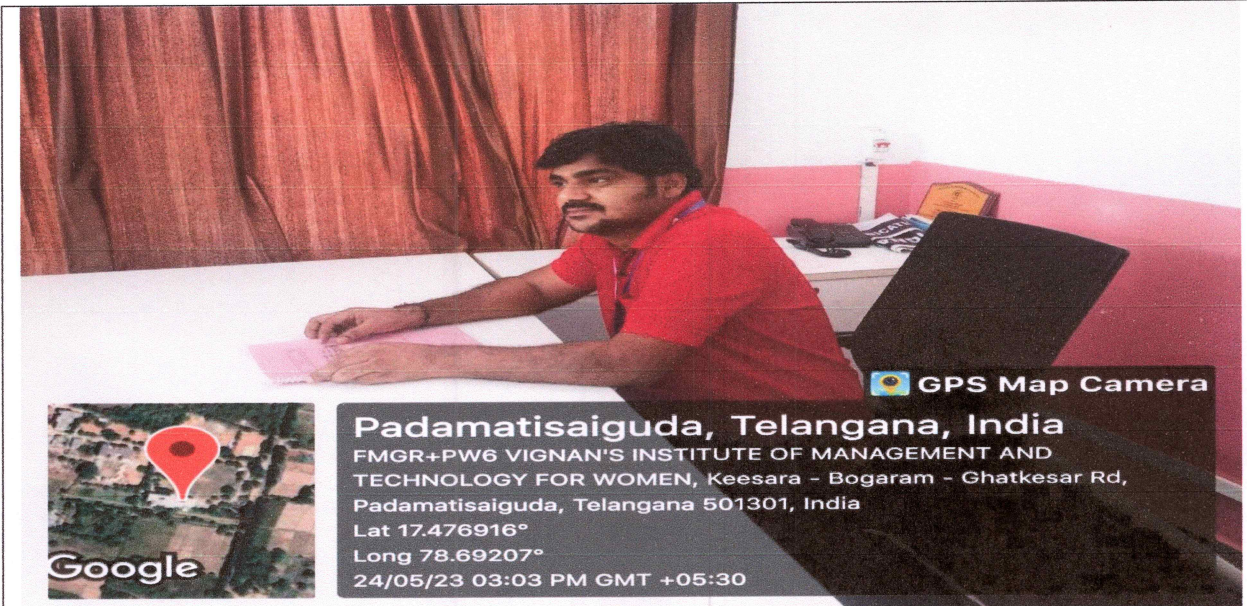

VIGNAN'S INSTITUTE OF MANAGEMENT AND TECHNOLOGY FOR WOMEN

Sponsored by Lavu Educational Society, Approved by AICTE, New Delhi & Affiliated to JNTUH, Hyderabad.
Kondapur (V), Ghatkesar (M), Medchal - Malkajgiri (D) - 501 301 Phone: +91 96529 10002/3

Padamatisaiguda, Telangana, India
FMGR+PW6 VIGNAN'S INSTITUTE OF MANAGEMENT AND TECHNOLOGY FOR WOMEN, Keesara - Bogaram - Ghatkesar Rd, Padamatisaiguda, Telangana 501301, India
Lat 17.476916°
Long 78.69207°
24/05/23 03:03 PM GMT +05:30