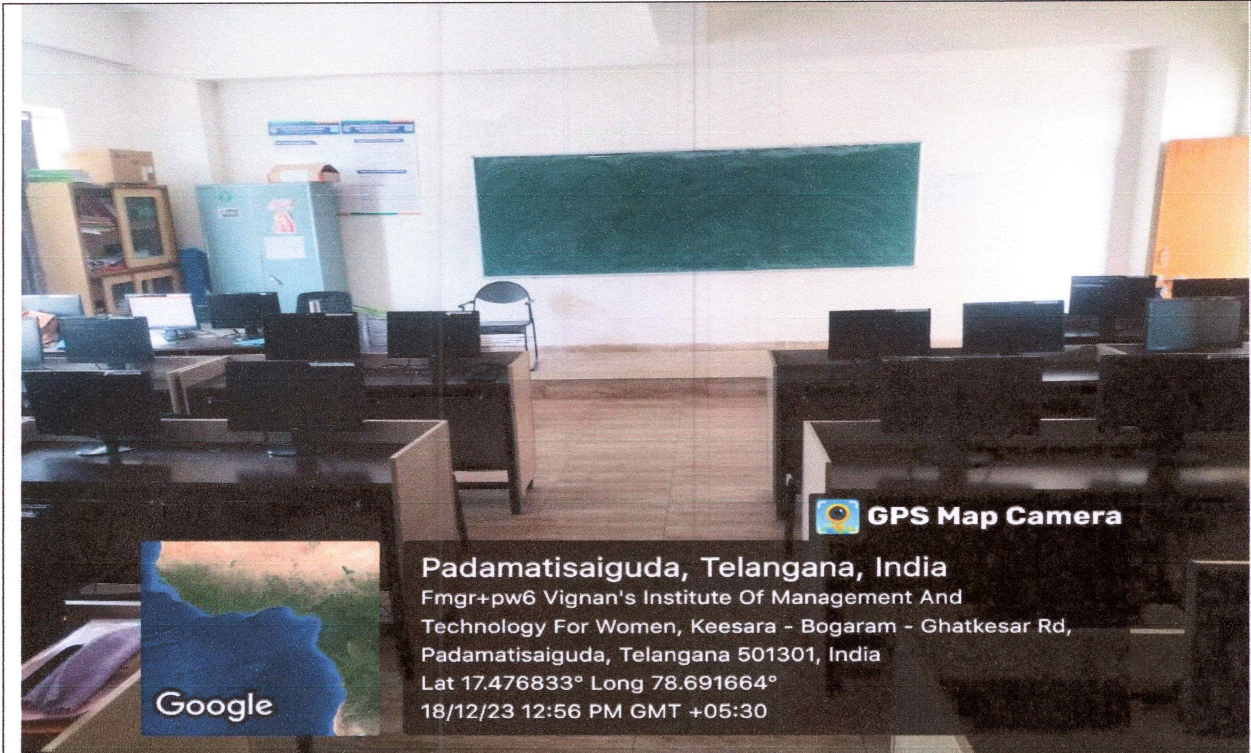

VIGNAN'S INSTITUTE OF MANAGEMENT AND TECHNOLOGY FOR WOMEN

Sponsored by Lavu Educational Society, Approved by AICTE, New Delhi & Affiliated to JNTUH, Hyderabad. Kondapur (V), Ghatkesar (M), Medchal - Malkajgiri (D) - 501 301 Phone: +91 96529 10002/3

GPS Map Camera

Padamatisaiguda, Telangana, India
Fmgr+pw6 Vignans Institute Of Management And Technology For Women, Keesara - Bogaram - Ghatkesar Rd, Padamatisaiguda, Telangana 501301, India
Lat 17.476833° Long 78.691664°
18/12/23 12:56 PM GMT +05:30