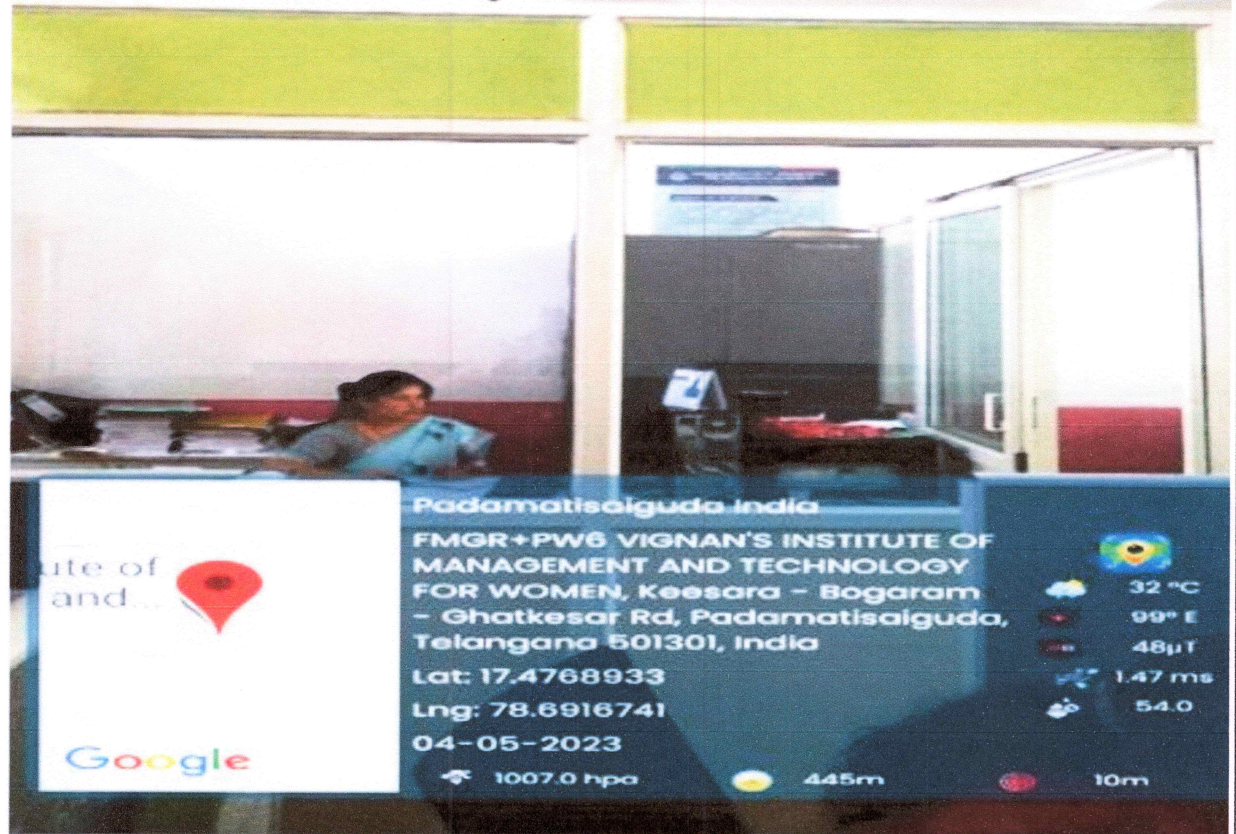

## Exam Branch

ECE-HOD Cabin

IT HOD Cabin

CSE-HOD Cabin

*[Signature]*  
Principal  
Vignan's Institute of Management & Technology For Women  
Kondapur (V), Ghatkesar (M), Medchal-Malkajgiri (D)-501301,  
Telangana State