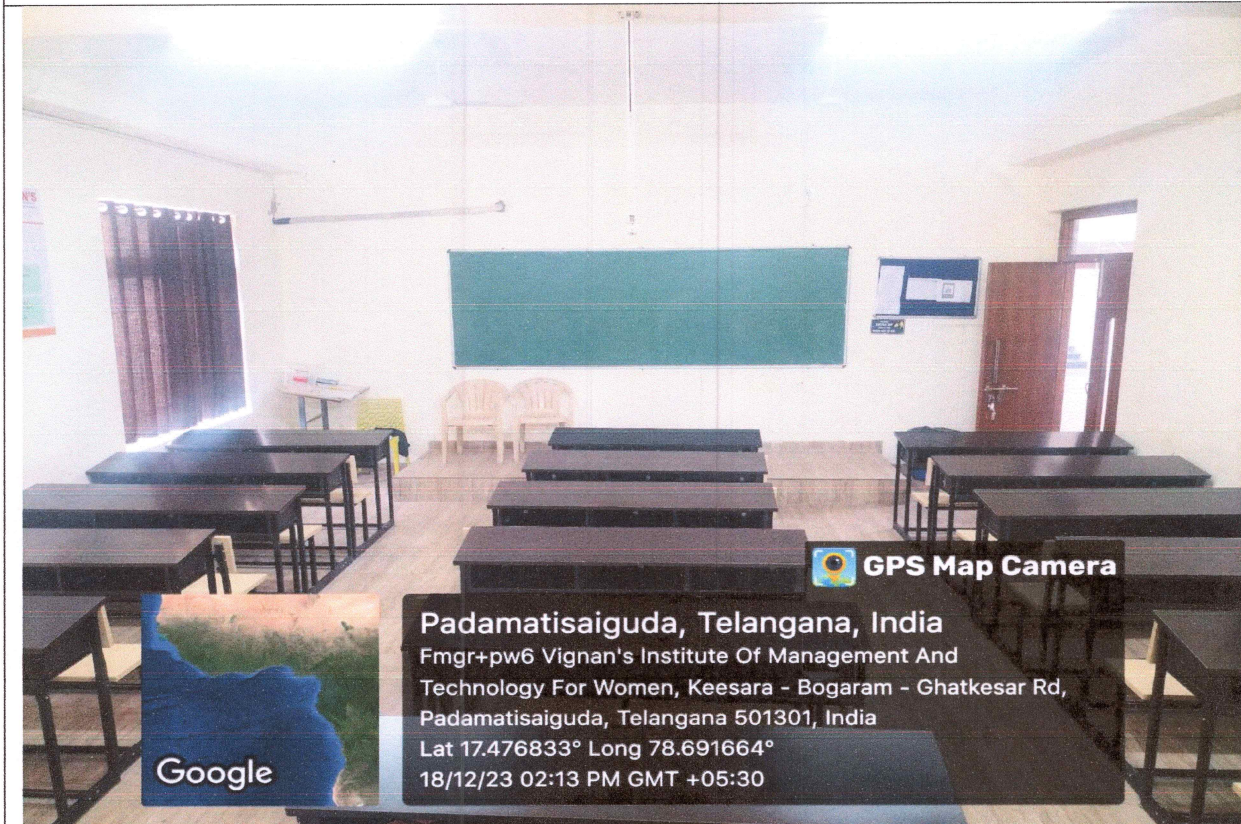

B-304

B-306