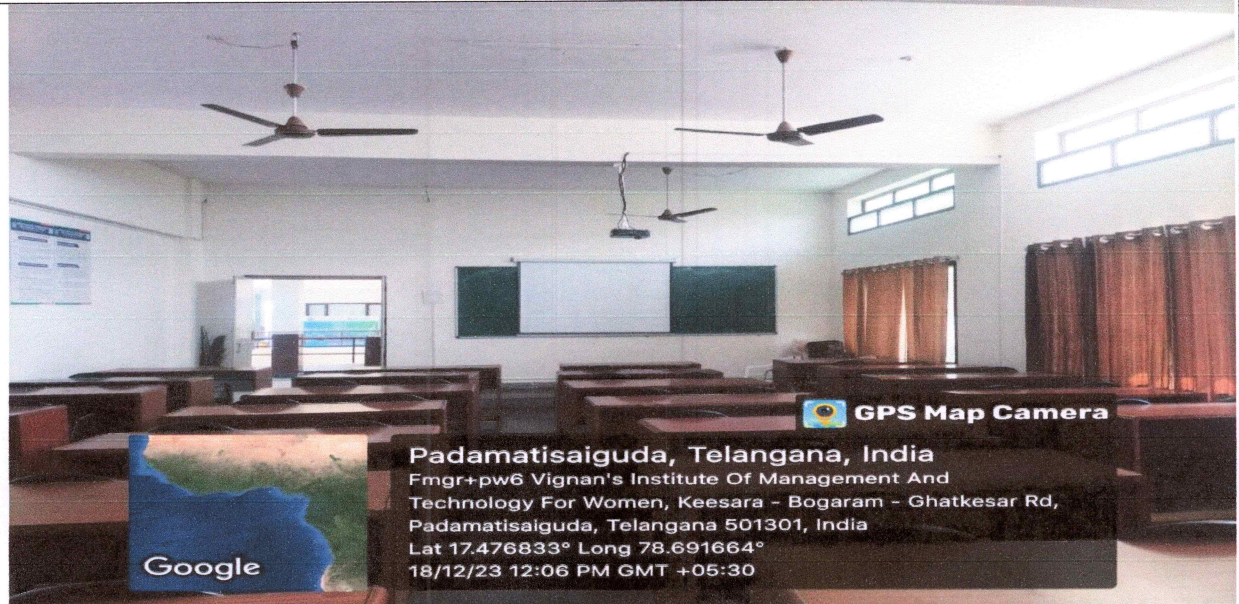

VIGNAN'S INSTITUTE OF MANAGEMENT AND TECHNOLOGY FOR WOMEN

Sponsored by Lavu Educational Society, Approved by AICTE, New Delhi & Affiliated to JNTUH, Hyderabad.
Kondapur (V), Ghatkesar (M), Medchal - Malkajgiri (D) - 501 301 Phone: +91 96529 10002/3