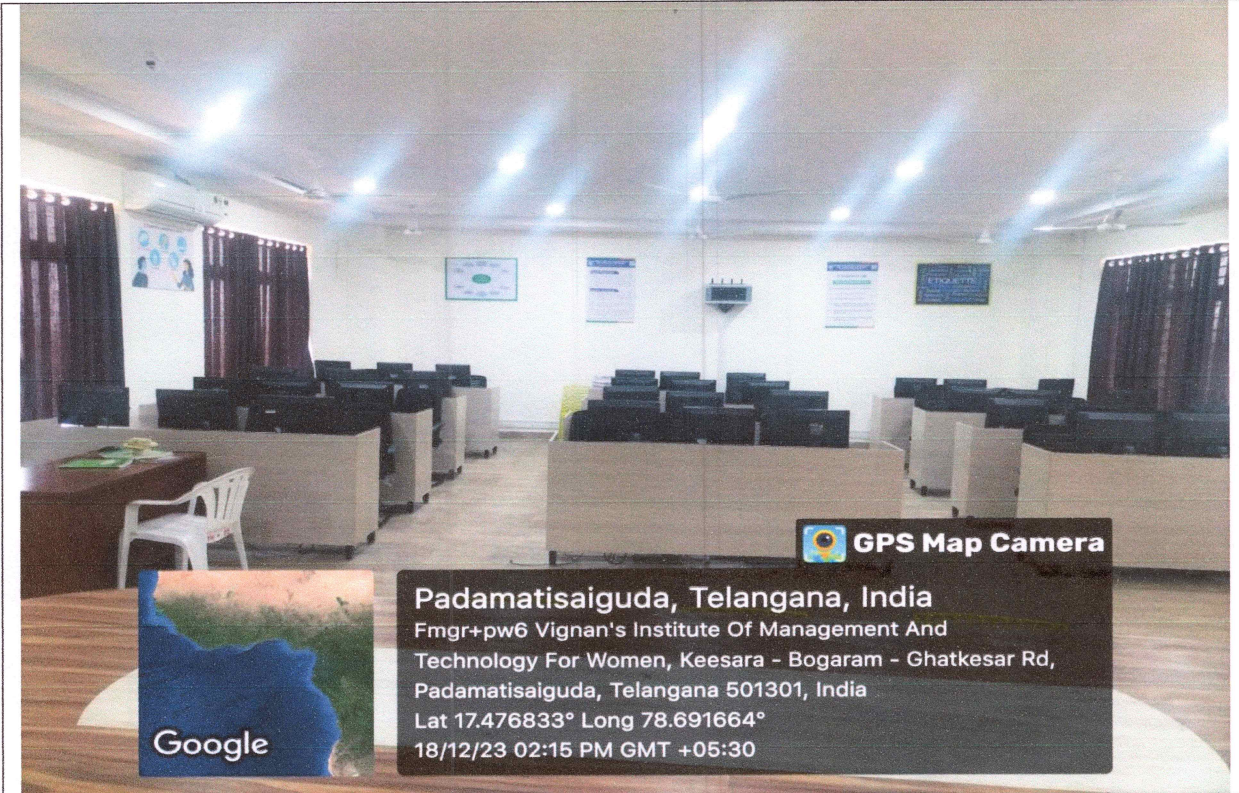

VIGNAN'S INSTITUTE OF MANAGEMENT AND TECHNOLOGY FOR WOMEN

Sponsored by Lavu Educational Society, Approved by AICTE, New Delhi & Affiliated to JNTUH, Hyderabad.
Kondapur (V), Ghatkesar (M), Medchal - Malkajgiri (D) - 501 301 Phone: +91 96529 10002/3