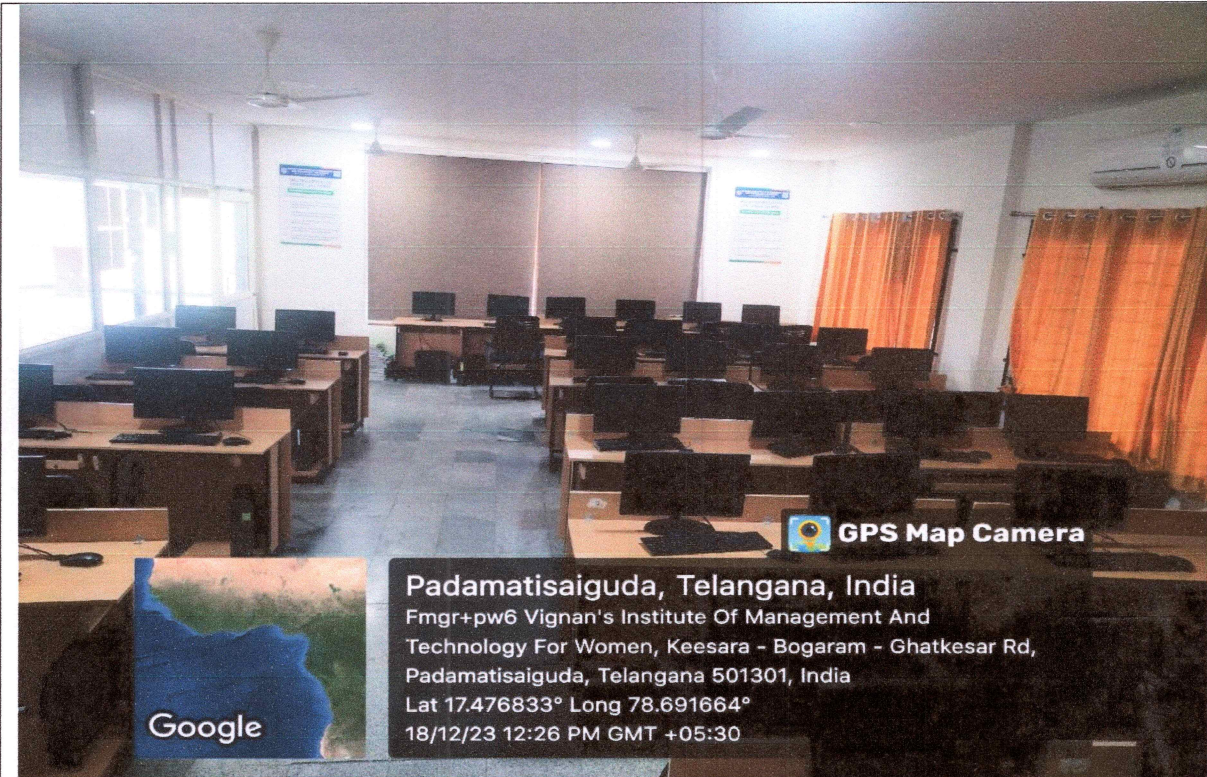

VIGNAN'S INSTITUTE OF MANAGEMENT AND TECHNOLOGY FOR WOMEN

Sponsored by Lavu Educational Society, Approved by AICTE, New Delhi & Affiliated to JNTUH, Hyderabad.
Kondapur (V), Ghatkesar (M), Medchal - Malkajgiri (D) - 501 301 Phone: +91 96529 10002/3

GPS Map Camera

Google

Padamatisaiguda, Telangana, India
Fmgr+pw6 Vignan's Institute Of Management And
Technology For Women, Keesara - Bogaram - Ghatkesar Rd,
Padamatisaiguda, Telangana 501301, India
Lat 17.476833° Long 78.691664°
18/12/23 12:26 PM GMT +05:30