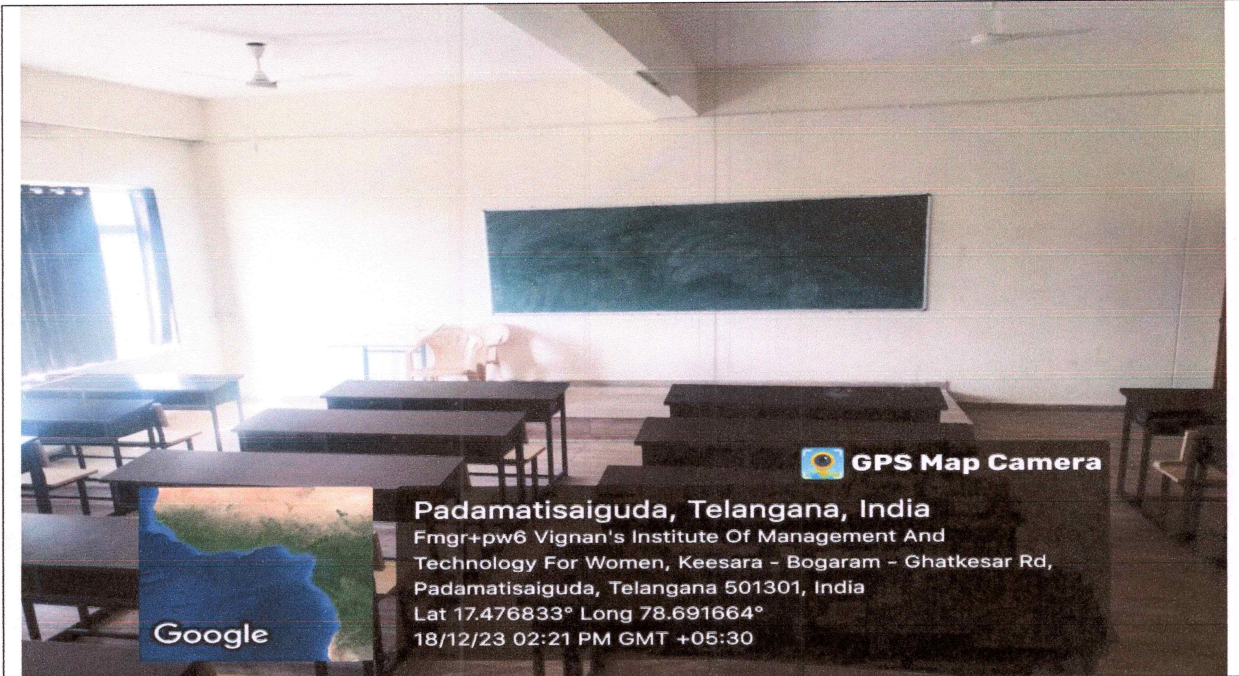

VIGNAN'S INSTITUTE OF MANAGEMENT AND TECHNOLOGY FOR WOMEN

Sponsored by Lavu Educational Society, Approved by AICTE, New Delhi & Affiliated to JNTUH, Hyderabad. Kondapur (V), Ghatkesar (M), Medchal - Malkajgiri (D) - 501 301 Phone: +91 96529 10002/3