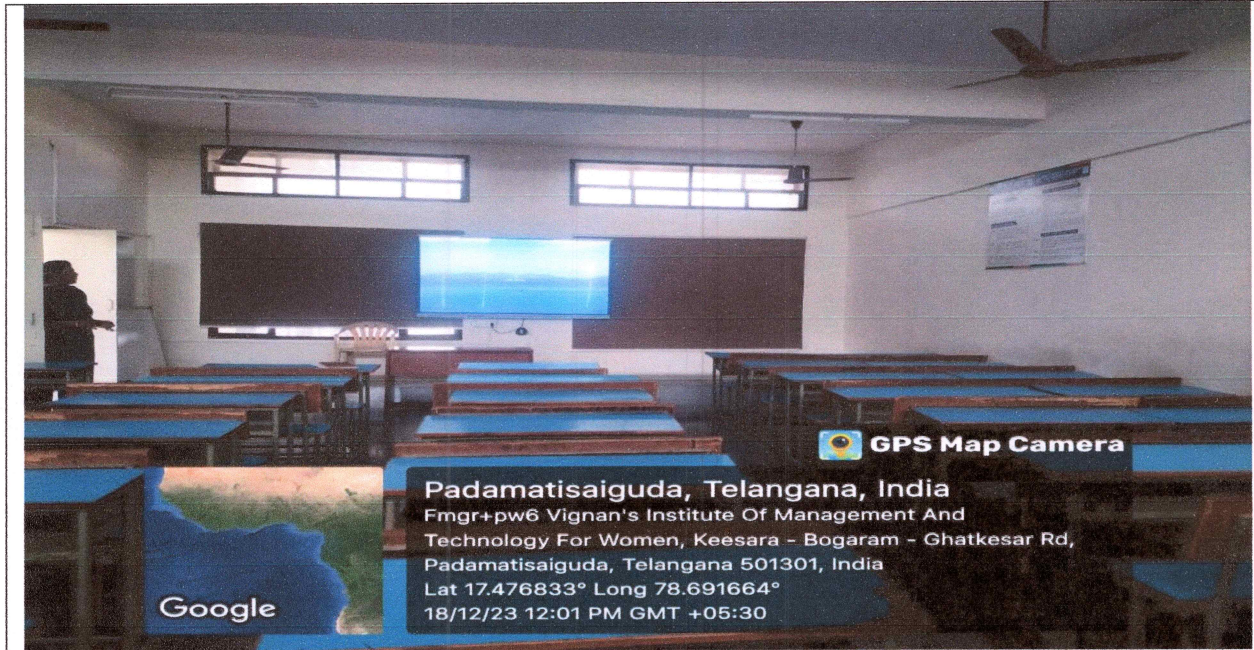

VIGNAN'S INSTITUTE OF MANAGEMENT AND TECHNOLOGY FOR WOMEN

Sponsored by Lavu Educational Society, Approved by AICTE, New Delhi & Affiliated to JNTUH, Hyderabad.
Kondapur (V), Ghatkesar (M), Medchal - Malkajgiri (D) - 501 301 Phone: +91 96529 10002/3