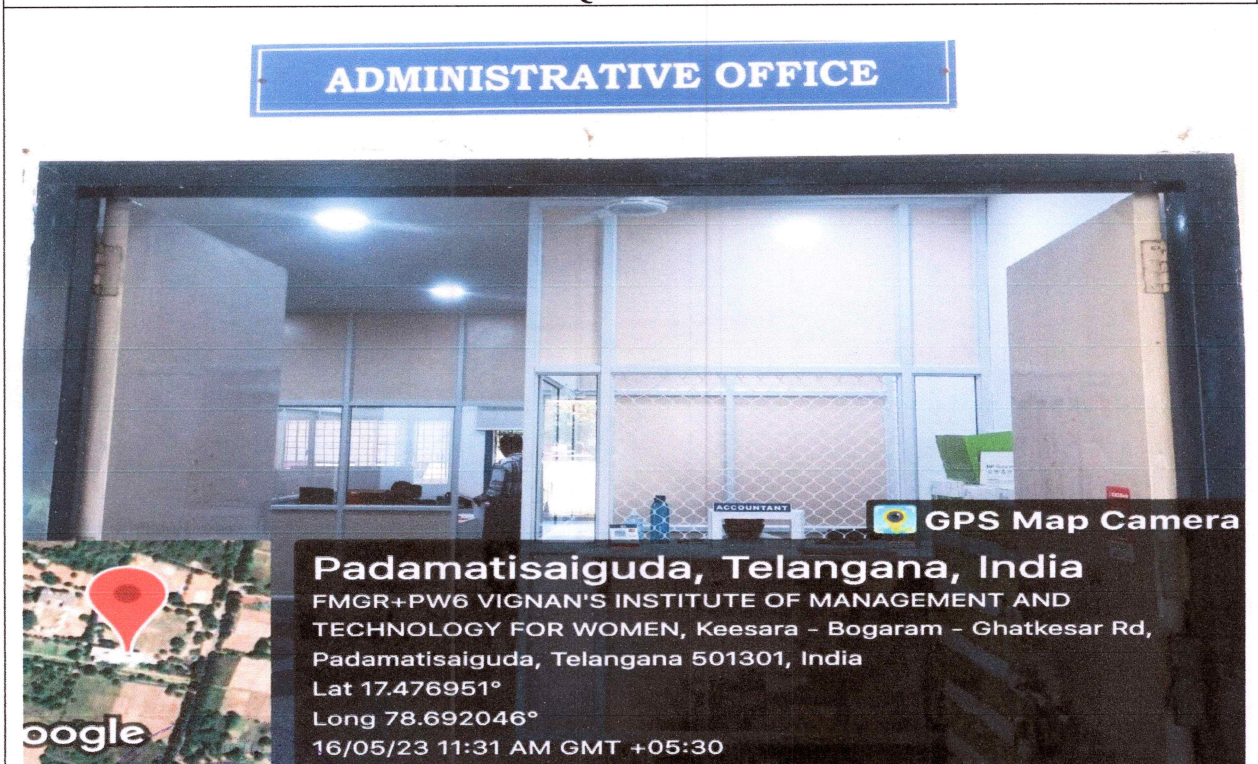

IQAC Cell

Handwritten signature in green ink.