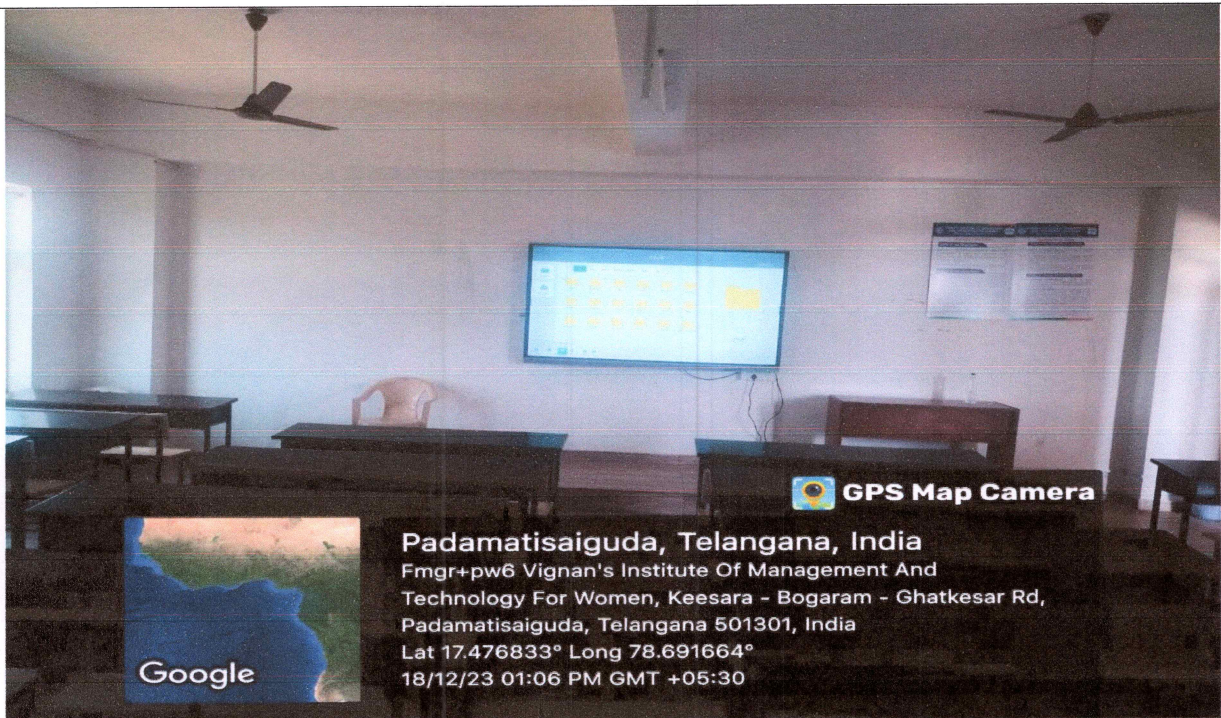

B-206

GPS Map Camera

Google

Padamatisaiguda, Telangana, India
Fmgr+pw6 Vignan's Institute Of Management And
Technology For Women, Keesara - Bogaram - Ghatkesar Rd,
Padamatisaiguda, Telangana 501301, India
Lat 17.476833° Long 78.691664°
18/12/23 01:06 PM GMT +05:30

B-208