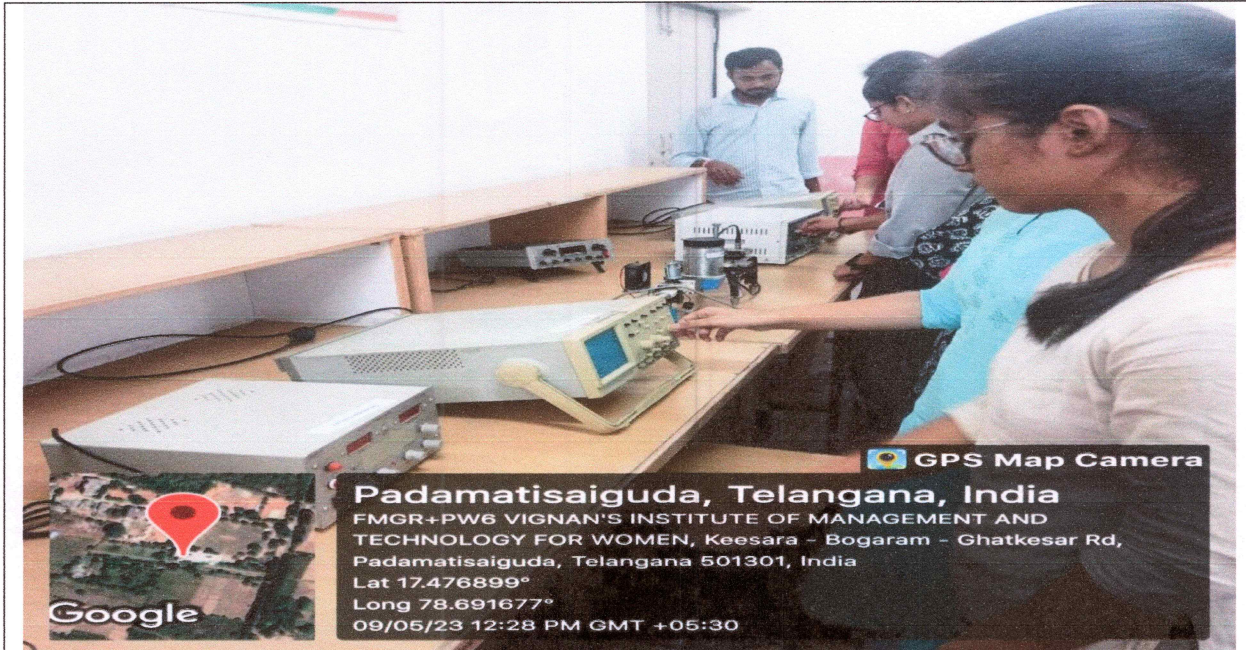

VIGNAN'S INSTITUTE OF MANAGEMENT AND TECHNOLOGY FOR WOMEN

Sponsored by Lavu Educational Society, Approved by AICTE, New Delhi & Affiliated to JNTUH, Hyderabad. Kondapur (V), Ghatkesar (M), Medchal - Malkajgiri (D) - 501 301 Phone: +91 96529 10002/3

GPS Map Camera
Padamatisaiguda, Telangana, India
FMGR+PW6 VIGNAN'S INSTITUTE OF MANAGEMENT AND TECHNOLOGY FOR WOMEN, Keesara - Bogaram - Ghatkesar Rd, Padamatisaiguda, Telangana 501301, India
Lat 17.476899°
Long 78.691677°
09/05/23 12:28 PM GMT +05:30